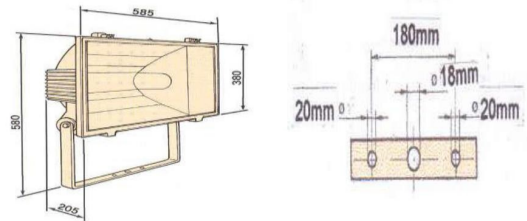

SQUARE TYPE FLOODLIGHT - EA1000 (1000W)

Dimension

Photometric Curve

Remote Control Gear (Outdoor) - TPCB MH 1000W / SON 1000W

PRODUCT SPECIFICATION:

Features	: External control gear : Suitable for HID lamp 1000W
Voltage	: 220 - 240Vac 50Hz
Lamp Type	: E40 (Screw Type)
Body Material	: Die Cast Aluminium
Frame Glass	: Tempered Glass
Colour Of Casing	: Black
Ingress Protection	: IP65 / IP43