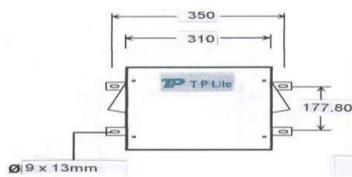

SQUARE TYPE FLOODLIGHT - EA1000 (1000W)

Dimension

Photometric Curve

Remote Control Gear (Outdoor) - TPCB MH 1000W / SON 1000W

PRODUCT SPECIFICATION:

Features	: External control gear : Suitable for HID lamp 1000W
Voltage	: 220 - 240Vac 50Hz
Lamp Type	: E40 (Screw Type)
Body Material	: Die Cast Aluminium
Frame Glass	: Tempered Glass
Colour Of Casing	: Black
Ingress Protection	: IP65 / IP43