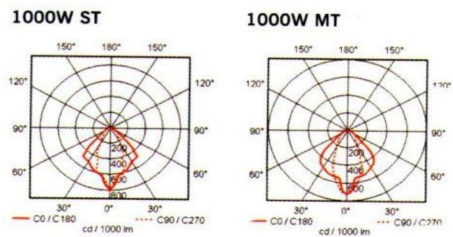

SQUARE TYPE FLOODLIGHT - EA1000 (1000W)

Dimension

Photometric Curve

Remote Control Gear (Outdoor) - TPCB MH 1000W / SON 1000W

PRODUCT SPECIFICATION:

Features	: External control gear : Suitable for HID lamp 1000W
Voltage	: 220 - 240Vac 50Hz
Lamp Type	: E40 (Screw Type)
Body Material	: Die Cast Aluminium
Frame Glass	: Tempered Glass
Colour Of Casing	: Black
Ingress Protection	: IP65 / IP43