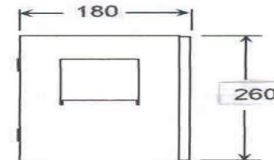

SQUARE TYPE FLOODLIGHT - EA1000 (1000W)

Dimension

Photometric Curve

Remote Control Gear (Outdoor) - TPCB MH 1000W / SON 1000W

PRODUCT SPECIFICATION:

Features	: External control gear : Suitable for HID lamp 1000W
Voltage	: 220 - 240Vac 50Hz
Lamp Type	: E40 (Screw Type)
Body Material	: Die Cast Aluminium
Frame Glass	: Tempered Glass
Colour Of Casing	: Black
Ingress Protection	: IP65 / IP43