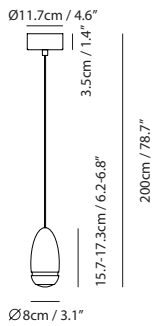

Dawn Pendant

Model
SLD-81P

Material
steel, aluminium

Light Source
LED 6.5W 3000K CRI93 325lm

Driver
Built-in dimmable driver
(Triac dimming)

Feature
Zoom optic between 53-76°

Weight
1.1kg / 2.4lb

1. **Color**
2. matt black + champagne gold ring
   - matt black + shiny black ring