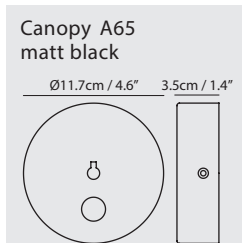

**Feature**  
Zoom optic between 53-76°

**Weight**  
1.1kg / 2.4lb

- Color**
-  matt black + champagne gold ring
  -  matt black + shiny black ring

matt black + shiny black ring

**Dawn Table**

**Model**  
SLD-61D

**Material**  
steel, aluminium

**Light Source**  
LED 6W 3000K CRI93 300lm

**Feature**  
Zoom optic between 56-90°

**Weight**  
1.7kg / 3.7lb

**Color**  
● matt black + shiny black ring

maximum aperture mode

minimum aperture mode

matt black + champagne gold ring

matt black + shiny black ring

**Dawn Wall**

**Model**  
SLD-61WRTE

**Material**  
steel, aluminium

**Light Source**  
LED 5W 3000K CRI93 425lm

**Feature**  
Zoom optic between 56-90°  
Touch dimmer switch

**Weight**  
0.8kg / 1.8lb

- Color**
- matt black + champagne gold ring
  - matt black + shiny black ring