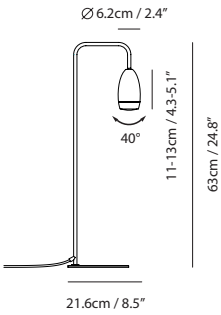

**Feature**  
Zoom optic between 53-76°

**Weight**  
1.1kg / 2.4lb

- Color**
-  matt black + champagne gold ring
  -  matt black + shiny black ring

matt black + shiny black ring

**Dawn Table**

**Model**  
SLD-61D

**Material**  
steel, aluminium

**Light Source**  
LED 6W 3000K CRI93 300lm

**Feature**  
Zoom optic between 56-90°

**Weight**  
1.7kg / 3.7lb

**Color**  
● matt black + shiny black ring

maximum aperture mode