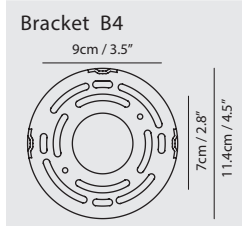

**Material**  
steel, aluminium

**Light Source**  
LED 6W 3000K CRI93 300lm

**Feature**  
Zoom optic between 56-90°

**Weight**  
1.7kg / 3.7lb

**Color**  
● matt black + shiny black ring

maximum aperture mode

minimum aperture mode

matt black + champagne gold ring

matt black + shiny black ring

**Dawn Wall**

**Model**  
SLD-61WRTE

**Material**  
steel, aluminium

**Light Source**  
LED 5W 3000K CRI93 425lm

**Feature**  
Zoom optic between 56-90°  
Touch dimmer switch