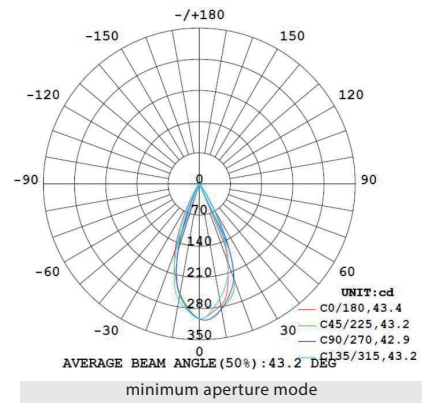

**Feature**  
Zoom optic between 53-76°

**Weight**  
1.1kg / 2.4lb

- Color**
-  matt black + champagne gold ring
  -  matt black + shiny black ring

matt black + shiny black ring

**Dawn Table**

**Model**  
SLD-61D

**Material**  
steel, aluminium

**Light Source**  
LED 6W 3000K CRI93 300lm

**Feature**  
Zoom optic between 56-90°

**Weight**  
1.7kg / 3.7lb

**Color**  
● matt black + shiny black ring

maximum aperture mode