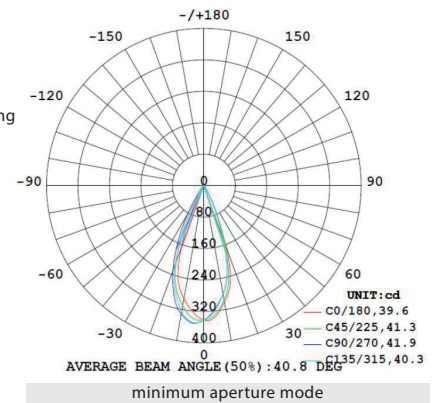

**Feature**  
Zoom optic between 53-76°

**Weight**  
1.1kg / 2.4lb

- Color**
-  matt black + champagne gold ring
  -  matt black + shiny black ring

matt black + shiny black ring

**Dawn Table**

**Model**  
SLD-61D

**Material**  
steel, aluminium

**Light Source**  
LED 6W 3000K CRI93 300lm

**Feature**  
Zoom optic between 56-90°

**Weight**  
1.7kg / 3.7lb

**Color**  
● matt black + shiny black ring

maximum aperture mode