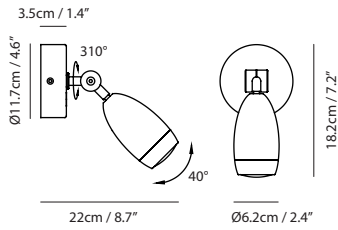

**Feature**  
Zoom optic between 53-76°

**Weight**  
1.1kg / 2.4lb

- Color**
-  matt black + champagne gold ring
  -  matt black + shiny black ring

matt black + shiny black ring

**Dawn Table**

**Model**  
SLD-61D

**Material**  
steel, aluminium

**Light Source**  
LED 6W 3000K CRI93 300lm

**Feature**  
Zoom optic between 56-90°

**Weight**  
1.7kg / 3.7lb

**Color**  
● matt black + shiny black ring

maximum aperture mode

minimum aperture mode

matt black + champagne gold ring

matt black + shiny black ring

**Dawn Wall**

**Model**  
SLD-61WRTE

**Material**  
steel, aluminium

**Light Source**  
LED 5W 3000K CRI93 425lm

**Feature**  
Zoom optic between 56-90°  
Touch dimmer switch

**Weight**  
0.8kg / 1.8lb

- Color**
- matt black + champagne gold ring
  - matt black + shiny black ring