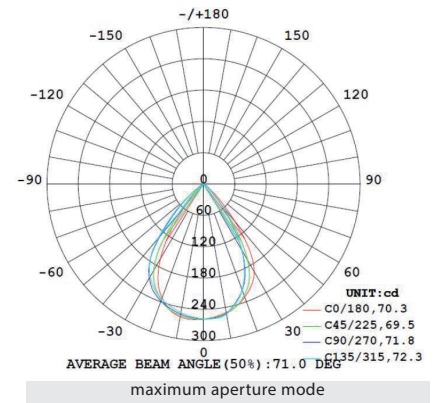

**Feature**  
Zoom optic between 53-76°

**Weight**  
1.1kg / 2.4lb

- Color**
-  matt black + champagne gold ring
  -  matt black + shiny black ring

matt black + shiny black ring

**Dawn Table**

**Model**  
SLD-61D