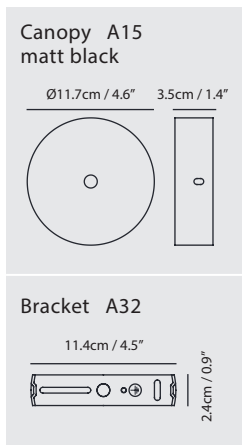

Dawn Pendant

Model
SLD-81P

Material
steel, aluminium

Light Source
LED 6.5W 3000K CRI93 325lm

Driver
Built-in dimmable driver
(Triac dimming)

Feature
Zoom optic between 53-76°

Weight
1.1kg / 2.4lb

1. **Color**
2. matt black + champagne gold ring
   - matt black + shiny black ring