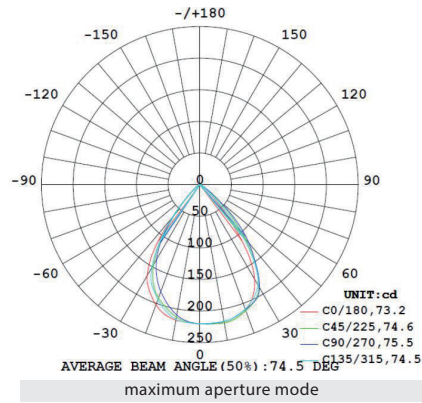

**Feature**  
Zoom optic between 53-76°

**Weight**  
1.1kg / 2.4lb

- Color**
-  matt black + champagne gold ring
  -  matt black + shiny black ring

matt black + shiny black ring

**Dawn Table**

**Model**  
SLD-61D

**Material**  
steel, aluminium

**Light Source**  
LED 6W 3000K CRI93 300lm

**Feature**  
Zoom optic between 56-90°

**Weight**  
1.7kg / 3.7lb

**Color**  
● matt black + shiny black ring

maximum aperture mode