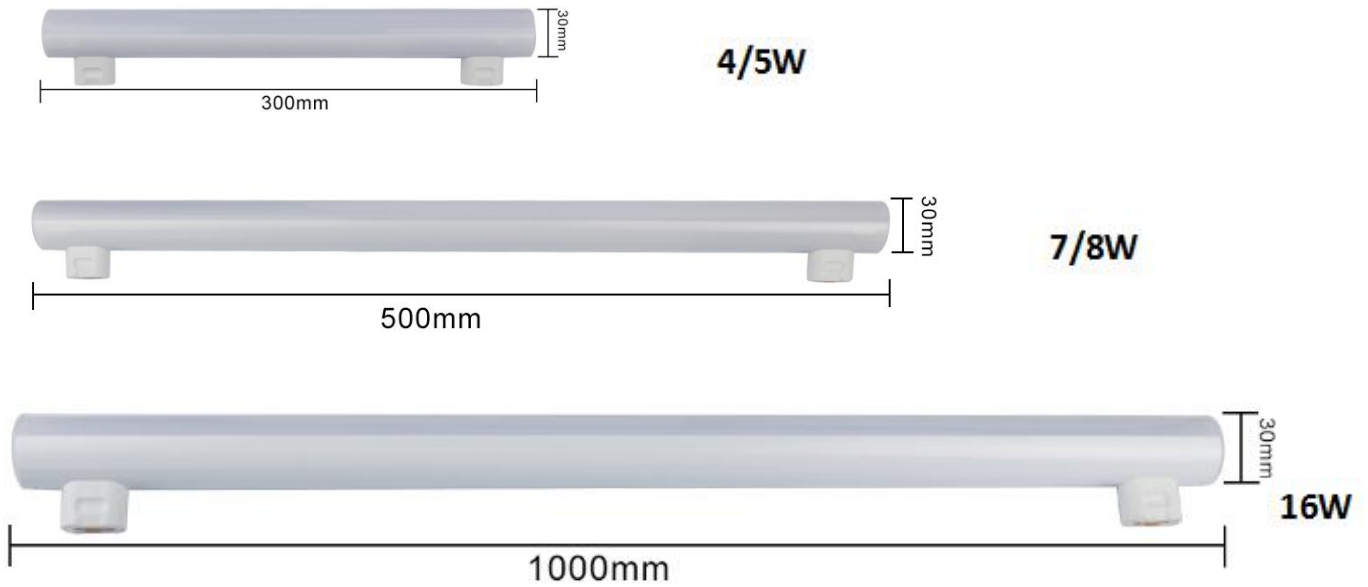

## Specification: S14s

	CH-S14s-4W	CH-S14s-5W	CH-S14s-7W	CH-S14s-8W	CH-S14s-16W
Input Voltage	AC85-265V				
LED light source	Epistar 2835 SMD				
LED Qty	24pcs	24pcs	40pcs	40pcs	80pcs
Rated Power	4W	5W	7W	8W	16W
Luminous Flux	360LM	450LM	600LM	700LM	1450LM
Dimension	ø30x300mm	ø30x300mm	ø30x500mm	ø30x500mm	ø30x1000mm
Net weight	180g	240g	240g	330g	370g
Base	S14				
Lampshade	Milky				
Color Temperature	2700-6500K				
CRI	Ra>83				
Power Factor	>0.95				
Working Temperature	-20~+40°C				
Beam Angle	200°				
Lifespan	50.000hrs				