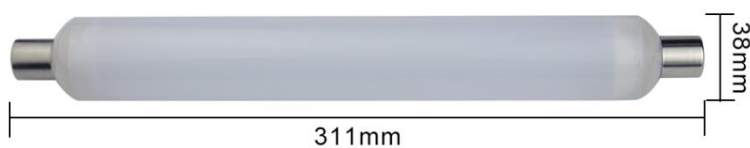

## Specification: S14s

	CH-S14s-4W	CH-S14s-5W	CH-S14s-7W	CH-S14s-8W	CH-S14s-16W
Input Voltage	AC85-265V				
LED light source	Epistar 2835 SMD				
LED Qty	24pcs	24pcs	40pcs	40pcs	80pcs
Rated Power	4W	5W	7W	8W	16W
Luminous Flux	360LM	450LM	600LM	700LM	1450LM
Dimension	ø30x300mm	ø30x300mm	ø30x500mm	ø30x500mm	ø30x1000mm
Net weight	180g	240g	240g	330g	370g
Base	S14				
Lampshade	Milky				
Color Temperature	2700-6500K				
CRI	Ra>83				
Power Factor	>0.95				
Working Temperature	-20~+40°C				
Beam Angle	200°				
Lifespan	50.000hrs				

### Specification: S14d

	CH-S14d-4W	CH-S14d-5W	CH-S14d-7W	CH-S14d-8W	CH-S14d-16W
Input Voltage	AC85-265V				
LED light source	Epistar 2835 SMD				
LED Qty	24pcs	24pcs	40pcs	40pcs	80pcs
Rated Power	4W	5W	7W	8W	16W
Luminous Flux	360LM	450LM	600LM	700LM	1450LM
Dimension	ø30x300mm	ø30x300mm	ø30x500mm	ø30x500mm	ø30x1000mm
Net weight	180g	240g	240g	330g	370g
Base	S14				
Lampshade	Milky				
Color Temperature	2700-6500K				
CRI	Ra>83				
Power Factor	>0.95				
Working Temperature	-20~+40°C				
Beam Angle	200°				
Lifespan	50.000hrs				

**4/5W**

**7/8W**

**16W**

### Specification: S19

	<b>CH-S19-9W</b>
Input Voltage	AC85-265V
LED light source	Epistar 2835 SMD
LED Qty	24pcs
Rated Power	9W
Luminous Flux	360LM
Dimension	ø38x311mm
Net weight	180g
Base	S19
Lampshade	Milky
Color Temperature	2700-6500K
CRI	Ra>83
Power Factor	>0.95
Working Temperature	-20~+40°C
Beam Angle	330°
Lifespan	50.000hrs