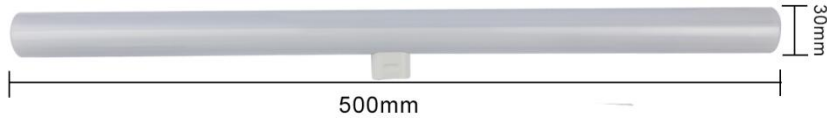

4/5W

7/8W

16W

Specification: S19

	CH-S19-9W
Input Voltage	AC85-265V
LED light source	Epistar 2835 SMD
LED Qty	24pcs
Rated Power	9W
Luminous Flux	360LM
Dimension	ø38x311mm
Net weight	180g
Base	S19
Lampshade	Milky
Color Temperature	2700-6500K
CRI	Ra>83
Power Factor	>0.95
Working Temperature	-20~+40°C
Beam Angle	330°
Lifespan	50.000hrs

9W