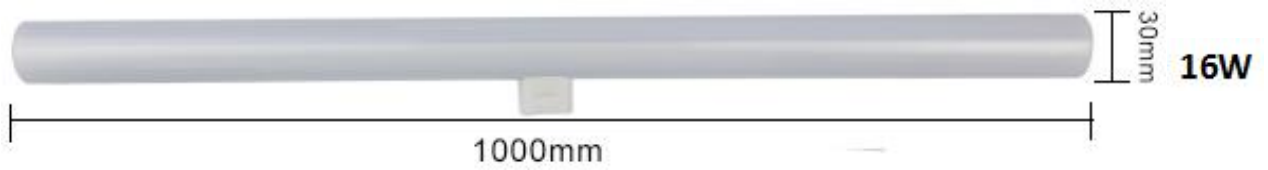

7/8W

16W

Specification: S19

	CH-S19-9W
Input Voltage	AC85-265V
LED light source	Epistar 2835 SMD
LED Qty	24pcs
Rated Power	9W
Luminous Flux	360LM
Dimension	ø38x311mm
Net weight	180g
Base	S19
Lampshade	Milky
Color Temperature	2700-6500K
CRI	Ra>83
Power Factor	>0.95
Working Temperature	-20~+40°C
Beam Angle	330°
Lifespan	50.000hrs