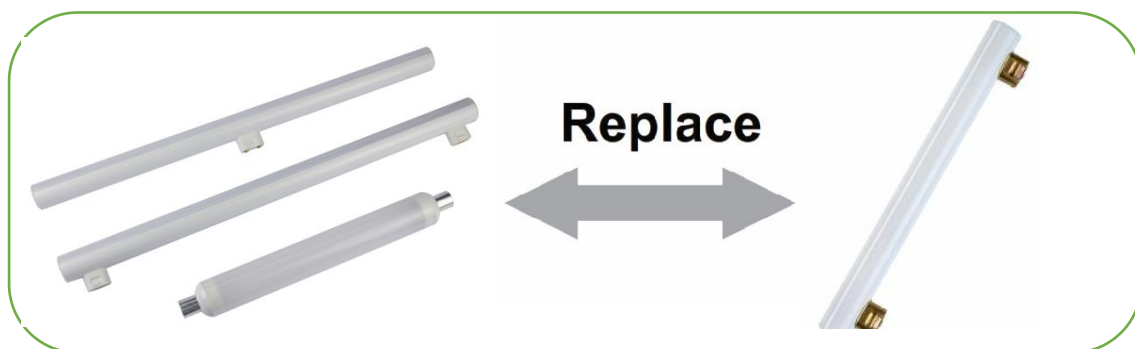

## Features

- The S14/S19 tube directly replace Incandescent Version and it is fully Dimmable.
- High lumen Epistar 2835 SMD.
- Aluminum housing and PCB is good for heat dissipation.
- Isolated driver, constant current, Rubycon capacitor making lamp work stably, no flicking.
- UL/cUL, CE, RoHS certificates
- 3 years warranty

High quality and simple installation

Typically used in Retail store, Bathroom, Residence and etc...

Adopt original Epistar chip,  
high brightness, low lumen  
depreciation

High quality led driver light  
Work more stably and safely

## Specification: S14s

	CH-S14s-4W	CH-S14s-5W	CH-S14s-7W	CH-S14s-8W	CH-S14s-16W
Input Voltage	AC85-265V				
LED light source	Epistar 2835 SMD				
LED Qty	24pcs	24pcs	40pcs	40pcs	80pcs
Rated Power	4W	5W	7W	8W	16W
Luminous Flux	360LM	450LM	600LM	700LM	1450LM
Dimension	ø30x300mm	ø30x300mm	ø30x500mm	ø30x500mm	ø30x1000mm
Net weight	180g	240g	240g	330g	370g
Base	S14				
Lampshade	Milky				
Color Temperature	2700-6500K				
CRI	Ra>83				
Power Factor	>0.95				
Working Temperature	-20~+40°C				
Beam Angle	200°				
Lifespan	50.000hrs				

### Specification: S14d

	CH-S14d-4W	CH-S14d-5W	CH-S14d-7W	CH-S14d-8W	CH-S14d-16W
Input Voltage	AC85-265V				
LED light source	Epistar 2835 SMD				
LED Qty	24pcs	24pcs	40pcs	40pcs	80pcs
Rated Power	4W	5W	7W	8W	16W
Luminous Flux	360LM	450LM	600LM	700LM	1450LM
Dimension	ø30x300mm	ø30x300mm	ø30x500mm	ø30x500mm	ø30x1000mm
Net weight	180g	240g	240g	330g	370g
Base	S14				
Lampshade	Milky				
Color Temperature	2700-6500K				
CRI	Ra>83				
Power Factor	>0.95				
Working Temperature	-20~+40°C				
Beam Angle	200°				
Lifespan	50.000hrs				