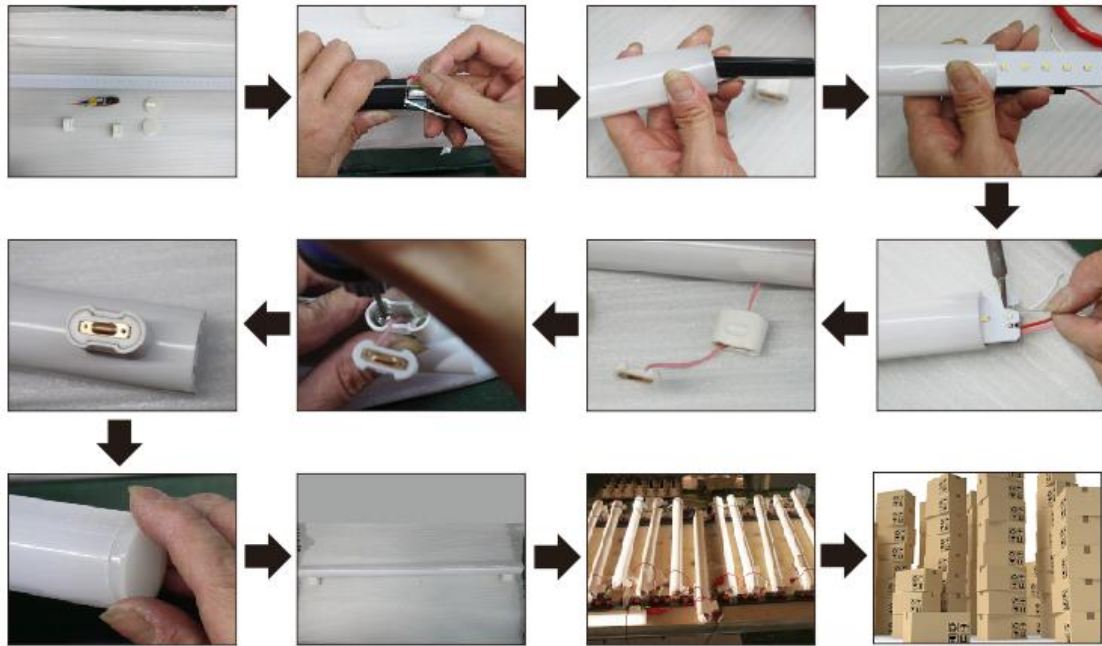

Production process