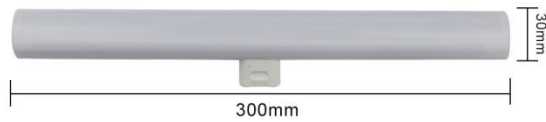

## Specification: S14s

	CH-S14s-4W	CH-S14s-5W	CH-S14s-7W	CH-S14s-8W	CH-S14s-16W
Input Voltage	AC85-265V				
LED light source	Epistar 2835 SMD				
LED Qty	24pcs	24pcs	40pcs	40pcs	80pcs
Rated Power	4W	5W	7W	8W	16W
Luminous Flux	360LM	450LM	600LM	700LM	1450LM
Dimension	ø30x300mm	ø30x300mm	ø30x500mm	ø30x500mm	ø30x1000mm
Net weight	180g	240g	240g	330g	370g
Base	S14				
Lampshade	Milky				
Color Temperature	2700-6500K				
CRI	Ra>83				
Power Factor	>0.95				
Working Temperature	-20~+40°C				
Beam Angle	200°				
Lifespan	50.000hrs				

### Specification: S14d

	CH-S14d-4W	CH-S14d-5W	CH-S14d-7W	CH-S14d-8W	CH-S14d-16W
Input Voltage	AC85-265V				
LED light source	Epistar 2835 SMD				
LED Qty	24pcs	24pcs	40pcs	40pcs	80pcs
Rated Power	4W	5W	7W	8W	16W
Luminous Flux	360LM	450LM	600LM	700LM	1450LM
Dimension	ø30x300mm	ø30x300mm	ø30x500mm	ø30x500mm	ø30x1000mm
Net weight	180g	240g	240g	330g	370g
Base	S14				
Lampshade	Milky				
Color Temperature	2700-6500K				
CRI	Ra>83				
Power Factor	>0.95				
Working Temperature	-20~+40°C				
Beam Angle	200°				
Lifespan	50.000hrs				