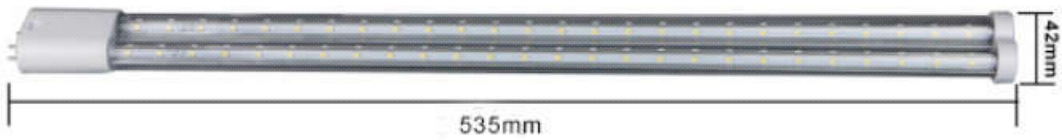

Datasheet of 360° LED 2G11

(9W/15W/18W/23W)

Qualification

Features

- The led 2G11 tube can replace both Osram and Philip Dulux compact Fluorescent tube
- High lumen Epistar 2835 SMD.
- Aluminum housing and PCB is good for heat dissipation.
- Isolated driver, constant current, Rubycon capacitor making lamp work stably, no flicking.
- UL/cUL, CE, RoHS certificates
- 3 years warranty

The constant current IC driver, with short circuit, over-current, over-voltage and over temperature protection

360 degree Illumination

Specification

	CH-2G11-9W	CH-2G11-15W	CH-2G11-18W	CH-2G11-23W
Input Voltage	AC85-277V			
LED light source	Epistar 2835 SMD			
LED Qty	144pcs	144pcs	208pcs	320pcs
Rated Power	10W	15W	18W	23W
Luminous Flux	1100LM	1600LM	1920LM	2460LM
Dimension	225*41*18mm	320*41*18mm	410*41*18mm	535*41*18mm
Net weight	180g	240g	240g	330g
Base	2G11			
Lampshade	Clear/Milky			
Color Temperature	2700-6500K			
CRI	Ra>83			
Power Factor	>0.95			
Working Temperature	-20~+40°C			
Beam Angle	360°			
Lifespan	50.000hrs			

9W

15W

18W

23W

Production process

Aging

Package

	CH-2G11-9W	CH-2G11-15W	CH-2G11-18W	CH-2G11-23W
Carton size	59x26x32cm	40x33x35cm	48x33x35cm	59x37x27cm
G.W	15.4kg	15.4kg	16kg	17.6kg
Packing Qty.	100pcs	50pcs	50pcs	50pcs