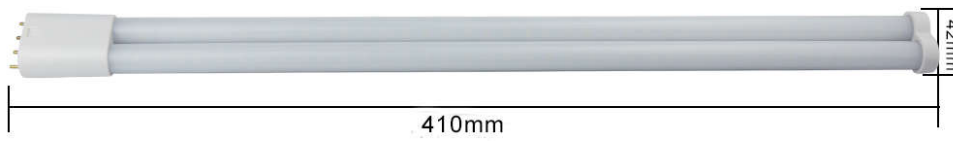

Datasheet of 360° LED 2G11

(9W/15W/18W/23W)

Qualification

Features

- The led 2G11 tube can replace both Osram and Philip Dulux compact Fluorescent tube
- High lumen Epistar 2835 SMD.
- Aluminum housing and PCB is good for heat dissipation.
- Isolated driver, constant current, Rubycon capacitor making lamp work stably, no flicking.
- UL/cUL, CE, RoHS certificates
- 3 years warranty

The constant current IC driver, with short circuit, over-current, over-voltage and over temperature protection

360 degree Illumination

Specification

	CH-2G11-9W	CH-2G11-15W	CH-2G11-18W	CH-2G11-23W
Input Voltage	AC85-277V			
LED light source	Epistar 2835 SMD			
LED Qty	144pcs	144pcs	208pcs	320pcs
Rated Power	10W	15W	18W	23W
Luminous Flux	1100LM	1600LM	1920LM	2460LM
Dimension	225*41*18mm	320*41*18mm	410*41*18mm	535*41*18mm
Net weight	180g	240g	240g	330g
Base	2G11			
Lampshade	Clear/Milky			
Color Temperature	2700-6500K			
CRI	Ra>83			
Power Factor	>0.95			
Working Temperature	-20~+40°C			
Beam Angle	360°			
Lifespan	50.000hrs			

9W

15W

18W

23W

Production process

Aging

Package

	CH-2G11-9W	CH-2G11-15W	CH-2G11-18W	CH-2G11-23W
Carton size	59x26x32cm	40x33x35cm	48x33x35cm	59x37x27cm
G.W	15.4kg	15.4kg	16kg	17.6kg
Packing Qty.	100pcs	50pcs	50pcs	50pcs