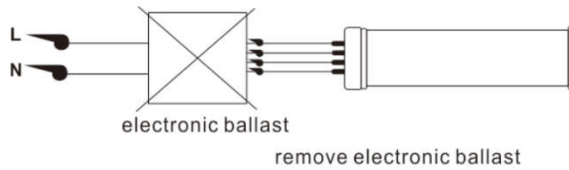

Replace

Wattage	CFL
10W	18W
15W	23W
18W	40W
23W	55W