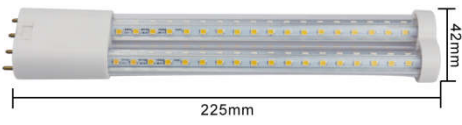

Datasheet of 360° LED 2G11

(9W/15W/18W/23W)

Qualification

Features

- The led 2G11 tube can replace both Osram and Philip Dulux compact Fluorescent tube
- High lumen Epistar 2835 SMD.
- Aluminum housing and PCB is good for heat dissipation.
- Isolated driver, constant current, Rubycon capacitor making lamp work stably, no flicking.
- UL/cUL, CE, RoHS certificates
- 3 years warranty

The constant current IC driver, with short circuit, over-current, over-voltage and over temperature protection

360 degree Illumination

Specification

	CH-2G11-9W	CH-2G11-15W	CH-2G11-18W	CH-2G11-23W
Input Voltage	AC85-277V			
LED light source	Epistar 2835 SMD			
LED Qty	144pcs	144pcs	208pcs	320pcs
Rated Power	10W	15W	18W	23W
Luminous Flux	1100LM	1600LM	1920LM	2460LM
Dimension	225*41*18mm	320*41*18mm	410*41*18mm	535*41*18mm
Net weight	180g	240g	240g	330g
Base	2G11			
Lampshade	Clear/Milky			
Color Temperature	2700-6500K			
CRI	Ra>83			
Power Factor	>0.95			
Working Temperature	-20~+40°C			
Beam Angle	360°			
Lifespan	50.000hrs			

9W

15W

18W

23W

Production process

Aging

Package

	CH-2G11-9W	CH-2G11-15W	CH-2G11-18W	CH-2G11-23W
Carton size	59x26x32cm	40x33x35cm	48x33x35cm	59x37x27cm
G.W	15.4kg	15.4kg	16kg	17.6kg
Packing Qty.	100pcs	50pcs	50pcs	50pcs