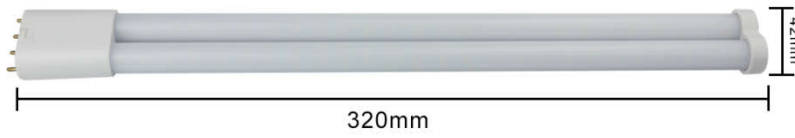

Datasheet of 360° LED 2G11

(9W/15W/18W/23W)

Qualification

Features

- The led 2G11 tube can replace both Osram and Philip Dulux compact Fluorescent tube
- High lumen Epistar 2835 SMD.
- Aluminum housing and PCB is good for heat dissipation.
- Isolated driver, constant current, Rubycon capacitor making lamp work stably, no flicking.
- UL/cUL, CE, RoHS certificates
- 3 years warranty

The constant current IC driver, with short circuit, over-current, over-voltage and over temperature protection

360 degree Illumination

Specification

	CH-2G11-9W	CH-2G11-15W	CH-2G11-18W	CH-2G11-23W
Input Voltage	AC85-277V			
LED light source	Epistar 2835 SMD			
LED Qty	144pcs	144pcs	208pcs	320pcs
Rated Power	10W	15W	18W	23W
Luminous Flux	1100LM	1600LM	1920LM	2460LM
Dimension	225*41*18mm	320*41*18mm	410*41*18mm	535*41*18mm
Net weight	180g	240g	240g	330g
Base	2G11			
Lampshade	Clear/Milky			
Color Temperature	2700-6500K			
CRI	Ra>83			
Power Factor	>0.95			
Working Temperature	-20~+40°C			
Beam Angle	360°			
Lifespan	50.000hrs			

9W

15W

18W

23W

Production process

Aging

Package

	CH-2G11-9W	CH-2G11-15W	CH-2G11-18W	CH-2G11-23W
Carton size	59x26x32cm	40x33x35cm	48x33x35cm	59x37x27cm
G.W	15.4kg	15.4kg	16kg	17.6kg
Packing Qty.	100pcs	50pcs	50pcs	50pcs