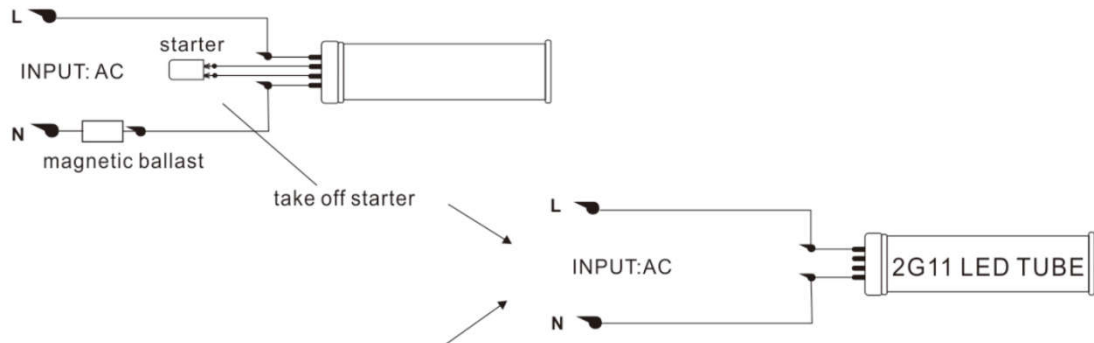

Installation Notes

(1) If magnetic ballast

(2) If electronic ballast, without starter