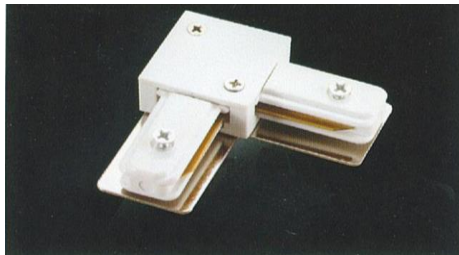

STANDARD COUPLINGS (TRACK CONNECTOR)

I-Joint / Straight Connector

Available in White / Black

L-Joint / L Connector

Available in White / Black

T-Joint / T Connector

Available in White / Black / Nickel Matte

+ - Joint / X Connector

Available in White / Black