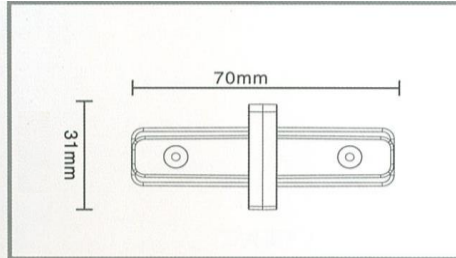

STANDARD COUPLINGS (TRACK CONNECTOR)

I-Joint / Straight Connector

Available in White / Black

L-Joint / L Connector

Available in White / Black

T-Joint / T Connector

Available in White / Black / Nickel Matte

+ - Joint / X Connector