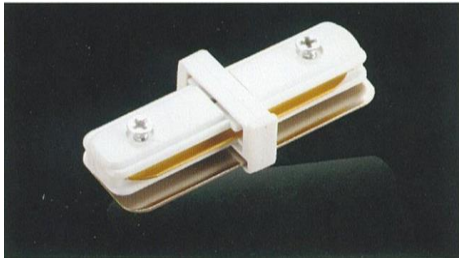

STANDARD COUPLINGS (TRACK CONNECTOR)

I-Joint / Straight Connector

Available in White / Black

L-Joint / L Connector

Available in White / Black

T-Joint / T Connector

Available in White / Black / Nickel Matte

+ - Joint / X Connector

Available in White / Black