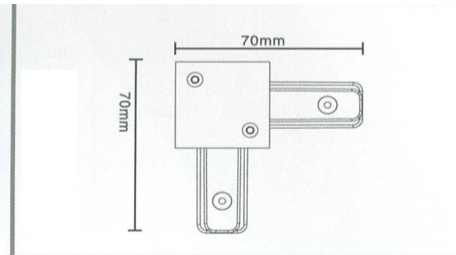

STANDARD COUPLINGS (TRACK CONNECTOR)

I-Joint / Straight Connector

Available in White / Black

L-Joint / L Connector

Available in White / Black

T-Joint / T Connector

Available in White / Black / Nickel Matte

+ - Joint / X Connector