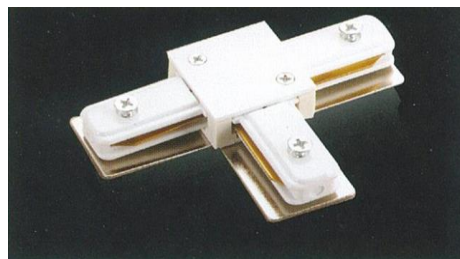

STANDARD COUPLINGS (TRACK CONNECTOR)

I-Joint / Straight Connector

Available in White / Black

L-Joint / L Connector

Available in White / Black

T-Joint / T Connector

Available in White / Black / Nickel Matte

+ - Joint / X Connector

Available in White / Black