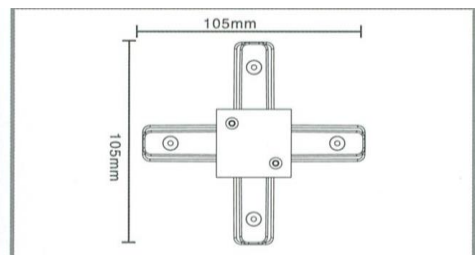

STANDARD COUPLINGS (TRACK CONNECTOR)

I-Joint / Straight Connector

Available in White / Black

L-Joint / L Connector

Available in White / Black

T-Joint / T Connector

Available in White / Black / Nickel Matte

+ - Joint / X Connector