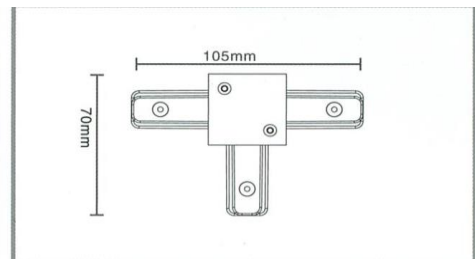

STANDARD COUPLINGS (TRACK CONNECTOR)

I-Joint / Straight Connector

Available in White / Black

L-Joint / L Connector

Available in White / Black

T-Joint / T Connector

Available in White / Black / Nickel Matte

+ - Joint / X Connector