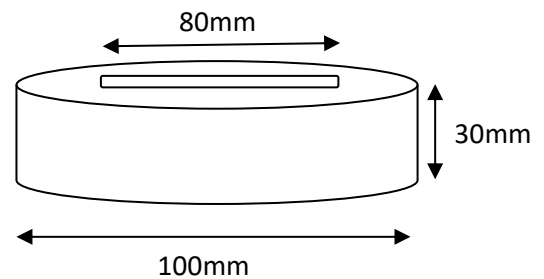

TRACK ROUND CEILING BASE

Available in White / Black