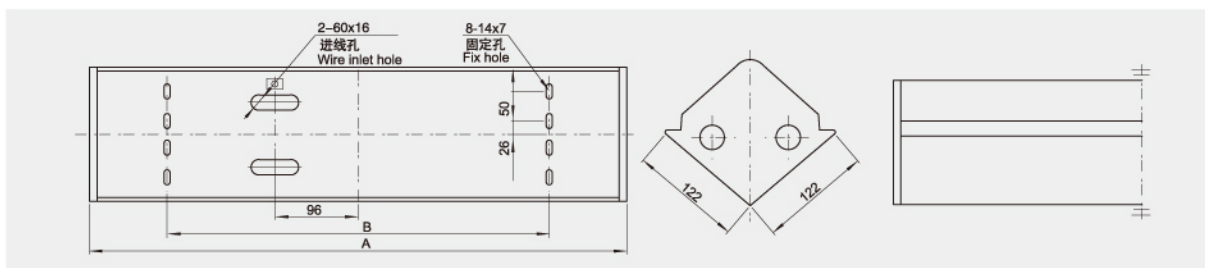

### 概述

适用于各类舰船的通道场所做照明之用，如船员和旅客的居住舱、休息室、餐厅等场所照明。

### Summary

Applied to illumination of passage in ships, such as the residence, retiring room, dining room, cab, operator of the sailors and passengers.

D

船用荧光灯系列