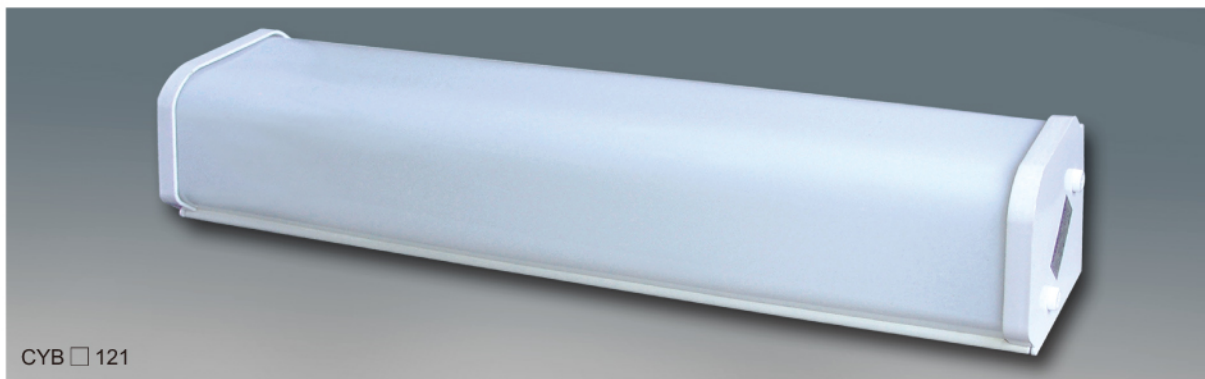

## CYB 荧光壁灯 FLUORESCENT WALL LIGHT

### 概述

适用于各类舰船的通道场所做照明之用，如船员和旅客的居住舱、休息室、餐厅等场所照明。

### Summary

Applied to illumination of passage in ships, such as the residence, retiring room, dining room, cab, operator of the sailors and passengers.

D

船用荧光灯系列