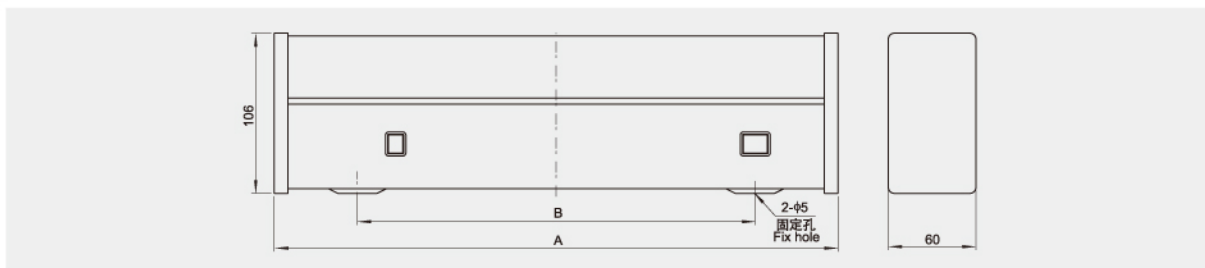

### 概述

适用于各类舰船的通道场所做照明之用，如船员和旅客的居住舱、休息室、餐厅等场所照明。

### Summary

Applied to illumination of passage in ships, such as the residence, retiring room, dining room, cab, operator of the sailors and passengers.

D

船用荧光灯系列