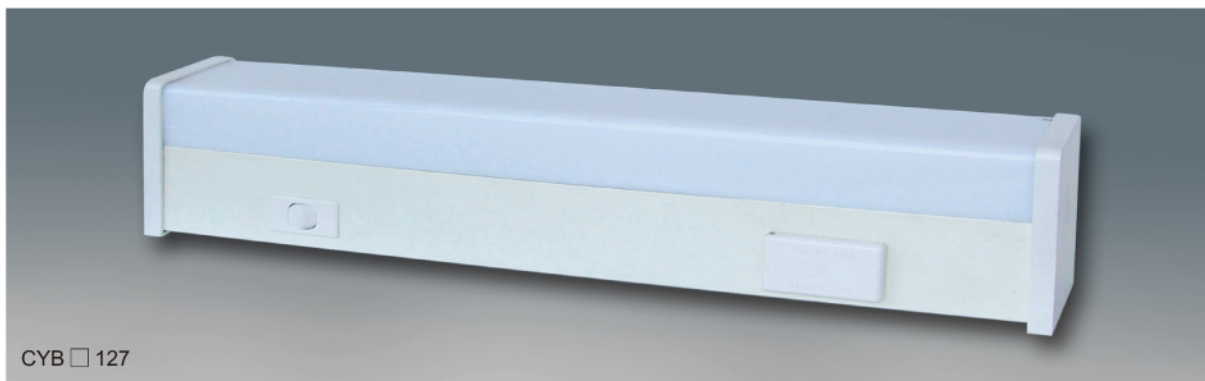

## CYB 荧光壁灯 FLUORESCENT WALL LIGHT

### 概述

适用于各类舰船的通道场所做照明之用，如船员和旅客的居住舱、休息室、餐厅等场所照明。

### Summary

Applied to illumination of passage in ships, such as the residence, retiring room, dining room, cab, operator of the sailors and passengers.

D

船用荧光灯系列