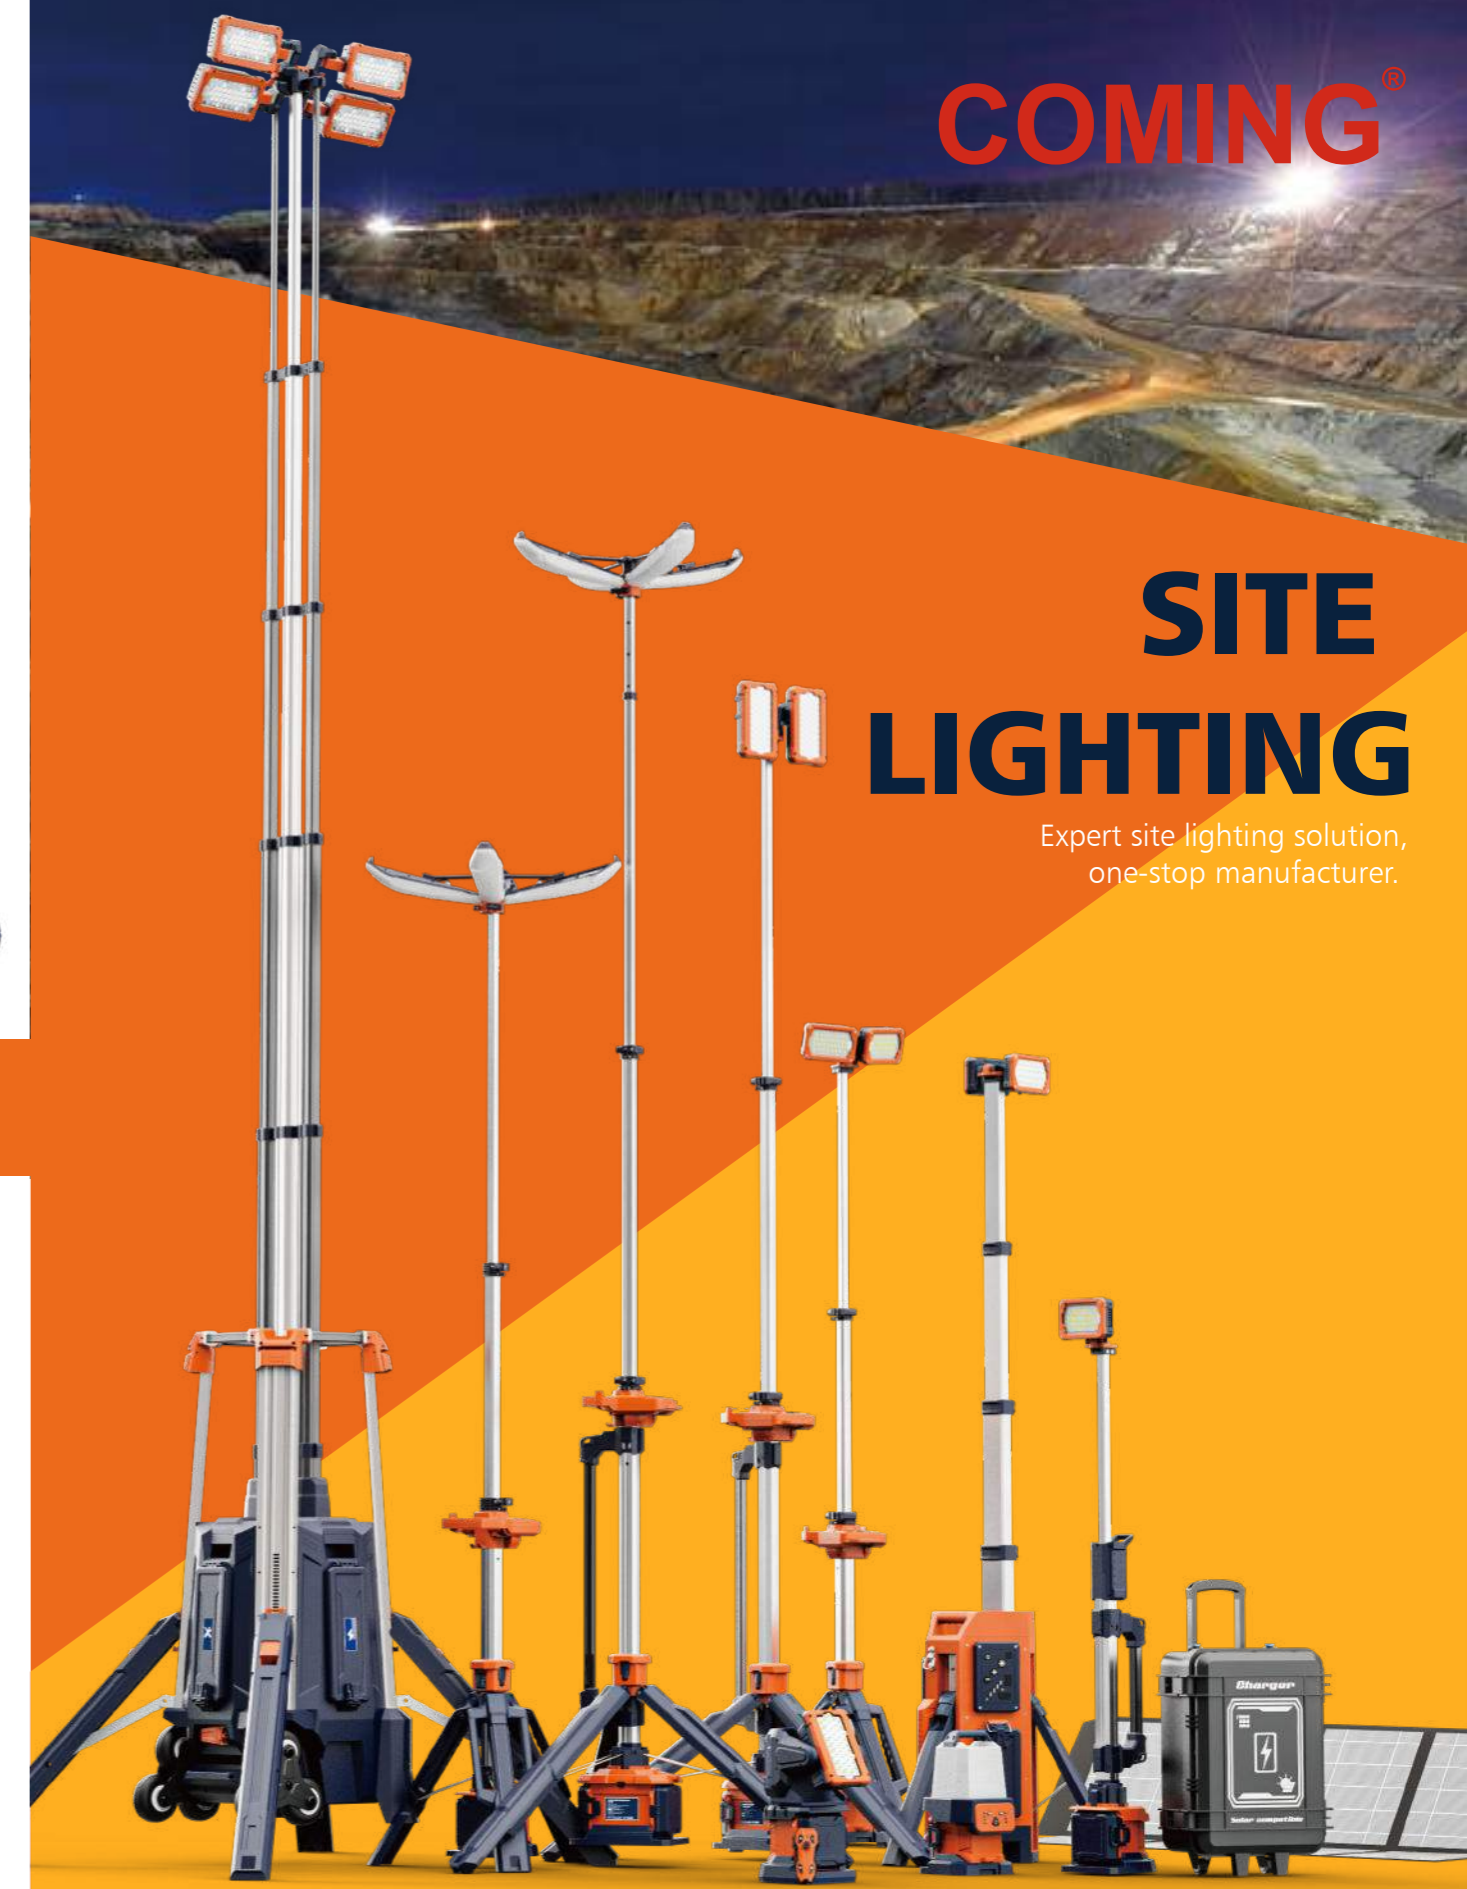

TL-400 PORTABLE LIGHT TOWER

17,000LM (AC) /
10,000LM (Battery)

10~100 Hours
(3 Battery-Powered)

0.65~2.2M
(10s deploy/fold)

10KG

1.4 metres

PS-200 PORTABLE SITE LIGHT

360° Wide Range Lighting

COMING®

SITE LIGHTING

Expert site lighting solution,
one-stop manufacturer.

* All products designed for single-person convenience in operation and transportation.

4.2 metres

5.3 metres

TL-500 PORTABLE LIGHT TOWER

THE GLOBALLY
PIONEERING
CLOUD-AXIS®
TECHNOLOGY.

↑H 1.2~4.2M

↑H 1.3~5.3M

3.4 metres

PL-300 PETAL LIGHT TOWER

☀️ 14,000LM(AC) / 8,000LM(Battery)

🔋 7~70 Hours (2 Battery-Powered)

↑H 1.6~3.4M (10s deploy/fold)

⚖️ 8.8KG

3.1 metres

TL-300 PORTABLE LIGHT TOWER

☀️ 14,000LM(AC) / 8,000LM(Battery)

🔋 7~70 Hours (2 Battery-Powered)

↑H 1.3~3.1M (5s deploy/fold)

⚖️ 8.2KG

2.5 metres