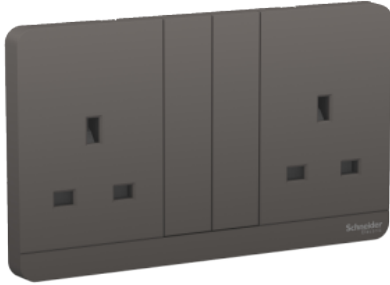

Product datasheet

Specifications

AvatarOn, 2 switched socket, 3P, 13 A, 250 V, Dark Grey

E83T25_DG_G2

Main

Product or component type	Switched socket
Device application	Power supply
Device presentation	Complete product
Outlet poles configuration	3P with shutter
Colour tint	Dark grey
Type of packing	Flow-pack

Complementary

Rated current	13 A socket-outlet
[Ue] rated operational voltage	250 V AC 50/60 Hz
Socket number	2
Outlet standard description	With earthing contact
Outlet standard	British BS 1363A
Number of gangs	2 gangs
Service life in cycles	20000 cycles
Electrical durability	5000 cycles
Connections - terminals	Screw terminal
Material	Polycarbonate: grid plate Polycarbonate: surround
Surface finish	Glossy
Surface treatment	Painted mechanism cover
Device mounting	Surface
Fixing mode	Screw
Height	86 mm
Width	146 mm
Depth	31.7 mm