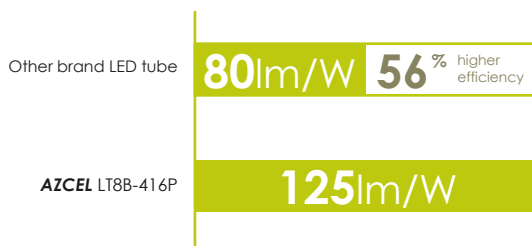

16w
2000 lm

25w
3125 lm

Professional Series

125 lm/W

LT8B-525P

LT8B-416P

AZCEL LT8B-P series

2-foot/4-foot/5-foot Professional T8 LED Tubes

Perfect replacement for T8 fluorescent tube without the need for ballast or starter. The AZCEL P Series is targeted at professional users in applications where high lumen output is required. With sophisticated thermal management and high quality components, the P Series is able to achieve 125lm/W with high energy savings. It is also easy to install with twice the life span of T8 fluorescent tube with the added benefit of containing no harmful mercury.

Applications

- Office lighting
- Corridor lighting
- Shop lighting
- Carpark lighting

Lighting Efficiency

Safe Design

- Entire plastic enclosure provides safe handling without electricity leakage
- Flame retardant and high temperature endurance that meets fire safety requirements
- Tubes supplied with external fuse and internally shorted – AC input at one end only
- Does not contain mercury and 100% recyclable