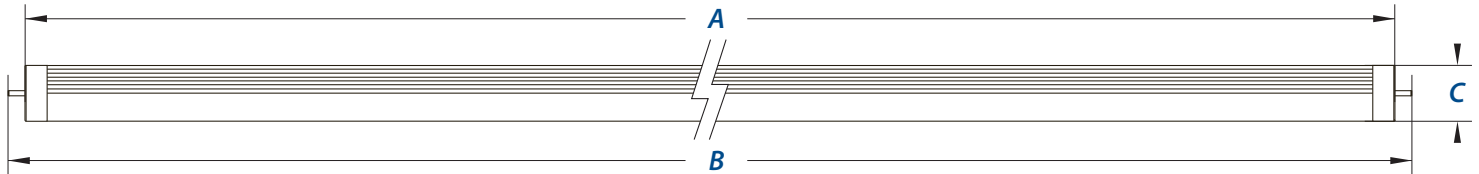

daylight

cool
white

warm
white

Model No.	Power	Replacement for	Lumen	CRI	Power Factor	Length	Weight
LT8B-208P	8W	T8 Fluorescent Tube 18W	950 - 1000lm	>80	>0.9	2 feet	180g
LT8B-416P	16W	T8 Fluorescent Tube 36W	1900 - 2000lm	>80	>0.9	4 feet	360g
LT8B-525P	25W	T8 Fluorescent Tube 58W	2850 - 3125lm	>80	>0.9	5 feet	420g

Dimension

Length A x B x \varnothing C mm

LT8B-208P
2-feet, 590 x 604 x \varnothing 28 mm

LT8B-416P
4-feet, 1199 x 1214 x \varnothing 28 mm

LT8B-525P
5-feet, 1500 x 1514 x \varnothing 28 mm