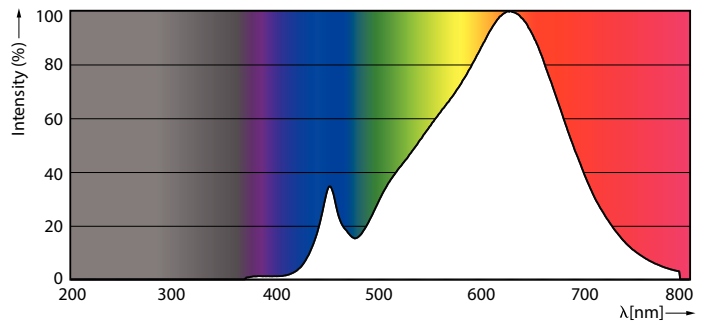

MASTER LEDspot PAR 100W E27 827 25D