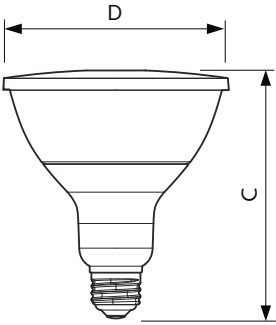

MASTER LEDspot PAR

Net Weight (Piece) 0.385 kg

Dimensional drawing

PAR38 220-240V 13-100W 2700K E27 D

Product	D	C
MAS LEDspot CLA D 13-100W 827 PAR38 25D	122 mm	134 mm

Photometric data