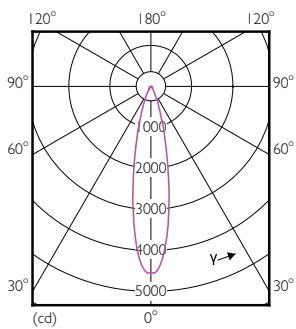

MASTER LEDspot PAR 100W E27 827 25D

MASTER LEDspot PAR 100W E27 827 25D