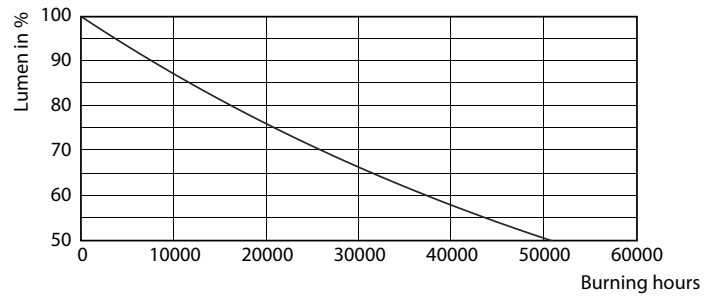

Product data

General Information	
Cap-Base	E27 [E27]
EU RoHS compliant	Yes
Nominal Lifetime (Nom)	25000 h
Switching Cycle	25000X
Technical Type	13-100W
Light Technical	
Color Code	827 [CCT of 2700K]
Beam Angle (Nom)	25°
Luminous Flux (Nom)	875 lm
Luminous Intensity (Nom)	4000 cd
Color Designation	Warm White (WW)
Correlated Color Temperature (Nom)	2700 K
Luminous Efficacy (rated) (Nom)	76.92 lm/W
Color Consistency	<6
Color Rendering Index (Nom)	80
LLMF At End Of Nominal Lifetime (Nom)	70 %
Luminous Flux in 90° Cone (Rated)	875 lm
Operating and Electrical	
Input Frequency	50 Hz
Power (Nom)	13 W

MASTER LEDspot PAR 100W E27 827 25D

MASTER LEDspot PAR 100W E27 827 25D

MASTER LEDspot PAR 100W E27 827 25D

MASTER LEDspot PAR

Lifetime

MASTER LEDspot PAR 50W E27 827 25D

MASTER LEDspot PAR 50W E27 827 25D