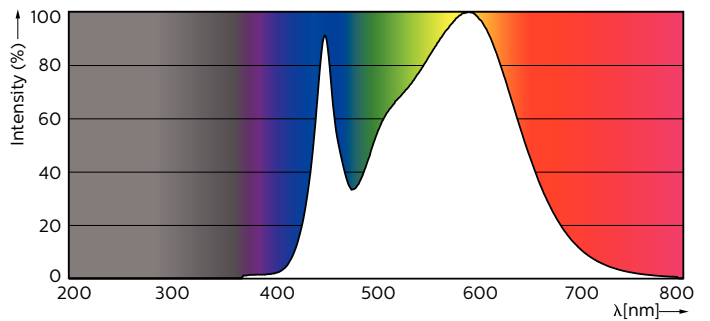

CorePro LEDtube EM/Mains T8

Controls and Dimming

Dimmable	No

Mechanical and Housing

Bulb Material	Glass
Product Length	1200 mm

Approval and Application

Energy Efficiency Label (EEL)	A+
Energy Saving Product	Yes
Approval Marks	CE marking RoHS compliance KEMA Keur certificate
Energy Consumption kWh/1000 h	15 kWh

Product Data

Full product code	871869671107100
Order product name	CorePro LEDtube 1200mm 14.5W840
EAN/UPC - Product	8718696711071
Order code	929001338802
Numerator - Quantity Per Pack	1
Numerator - Packs per outer box	10
Material Nr. (12NC)	929001338802
Net Weight (Piece)	0.215 kg

Dimensional drawing

A3

Product	D1	D2	A1	A2	A3
CorePro LEDtube 1200mm 14.5W840	25.7 mm	28 mm	1198 mm	1205 mm	1212 mm

TLED 4ft 14.5-36W 1600lm 4000K G13 Ess

Photometric data

LEDtube 1200mm 15W G13 840 1600lm

LEDtube 1500mm 20W G13 840 2200lm