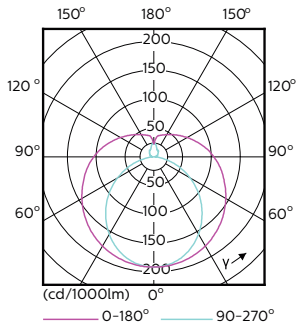

CorePro LEDtube EM/Mains T8

Photometric data

LEDtube 1500mm 20W G13 840 2200lm