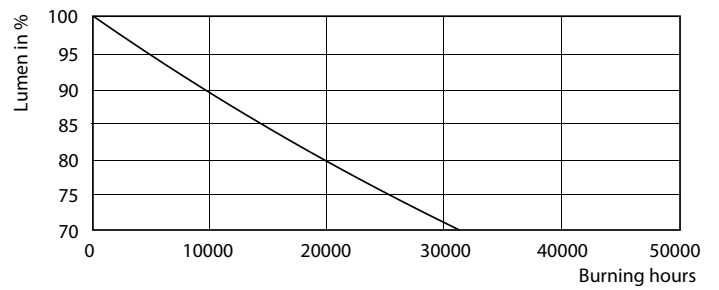

LEDtube 1500mm 20W G13 840 2200lm