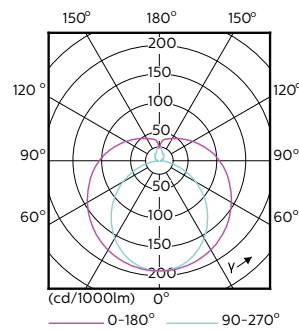

CorePro LEDtube EM/Mains T8

Controls and Dimming

Dimmable	No

Mechanical and Housing

Bulb Material	Glass
Product Length	1200 mm

Approval and Application

Energy Efficiency Label (EEL)	A+
Energy Saving Product	Yes
Approval Marks	CE marking RoHS compliance KEMA Keur certificate
Energy Consumption kWh/1000 h	15 kWh

Product Data

Full product code	871869671109500
Order product name	CorePro LEDtube 1200mm 14.5W865
EAN/UPC - Product	8718696711095
Order code	929001338902
Numerator - Quantity Per Pack	1
Numerator - Packs per outer box	10
Material Nr. (12NC)	929001338902
Net Weight (Piece)	0.215 kg

Dimensional drawing

A3

Product	D1	D2	A1	A2	A3
CorePro LEDtube 1200mm 14.5W865	25.7 mm	28 mm	1198 mm	1205 mm	1212 mm

TLED 4ft 14.5-36W 1600lm 6500K G13 Ess

Photometric data

LEDtube 1200mm 15W G13 865 1600lm

LEDtube 1500mm 20W G13 840 2200lm