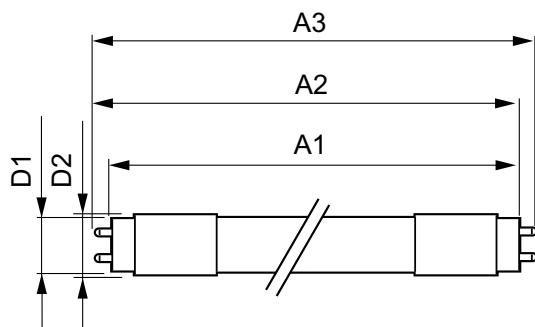

MASTER LEDtube EM/Mains T8

T-Storage (Min)	-40 °C
T-Case Maximum (Nom)	50 °C

Controls and Dimming

Dimmable	No

Mechanical and Housing

Bulb Finish	Frosted
Bulb Material	Plastic
Product Length	600 mm

Approval and Application

Energy Efficiency Label (EEL)	A++
Energy Saving Product	Yes
Approval Marks	RoHS compliance TUV CE marking KEMA Keur certificate

Energy Consumption kWh/1000 h	8 kWh

Product Data

Full product code	871869669751100
Order product name	MASTER LEDtube 600mm HO 8W865 T8
EAN/UPC - Product	8718696697511
Order code	929001307202
Numerator - Quantity Per Pack	1
Numerator - Packs per outer box	10
Material Nr. (12NC)	929001307202
Net Weight (Piece)	0.150 kg

Dimensional drawing

TLED 220-240V 8W-18W 1050lm 6500K G13

Product	D1	D2	A1	A2	A3
MASTER LEDtube 600mm HO 8W865 T8	25.78 mm	28 mm	588.5 mm	595.5 mm	602.5 mm