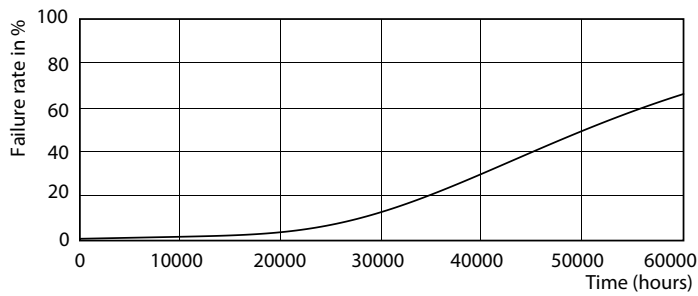

Lifetime

LEDtube 600mm 1200mm 1500mm UO T8