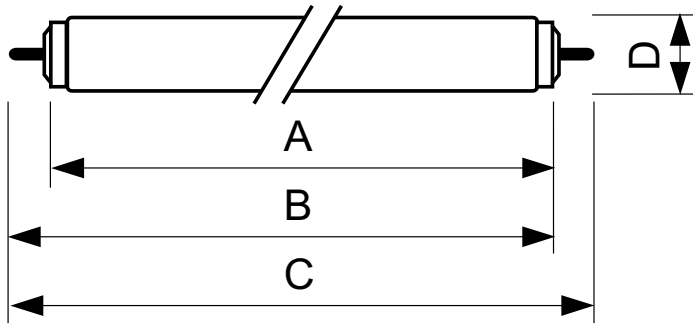

TL-X XL

TL-X XL 20W/33-640 SLV/25

The TL-X XL lamp (tube diameter 38 mm) has an extended lifetime and is fitted with an internal ignition strip for electromagnetic starterless operation or high-frequency non-preheat operation. In combination with a special lampholder, all possible sparking effects during ignition are eliminated. This lamp is used in flameproof and increased-safety luminaires for both indoor and outdoor applications, such as the (petro-)chemical industry, offshore, mines and any location where traces of explosive gases may be found.

Operating and Electrical	
Power (Nom)	20.0 W
Lamp Current (Nom)	0.380 A

Voltage (Nom)	58 V
---------------	------

Controls and Dimming	
Dimmable	Yes

Approval and Application	
Energy Efficiency Label (EEL)	B
Mercury (Hg) Content (Nom)	12.0 mg
Energy Consumption kWh/1000 h	25 kWh

Product Data	
Full product code	871150026135940
Order product name	TL-X XL 20W/33-640 SLV/25
EAN/UPC - Product	8711500261359
Order code	928037703332
Numerator - Quantity Per Pack	1
Numerator - Packs per outer box	25
Material Nr. (12NC)	928037703332
Net Weight (Piece)	124.000 g
ILCOS Code	FD-20/41/2B-LC/N-Fa6

TL-X XL

Warnings and Safety

Dimensional drawing

Product	D (max)	A (max)	B (max)	B (min)	C (max)
TL-X XL 20W/33-640 SLV/25	40.5 mm	574 mm	592.5 mm	589 mm	611 mm

TL-X XL 20W/33-640

Photometric data

LDPB_TL-X_33-640-Spectral power distribution B/W