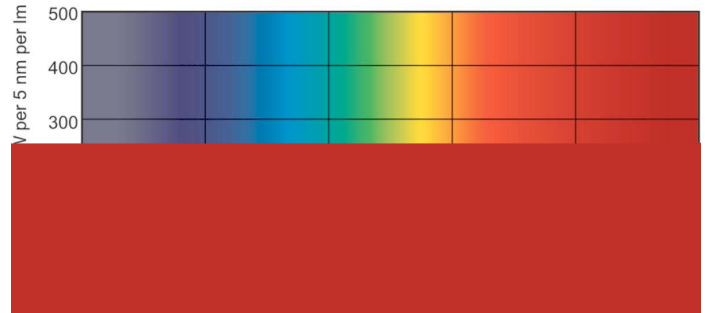

TL-X XL

Warnings and Safety

Dimensional drawing

Product	D (max)	A (max)	B (max)	B (min)	C (max)
TL-X XL 20W/33-640 SLV/25	40.5 mm	574 mm	592.5 mm	589 mm	611 mm

TL-X XL 20W/33-640

Photometric data

LDPB_TL-X_33-640-Spectral power distribution B/W

LDPO_TL-X_33-640-Spectral power distribution Colour