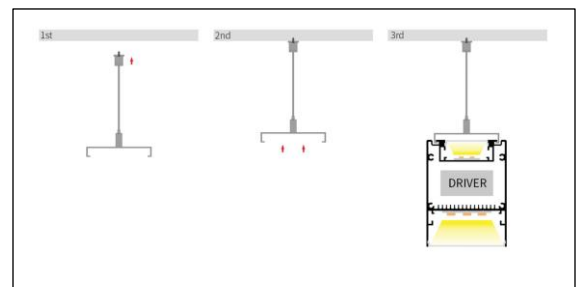

## LINEAR PROFILE SUSPENSION LIGHTING (up & down)

**COLOURS:**

Powerdercoat, Black, White or Silver

**LIGHT DIRECTION:**

Up & down throw light; down throw only.

Up throw - Clear diffuser

Down throw – Opal diffuser

**LED:**

Up light – 14w TL-FW28-IN120-8-24V

Down light – 19w TL2835-600X39F-112-WH-42V

**MOUNGING OPTIONS:**

Suspension

**IP CLASS:** IP 20

View of up lighting and suspension cable

LP6080C profile dimension

Item Code.	Profile Dimension L x W x H (mm)	Wattage (W)	CCT (K)	Material
<b>LP-6080C</b>	L(max.3mtr) x W60 x H80mm	Up: 14w LED strip Down: 19w LED strip	3000K / 4000K	Aluminium + Clear & Opal Diffuser