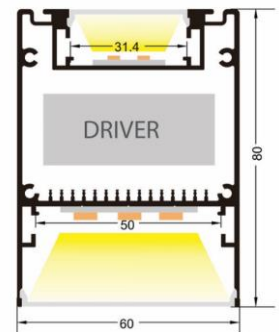

**LED:**

Up light – 14w TL-FW28-IN120-8-24V

Down light – 19w TL2835-600X39F-112-WH-42V

**MOUNGING OPTIONS:**

Suspension

**IP CLASS:** IP 20

View of up lighting and suspension cable

LP6080C profile dimension

Item Code.	Profile Dimension L x W x H (mm)	Wattage (W)	CCT (K)	Material
<b>LP-6080C</b>	L(max.3mtr) x W60 x H80mm	Up: 14w LED strip Down: 19w LED strip	3000K / 4000K	Aluminium + Clear & Opal Diffuser