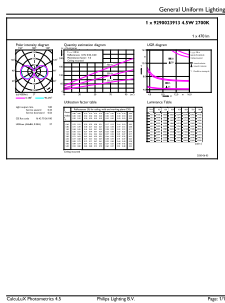

Photometric data

LEDbulb CLA 4,5W P45 E14 827 CL