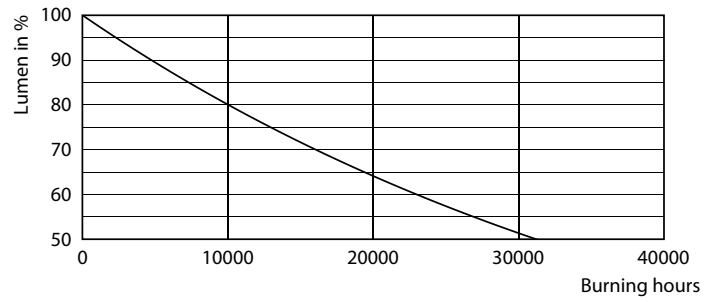

Classic filament LED candles and lusters

Lifetime

15K LMP