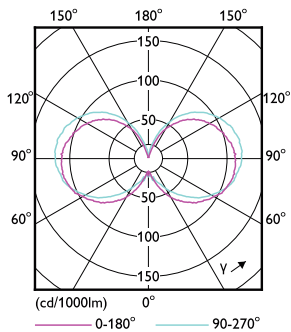

LEDbulb CLA WGD CRI90