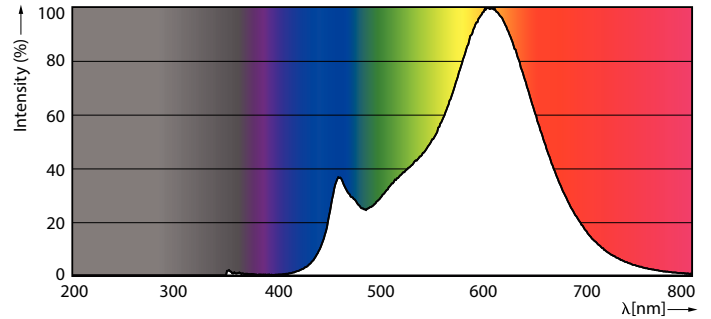

LEDbulb CLA 4,5W A60 E27 827 CL