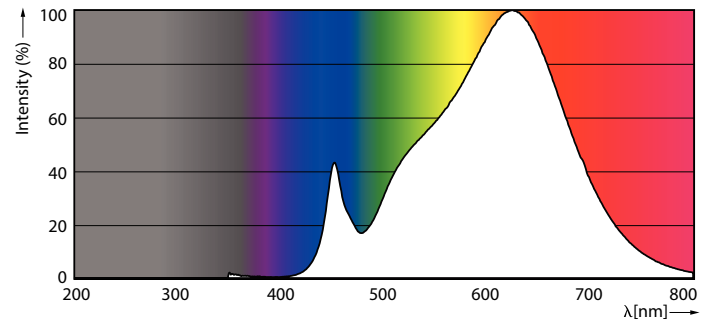

LEDbulb CLA 3,2W B35 E14 927 922 CL