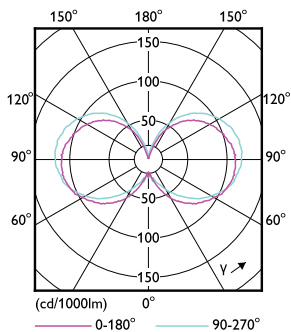

Product data

General Information	
Cap-Base	E14 [E14]
EU RoHS compliant	Yes
Nominal Lifetime (Nom)	15000 h
Switching Cycle	20000X
Technical Type	3.2-25W
Light Technical	
Color Code	927-922 [CCT of 2700K-2200K]
Beam Angle (Nom)	270 °
Luminous Flux (Nom)	250 lm
Color Designation	Warm Glow(WG)
Correlated Color Temperature (Nom)	2700 2200 K
Luminous Efficacy (rated) (Nom)	78.00 lm/W
Color Consistency	<6
Color Rendering Index (Nom)	90
LLMF At End Of Nominal Lifetime (Nom)	70 %
Operating and Electrical	
Input Frequency	50 to 60 Hz

Product	D	C
Classic LEDCandleDT 3.2-25W E14 CRI90 B35CL	35 mm	99 mm

Photometric data

LEDbulb CLA 3,2W B35 E14 927 922 CL

LEDbulb CLA 3,2W B35 E14 927 922 CL

LEDbulb CLA WGD CRI90

Classic filament LED candles and lusters