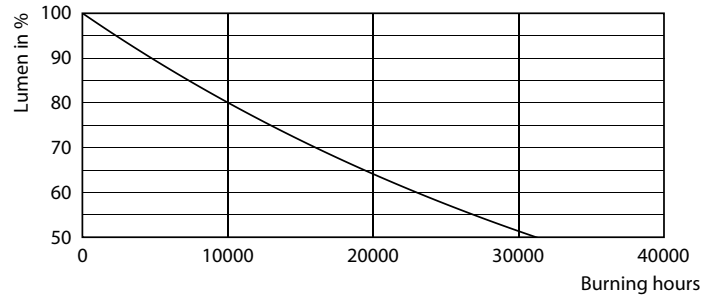

Classic filament LED candles and lusters

Lifetime

15K LMP