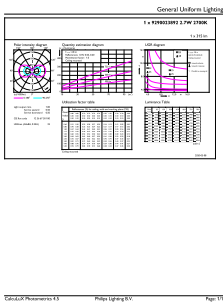

Product data

General Information	
Cap-Base	G4 [G4]
EU RoHS compliant	Yes
Nominal Lifetime (Nom)	15000 h
Switching Cycle	50000X
Technical Type	2.7-28W
Light Technical	
Color Code	827 [CCT of 2700K]
Beam Angle (Nom)	300 °
Luminous Flux (Nom)	315 lm
Color Designation	Warm White (WW)
Correlated Color Temperature (Nom)	2700 K
Luminous Efficacy (rated) (Nom)	116.00 lm/W
Color Consistency	<6
Color Rendering Index (Nom)	80
LLMF At End Of Nominal Lifetime (Nom)	70 %
Operating and Electrical	
Input Frequency	- Hz

Numerator - Packs per outer box	12
Material Nr. (12NC)	929002389202
Net Weight (Piece)	0.008 kg

Dimensional drawing

Capsule G4 2.4W-28W 280lm 2700K Non-Dim

Product	D	C
CorePro LEDcapsuleLV 2.7-28W G4 827	15 mm	40 mm

Photometric data

LEDcapsule LV 2,7W G4 827

LEDcapsule LV 2,7W G4 827

LEDcapsule LV 1W G4

CorePro LEDcapsule LV

Lifetime

15K LED

15K LMP