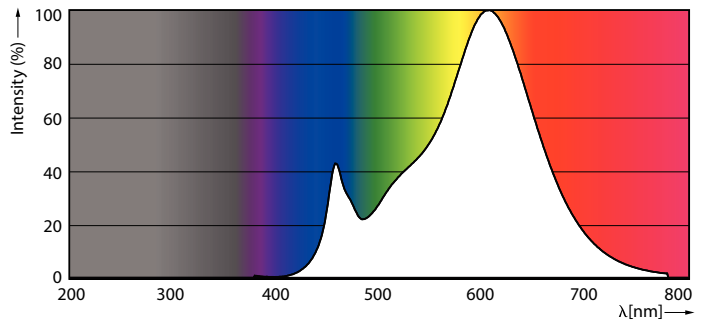

LEDcapsule LV 2,7W G4 827