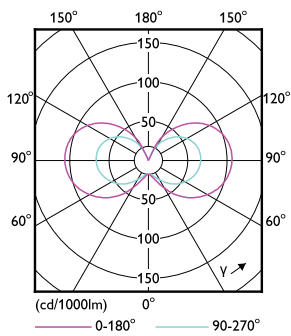

LEDcapsule LV 1W G4