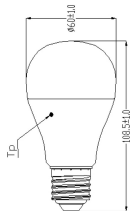

ToLEDo GLS

ToLEDo GLS V6 470LM 827 E27 SL

0026670

DUN14 (inner)	25410288266705
Units per outer package	60
Packaging outer length / height (cm)	76.6
Packaging outer width (cm)	23.3
Packaging outer depth (cm)	32.8

Safety data

Breakage cleaning instructions	Not applicable
Special purpose lamp	No
Intended purpose	No
Dry applications use only	Yes
Suitable for household illumination	Yes
Safety message	Not Suitable for totally enclosed fixtures

TECHNICAL DRAWINGS