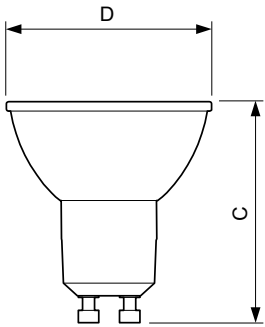

Product data

General Information	
Cap-Base	GU10 [GU10]
EU RoHS compliant	Yes
Nominal Lifetime (Nom)	15000 h
Switching Cycle	50000X
Technical Type	4-35W
Light Technical	
Color Code	840 [CCT of 4000K]
Beam Angle (Nom)	36 °
Luminous Flux (Nom)	270 lm
Luminous Intensity (Nom)	540 cd
Color Designation	Cool White (CW)
Correlated Color Temperature (Nom)	4000 K
Luminous Efficacy (rated) (Nom)	67.00 lm/W
Color Consistency	<6
Color Rendering Index (Nom)	80
LLMF At End Of Nominal Lifetime (Nom)	70 %
Luminous Flux in 90° Cone (Rated)	270 lm
Operating and Electrical	
Input Frequency	50 to 60 Hz
Power (Nom)	4 W

CorePro LEDspot MV

Numerator - Quantity Per Pack	1
Numerator - Packs per outer box	10
Material Nr. (12NC)	929001364002

Net Weight (Piece)	0.038 kg
--------------------	----------

Dimensional drawing

GU10 230V 4-35W 270lm 36D 4000K GU10 D

Product	D	C
CorePro LEDspot 4-35W GU10 840 36D DIM	50 mm	54 mm

Photometric data

Classic LEDspotMV 35W GU10 840 36D

CorePro LEDspotMV 35W GU10 830 36D CLA

CorePro LEDspotMV 25W GU10 840 36D

CorePro LEDspot MV