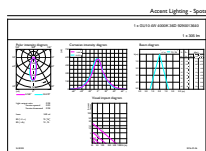

Photometric data

Classic LEDspotMV 35W GU10 840 36D