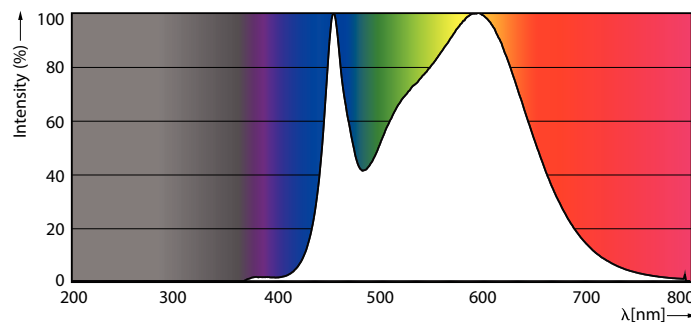

CorePro LEDspotMV 25W GU10 840 36D