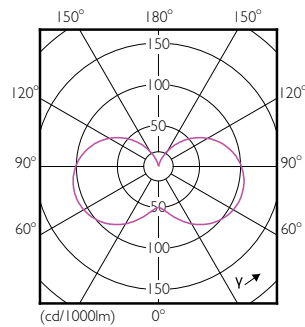

CorePro LEDcandle 40W E14 827 FR B35 ND