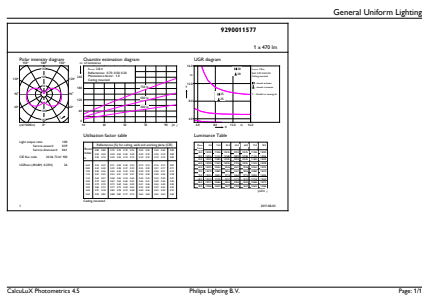

Standard LED candles & lusters

Mechanical and Housing

Bulb Finish Frosted

Approval and Application

Energy Efficiency Label (EEL) A+

Energy Consumption kWh/1000 h 6 kWh

Product Data

Full product code 871829176238600
Order product name LED candle/luster CorePro candle ND 5.5-40W
E14 827 B35 FR

EAN/UPC - Product 8718291762386

Order code 929001157702

Numerator - Quantity Per Pack 1

Numerator - Packs per outer box 10

Material Nr. (12NC) 929001157702

Net Weight (Piece) 0.040 kg

Dimensional drawing

LED ND 5.5-40W E14 827 220-240V B35 FR

Product	D	C
LED candle/luster CorePro candle ND 5.5-40W E14 827 B35 FR	35 mm	106 mm

Photometric data

CorePro LEDcandle 40W E14 827 FR B35 ND