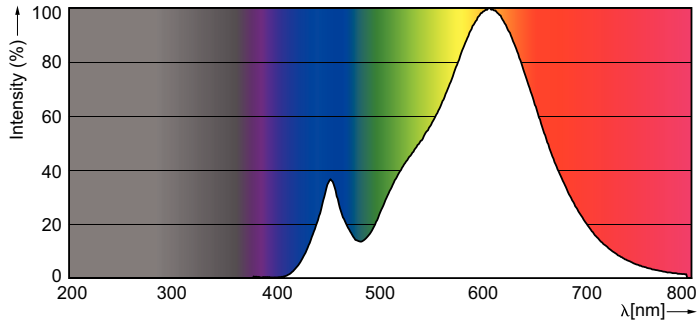

Product data

General Information	
Cap-Base	E14 [E14]
EU RoHS compliant	Yes
Nominal Lifetime (Nom)	15000 h
Switching Cycle	50000X
Technical Type	5.5-40W
Light Technical	
Color Code	827 [CCT of 2700K]
Luminous Flux (Nom)	470 lm
Color Designation	Warm White (WW)
Correlated Color Temperature (Nom)	2700 K
Luminous Efficacy (rated) (Nom)	85.45 lm/W
Color Consistency	<6
Color Rendering Index (Nom)	80
LLMF At End Of Nominal Lifetime (Nom)	70 %

Standard LED candles & lusters

Mechanical and Housing

Bulb Finish Frosted

Approval and Application

Energy Efficiency Label (EEL) A+

Energy Consumption kWh/1000 h 6 kWh

Product Data

Full product code 871829176238600
 Order product name LED candle/luster CorePro candle ND 5.5-40W
 E14 827 B35 FR

Photometric data

SDPO_LEDCL_0003-Spectral Power distribution

Lifetime

LEDbulb 60W E14 827 FR B38

LEDbulb 60W E14 827 FR B38