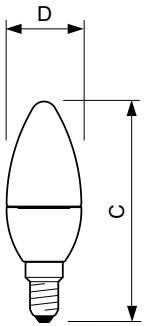

Product data

General Information	
Cap-Base	E14 [E14]
EU RoHS compliant	Yes
Nominal Lifetime (Nom)	15000 h
Switching Cycle	50000X
Technical Type	5.5-40W
Light Technical	
Color Code	827 [CCT of 2700K]
Luminous Flux (Nom)	470 lm
Color Designation	Warm White (WW)
Correlated Color Temperature (Nom)	2700 K
Luminous Efficacy (rated) (Nom)	85.45 lm/W
Color Consistency	<6
Color Rendering Index (Nom)	80
LLMF At End Of Nominal Lifetime (Nom)	70 %

Standard LED candles & lusters

Mechanical and Housing

Bulb Finish Frosted

Approval and Application

Energy Efficiency Label (EEL) A+

Energy Consumption kWh/1000 h 6 kWh

Product Data

Full product code 871829176238600
 Order product name LED candle/luster CorePro candle ND 5.5-40W
 E14 827 B35 FR

EAN/UPC - Product 8718291762386

Order code 929001157702

Numerator - Quantity Per Pack 1

Numerator - Packs per outer box 10

Material Nr. (12NC) 929001157702

Net Weight (Piece) 0.040 kg

Dimensional drawing

LED ND 5.5-40W E14 827 220-240V B35 FR

Product	D	C
LED candle/luster CorePro candle ND 5.5-40W E14 827 B35 FR	35 mm	106 mm

Photometric data

CorePro LEDcandle 40W E14 827 FR B35 ND

CorePro LEDcandle 40W E14 827 FR B35 ND

Standard LED candles & lusters