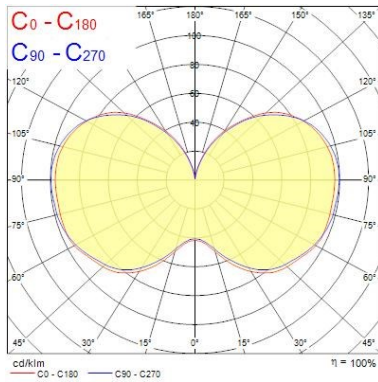

### Optical data

Luminous flux (lm)	6800
Luminous flux (Rated) (lm)	6800
Colour temperature (K)	4000
Light colour	Cool White
CRI (Ra)	80
Beam angle (Rated) (°)	360
Lumen maintenance at end of nominal life (%)	70

### Physical data

Nominal Product Length (mm)	245
Nominal Product Diameter (mm)	85
Weight (kg)	0.77

### PHOTOMETRY