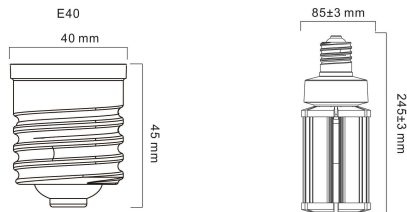

TECHNICAL DRAWINGS