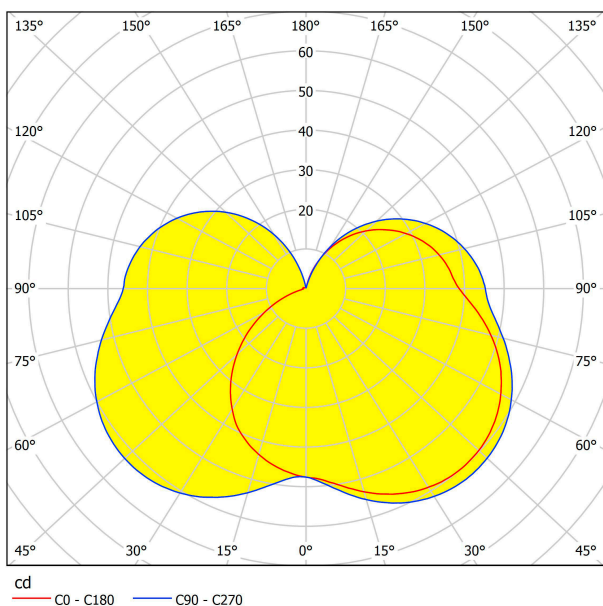

Technical Information

Protection Degree	IP55
Protection Class	1
Mains Voltage	220-240V,50/60Hz
Operation Voltage	220-240V,50/60Hz
Dimmable	No
max. Wattage (1)	10W

Illuminant 1

Socket Type (1)	LED
Illuminant Type (1)	LED
Illuminant incl. (1)	Inclusive
Kelvin Complete	3000K
Light colour Complete	WARM WHITE
Nominal Lifetime (in h)	25000
Switching Cycles	15000
Energy efficiency class (EEI)	E
Dimmable	No
Info changeability□light source/driver	LED cannot be exchanged, no driver included
Rated Lamp Power (0,1W precision)	10
Colour Tolerance (LED, SDCM)	<6

Technical changes reserved