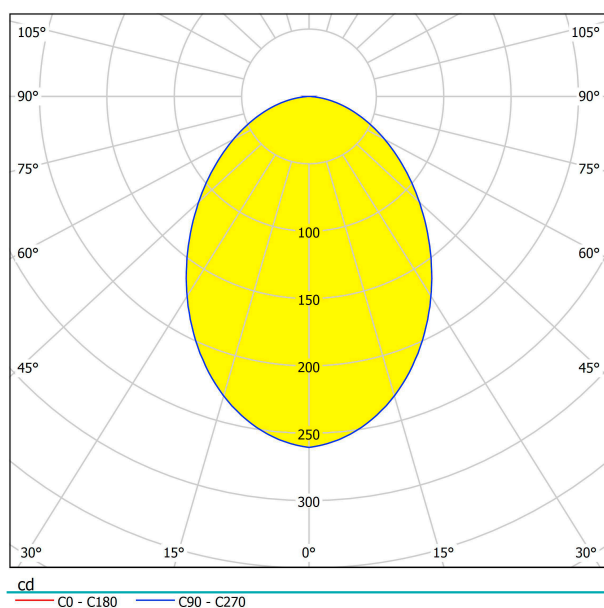

Technical Information

Protection Degree	IP44
Protection Class	1
Mains Voltage	220-240V,50/60Hz
Operation Voltage	220-240V,50/60Hz
Dimmable	No
max. Wattage (1)	7W

Illuminant 1

Socket Type (1)	LED
Illuminant Type (1)	LED
Illuminant incl. (1)	Inclusive
Kelvin Complete	4000K
Light colour Complete	WHITE
Lumen with Cover	530
Nominal Lifetime (in h)	25000
Switching Cycles	15000
Energy efficiency class (EEI)	F
Dimmable	No
Info changeability□light source/driver	LED cannot be exchanged, no driver included
Rated Lamp Power (0,1W precision)	8,4
Colour Tolerance (LED, SDCM)	<6

Technical changes reserved