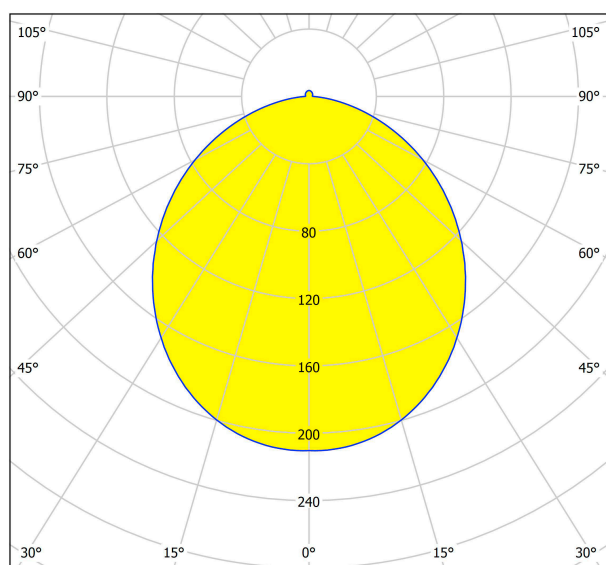

Technical Information

Protection Degree	IP44
Protection Class	2
Mains Voltage	220-240V,50/60Hz
Operation Voltage	220-240V,50/60Hz
Dimmable	No
max. Wattage (1)	8,3W

Illuminant 1

Socket Type (1)	LED
Illuminant Type (1)	LED
Illuminant incl. (1)	Inclusive
Kelvin Complete	4000K
Light colour Complete	WHITE
Lumen with Cover	460
Nominal Lifetime (in h)	25000
Switching Cycles	15000
Energy efficiency class (EEI)	F
Dimmable	No
Info changeability□light source/driver	LED exchangeable by a specialist, no driver included
Rated Lamp Power (0,1W precision)	8,3
Colour Tolerance (LED, SDCM)	<6

cd/klm
— C0 - C180 — C90 - C270

Technical changes reserved