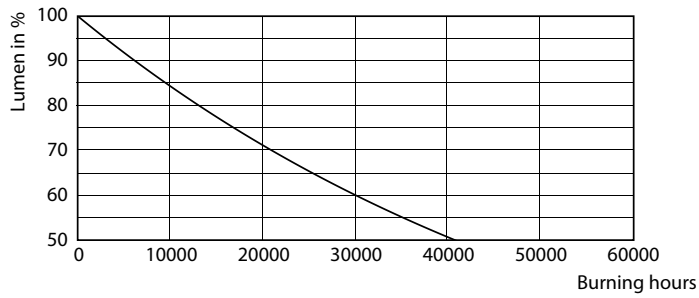

Optical cover/lens finish	Opal
Overall length	225 mm
Overall width	225 mm
Overall height	38 mm
Overall diameter	225 mm
Color	White
Dimensions (Height x Width x Depth)	38 x 225 x 225 mm
Approval and application	
Ingress protection code	IP20 [Finger-protected]
Mech. impact protection code	IK03 [0.3 J]
Initial performance (IEC compliant)	
Initial luminous flux (system flux)	2000 lm
Initial LED luminaire efficacy	86.00 lm/W
Init. Corr. Color Temperature	4000 K
Init. Color Rendering Index	80
Initial chromaticity	(0.3818, 0.3797) 6
Initial input power	23 W

Dimensional drawing

DN020B G3 LED20/NW 23W 220-240V D200 SNI

Photometric data

Downlight DN020 G3 NW 23W D200 SNI

Downlight DN020 G3 NW 23W D200 SNI

Essential SmartBright LED Downlight

Lifetime

L70B50 20K-LMP