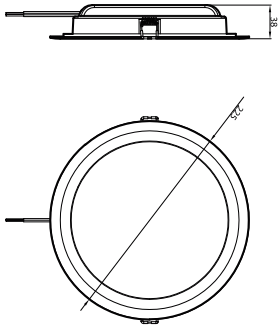

Essential SmartBright LED Downlight

Power consumption tolerance	+/-10%
Over time performance (IEC compliant)	
Driver failure rate at 5000 h	1.6 %
Median useful life L70B50	20000 h
Application conditions	
Ambient temperature range	-20 to +40 °C
Product data	
Full product code	871869978003600

Order product name	DN020B G3 LED20/NW 23W 220-240V D200 SNI
EAN/UPC - Product	8718699780036
Order code	929002513417
Numerator - Quantity Per Pack	1
Numerator - Packs per outer box	30
Material Nr. (12NC)	929002513417
Net Weight (Piece)	0.235 kg

Dimensional drawing

DN020B G3 LED20/NW 23W 220-240V D200 SNI