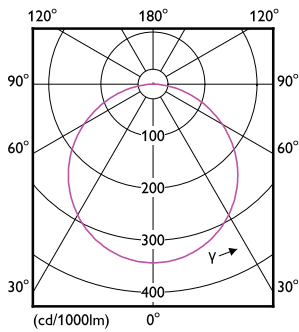

Optical cover/lens finish	Opal
Overall length	225 mm
Overall width	225 mm
Overall height	38 mm
Overall diameter	225 mm
Color	White
Dimensions (Height x Width x Depth)	38 x 225 x 225 mm
Approval and application	
Ingress protection code	IP20 [Finger-protected]
Mech. impact protection code	IK03 [0.3 J]
Initial performance (IEC compliant)	
Initial luminous flux (system flux)	2000 lm
Initial LED luminaire efficacy	86.00 lm/W
Init. Corr. Color Temperature	4000 K
Init. Color Rendering Index	80
Initial chromaticity	(0.3818, 0.3797) 6
Initial input power	23 W

Dimensional drawing

DN020B G3 LED20/NW 23W 220-240V D200 SNI

Photometric data

Downlight DN020 G3 NW 23W D200 SNI

Downlight DN020 G3 NW 23W D200 SNI

Essential SmartBright LED Downlight

Lifetime

L70B50 20K-LMP