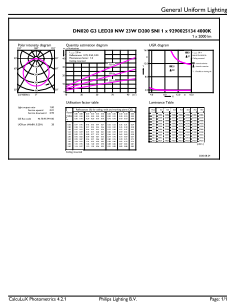

Optical cover/lens finish	Opal
Overall length	225 mm
Overall width	225 mm
Overall height	38 mm
Overall diameter	225 mm
Color	White
Dimensions (Height x Width x Depth)	38 x 225 x 225 mm
Approval and application	
Ingress protection code	IP20 [Finger-protected]
Mech. impact protection code	IK03 [0.3 J]
Initial performance (IEC compliant)	
Initial luminous flux (system flux)	2000 lm
Initial LED luminaire efficacy	86.00 lm/W
Init. Corr. Color Temperature	4000 K
Init. Color Rendering Index	80
Initial chromaticity	(0.3818, 0.3797) 6
Initial input power	23 W

Order product name	DN020B G3 LED20/NW 23W 220-240V D200 SNI
EAN/UPC - Product	8718699780036
Order code	929002513417
Numerator - Quantity Per Pack	1
Numerator - Packs per outer box	30
Material Nr. (12NC)	929002513417
Net Weight (Piece)	0.235 kg

Dimensional drawing

DN020B G3 LED20/NW 23W 220-240V D200 SNI

Photometric data

Downlight DN020 G3 NW 23W D200 SNI

Downlight DN020 G3 NW 23W D200 SNI

Essential SmartBright LED Downlight

Lifetime

L70B50 20K-LMP