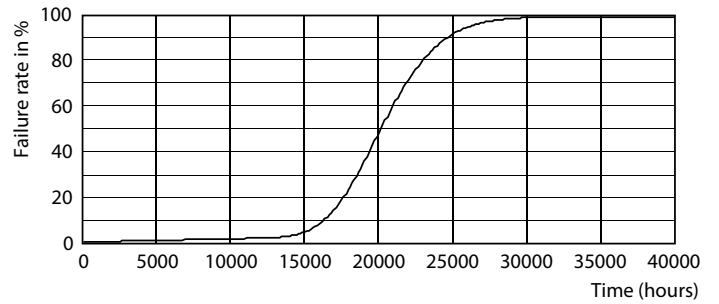

Optical cover/lens finish	Opal
Overall length	225 mm
Overall width	225 mm
Overall height	38 mm
Overall diameter	225 mm
Color	White
Dimensions (Height x Width x Depth)	38 x 225 x 225 mm
Approval and application	
Ingress protection code	IP20 [Finger-protected]
Mech. impact protection code	IK03 [0.3 J]
Initial performance (IEC compliant)	
Initial luminous flux (system flux)	2000 lm
Initial LED luminaire efficacy	86.00 lm/W
Init. Corr. Color Temperature	4000 K
Init. Color Rendering Index	80
Initial chromaticity	(0.3818, 0.3797) 6
Initial input power	23 W

Dimensional drawing

DN020B G3 LED20/NW 23W 220-240V D200 SNI

Photometric data

Downlight DN020 G3 NW 23W D200 SNI

Downlight DN020 G3 NW 23W D200 SNI

Essential SmartBright LED Downlight

Lifetime

L70B50 20K-LMP