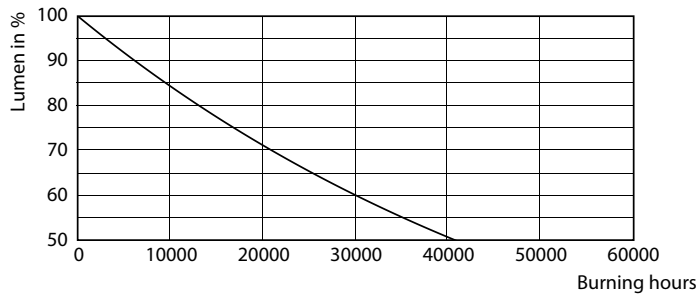

Optical cover/lens finish	Opal
Overall length	225 mm
Overall width	225 mm
Overall height	38 mm
Overall diameter	225 mm
Color	White
Dimensions (Height x Width x Depth)	38 x 225 x 225 mm
Approval and application	
Ingress protection code	IP20 [Finger-protected]
Mech. impact protection code	IK03 [0.3 J]
Initial performance (IEC compliant)	
Initial luminous flux (system flux)	1900 lm
Initial LED luminaire efficacy	82.00 lm/W
Init. Corr. Color Temperature	3000 K
Init. Color Rendering Index	80
Initial chromaticity	(0.4339, 0.4033) 6
Initial input power	23 W

Dimensional drawing

DN020B G3 LED20/WW 23W 220-240V D200 SNI

Photometric data

Downlight DN020 G3 WW 23W D200 SNI

Downlight DN020 G3 WW 23W D200 SNI

Essential SmartBright LED Downlight

Lifetime

L70B50 20K-LMP