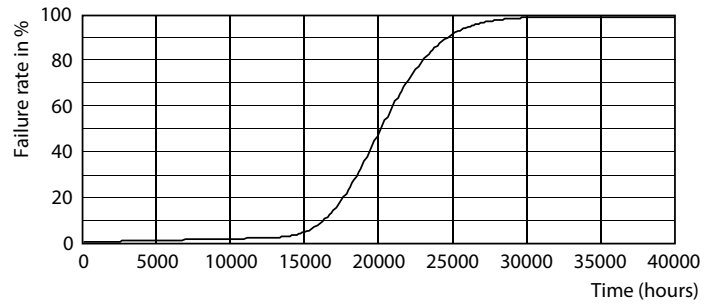

Optical cover/lens finish	Opal
Overall length	225 mm
Overall width	225 mm
Overall height	38 mm
Overall diameter	225 mm
Color	White
Dimensions (Height x Width x Depth)	38 x 225 x 225 mm
Approval and application	
Ingress protection code	IP20 [Finger-protected]
Mech. impact protection code	IK03 [0.3 J]
Initial performance (IEC compliant)	
Initial luminous flux (system flux)	1900 lm
Initial LED luminaire efficacy	82.00 lm/W
Init. Corr. Color Temperature	3000 K
Init. Color Rendering Index	80
Initial chromaticity	(0.4339, 0.4033) 6
Initial input power	23 W

Dimensional drawing

DN020B G3 LED20/WW 23W 220-240V D200 SNI

Photometric data

Downlight DN020 G3 WW 23W D200 SNI

Downlight DN020 G3 WW 23W D200 SNI

Essential SmartBright LED Downlight

Lifetime

L70B50 20K-LMP