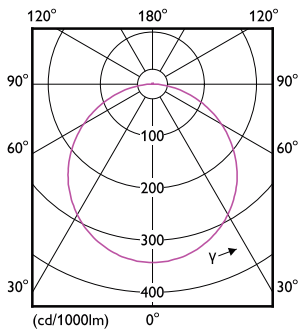

Optical cover/lens finish	Opal
Overall length	225 mm
Overall width	225 mm
Overall height	38 mm
Overall diameter	225 mm
Color	White
Dimensions (Height x Width x Depth)	38 x 225 x 225 mm
Approval and application	
Ingress protection code	IP20 [Finger-protected]
Mech. impact protection code	IK03 [0.3 J]
Initial performance (IEC compliant)	
Initial luminous flux (system flux)	1900 lm
Initial LED luminaire efficacy	82.00 lm/W
Init. Corr. Color Temperature	3000 K
Init. Color Rendering Index	80
Initial chromaticity	(0.4339, 0.4033) 6
Initial input power	23 W

Dimensional drawing

DN020B G3 LED20/WW 23W 220-240V D200 SNI

Photometric data

Downlight DN020 G3 WW 23W D200 SNI

Downlight DN020 G3 WW 23W D200 SNI

Essential SmartBright LED Downlight

Lifetime

L70B50 20K-LMP