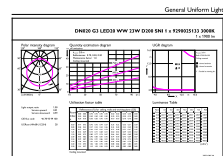

Photometric data

Downlight DN020 G3 WW 23W D200 SNI

Downlight DN020 G3 WW 23W D200 SNI