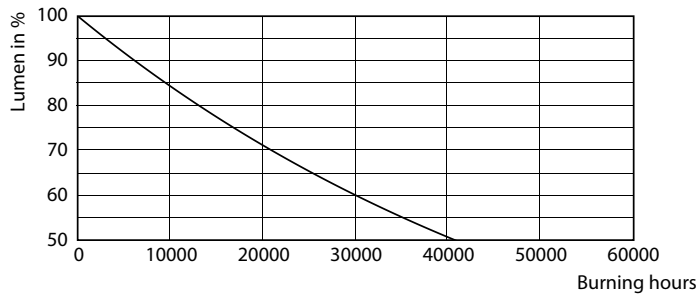

Optical cover/lens finish	Opal
Overall length	165 mm
Overall width	165 mm
Overall height	38 mm
Overall diameter	140 mm
Color	White
Dimensions (Height x Width x Depth)	38 x 165 x 165 mm
Approval and application	
Ingress protection code	IP20 [Finger-protected]
Mech. impact protection code	IK03 [0.3 J]
Initial performance (IEC compliant)	
Initial luminous flux (system flux)	900 lm
Initial LED luminaire efficacy	85.00 lm/W
Init. Corr. Color Temperature	6500 K
Init. Color Rendering Index	80
Initial chromaticity	(0.3123, 0.3283) 6
Initial input power	10.5 W

Dimensional drawing

DN020B G3 LED9/CW 10.5W 220-240V D125SNI

Photometric data

Downlight DN020 G3 CW 10,5W D125 SNI

Downlight DN020 G3 CW 10,5W D125 SNI

Essential SmartBright LED Downlight

Lifetime

L70B50 20K-LMP