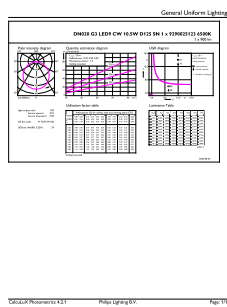

Optical cover/lens finish	Opal
Overall length	165 mm
Overall width	165 mm
Overall height	38 mm
Overall diameter	140 mm
Color	White
Dimensions (Height x Width x Depth)	38 x 165 x 165 mm
Approval and application	
Ingress protection code	IP20 [Finger-protected]
Mech. impact protection code	IK03 [0.3 J]
Initial performance (IEC compliant)	
Initial luminous flux (system flux)	900 lm
Initial LED luminaire efficacy	85.00 lm/W
Init. Corr. Color Temperature	6500 K
Init. Color Rendering Index	80
Initial chromaticity	(0.3123, 0.3283) 6
Initial input power	10.5 W

Order product name	DN020B G3 LED9/CW 10.5W 220-240V D125SNI
EAN/UPC - Product	8718699779818
Order code	929002512317
Numerator - Quantity Per Pack	1
Numerator - Packs per outer box	30
Material Nr. (12NC)	929002512317
Net Weight (Piece)	0.100 kg

Dimensional drawing

DN020B G3 LED9/CW 10.5W 220-240V D125SNI

Photometric data

Downlight DN020 G3 CW 10,5W D125 SNI

Downlight DN020 G3 CW 10,5W D125 SNI

Essential SmartBright LED Downlight

Lifetime

L70B50 20K-LMP