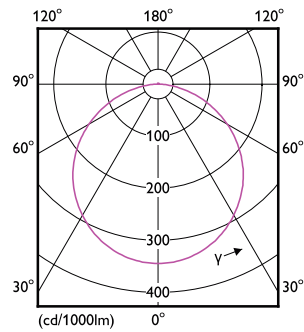

Optical cover/lens finish	Opal
Overall length	165 mm
Overall width	165 mm
Overall height	38 mm
Overall diameter	140 mm
Color	White
Dimensions (Height x Width x Depth)	38 x 165 x 165 mm
Approval and application	
Ingress protection code	IP20 [Finger-protected]
Mech. impact protection code	IK03 [0.3 J]
Initial performance (IEC compliant)	
Initial luminous flux (system flux)	900 lm
Initial LED luminaire efficacy	85.00 lm/W
Init. Corr. Color Temperature	6500 K
Init. Color Rendering Index	80
Initial chromaticity	(0.3123, 0.3283) 6
Initial input power	10.5 W

Dimensional drawing

DN020B G3 LED9/CW 10.5W 220-240V D125SNI

Photometric data

Downlight DN020 G3 CW 10,5W D125 SNI

Downlight DN020 G3 CW 10,5W D125 SNI

Essential SmartBright LED Downlight

Lifetime

L70B50 20K-LMP