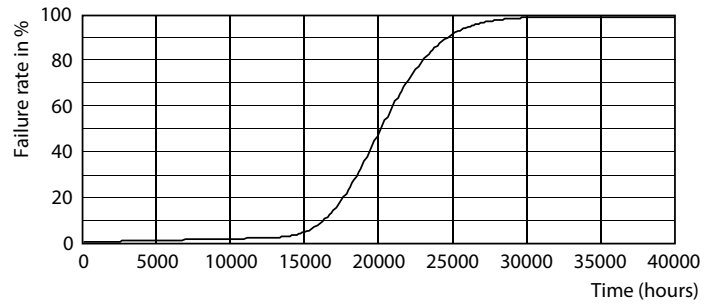

Optical cover/lens finish	Opal
Overall length	165 mm
Overall width	165 mm
Overall height	38 mm
Overall diameter	140 mm
Color	White
Dimensions (Height x Width x Depth)	38 x 165 x 165 mm
Approval and application	
Ingress protection code	IP20 [Finger-protected]
Mech. impact protection code	IK03 [0.3 J]
Initial performance (IEC compliant)	
Initial luminous flux (system flux)	900 lm
Initial LED luminaire efficacy	85.00 lm/W
Init. Corr. Color Temperature	6500 K
Init. Color Rendering Index	80
Initial chromaticity	(0.3123, 0.3283) 6
Initial input power	10.5 W

Dimensional drawing

DN020B G3 LED9/CW 10.5W 220-240V D125SNI

Photometric data

Downlight DN020 G3 CW 10,5W D125 SNI

Downlight DN020 G3 CW 10,5W D125 SNI

Essential SmartBright LED Downlight

Lifetime

L70B50 20K-LMP