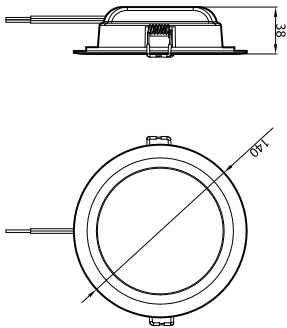

Essential SmartBright LED Downlight

Power consumption tolerance	+/-10%
Over time performance (IEC compliant)	
Driver failure rate at 5000 h	1.6 %
Median useful life L70B50	20000 h
Application conditions	
Ambient temperature range	-20 to +40 °C
Product data	
Full product code	871869977981800

Order product name	DN020B G3 LED9/CW 10.5W 220-240V D125SNI
EAN/UPC - Product	8718699779818
Order code	929002512317
Numerator - Quantity Per Pack	1
Numerator - Packs per outer box	30
Material Nr. (12NC)	929002512317
Net Weight (Piece)	0.100 kg

Dimensional drawing

DN020B G3 LED9/CW 10.5W 220-240V D125SNI