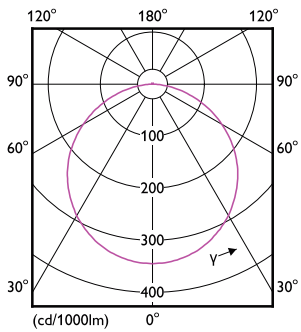

Optical cover/lens finish	Opal
Overall length	140 mm
Overall width	140 mm
Overall height	38 mm
Overall diameter	140 mm
Color	White
Dimensions (Height x Width x Depth)	38 x 140 x 140 mm
Approval and application	
Ingress protection code	IP20 [Finger-protected]
Mech. impact protection code	IK03 [0.3 J]
Initial performance (IEC compliant)	
Initial luminous flux (system flux)	900 lm
Initial LED luminaire efficacy	85.00 lm/W
Init. Corr. Color Temperature	4000 K
Init. Color Rendering Index	80
Initial chromaticity	(0.3818, 0.3797) 6
Initial input power	10.5 W

Dimensional drawing

DN020B G3 LED9/NW 10.5W 220-240V D125SNI

Photometric data

Downlight DN020 G3 NW 10,5W D125 SNI

Downlight DN020 G3 NW 10,5W D125 SNI

Essential SmartBright LED Downlight

Lifetime

L70B50 20K-LMP