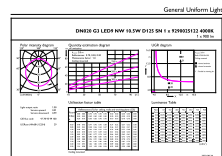

Optical cover/lens finish	Opal
Overall length	140 mm
Overall width	140 mm
Overall height	38 mm
Overall diameter	140 mm
Color	White
Dimensions (Height x Width x Depth)	38 x 140 x 140 mm
Approval and application	
Ingress protection code	IP20 [Finger-protected]
Mech. impact protection code	IK03 [0.3 J]
Initial performance (IEC compliant)	
Initial luminous flux (system flux)	900 lm
Initial LED luminaire efficacy	85.00 lm/W
Init. Corr. Color Temperature	4000 K
Init. Color Rendering Index	80
Initial chromaticity	(0.3818, 0.3797) 6
Initial input power	10.5 W

Order product name	DN020B G3 LED9/NW 10.5W 220-240V D125SNI
EAN/UPC - Product	8718699779795
Order code	929002512217
Numerator - Quantity Per Pack	1
Numerator - Packs per outer box	30
Material Nr. (12NC)	929002512217
Net Weight (Piece)	0.100 kg

Dimensional drawing

DN020B G3 LED9/NW 10.5W 220-240V D125SNI

Photometric data

Downlight DN020 G3 NW 10,5W D125 SNI

Downlight DN020 G3 NW 10,5W D125 SNI

Essential SmartBright LED Downlight

Lifetime

L70B50 20K-LMP