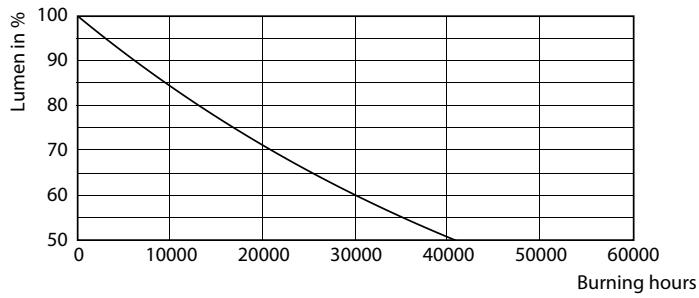

Optical cover/lens finish	Opal
Overall length	140 mm
Overall width	140 mm
Overall height	38 mm
Overall diameter	140 mm
Color	White
Dimensions (Height x Width x Depth)	38 x 140 x 140 mm
Approval and application	
Ingress protection code	IP20 [Finger-protected]
Mech. impact protection code	IK03 [0.3 J]
Initial performance (IEC compliant)	
Initial luminous flux (system flux)	900 lm
Initial LED luminaire efficacy	85.00 lm/W
Init. Corr. Color Temperature	4000 K
Init. Color Rendering Index	80
Initial chromaticity	(0.3818, 0.3797) 6
Initial input power	10.5 W

Dimensional drawing

DN020B G3 LED9/NW 10.5W 220-240V D125SNI

Photometric data

Downlight DN020 G3 NW 10,5W D125 SNI

Downlight DN020 G3 NW 10,5W D125 SNI

Essential SmartBright LED Downlight

Lifetime

L70B50 20K-LMP