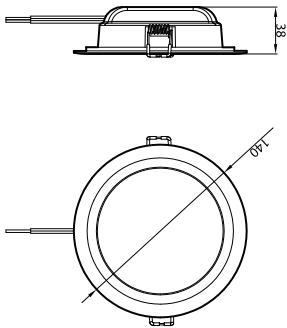

Essential SmartBright LED Downlight

Power consumption tolerance	+/-10%
Over time performance (IEC compliant)	
Driver failure rate at 5000 h	1.6 %
Median useful life L70B50	20000 h
Application conditions	
Ambient temperature range	-20 to +40 °C
Product data	
Full product code	871869977979500

Order product name	DN020B G3 LED9/NW 10.5W 220-240V D125SNI
EAN/UPC - Product	8718699779795
Order code	929002512217
Numerator - Quantity Per Pack	1
Numerator - Packs per outer box	30
Material Nr. (12NC)	929002512217
Net Weight (Piece)	0.100 kg

Dimensional drawing

DN020B G3 LED9/NW 10.5W 220-240V D125SNI