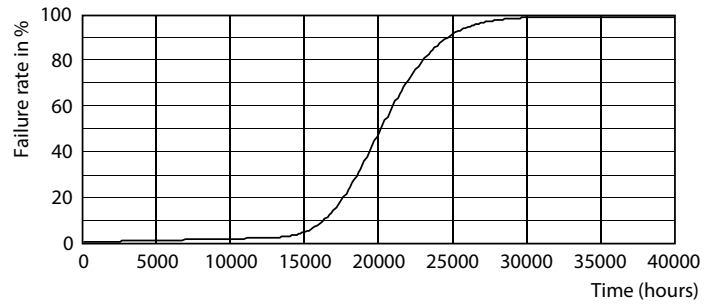

Optical cover/lens finish	Opal
Overall length	140 mm
Overall width	140 mm
Overall height	38 mm
Overall diameter	140 mm
Color	White
Dimensions (Height x Width x Depth)	38 x 140 x 140 mm
Approval and application	
Ingress protection code	IP20 [Finger-protected]
Mech. impact protection code	IK03 [0.3 J]
Initial performance (IEC compliant)	
Initial luminous flux (system flux)	900 lm
Initial LED luminaire efficacy	85.00 lm/W
Init. Corr. Color Temperature	4000 K
Init. Color Rendering Index	80
Initial chromaticity	(0.3818, 0.3797) 6
Initial input power	10.5 W

Dimensional drawing

DN020B G3 LED9/NW 10.5W 220-240V D125SNI

Photometric data

Downlight DN020 G3 NW 10,5W D125 SNI

Downlight DN020 G3 NW 10,5W D125 SNI

Essential SmartBright LED Downlight

Lifetime

L70B50 20K-LMP