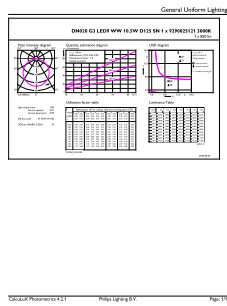

Controls and dimming	
Dimmable	No

Mechanical and housing	
Housing Material	Plastic
Reflector material	Polycarbonate
Optic material	Polycarbonate
Fixation material	Steel

Optical cover/lens finish	Opal
Overall length	165 mm
Overall width	165 mm
Overall height	38 mm
Overall diameter	140 mm
Color	White
Dimensions (Height x Width x Depth)	38 x 165 x 165 mm

Order product name	DN020B G3 LED9/WW 10.5W 220-240V D125SNI
EAN/UPC - Product	8718699779771
Order code	929002512117
Numerator - Quantity Per Pack	1
Numerator - Packs per outer box	30
Material Nr. (12NC)	929002512117
Net Weight (Piece)	0.100 kg

Dimensional drawing

DN020B G3 LED9/WW 10.5W 220-240V D125SNI

Photometric data

Downlight DN020 G3 WW 10,5W D125 SNI

Downlight DN020 G3 WW 10,5W D125 SNI

Essential SmartBright LED Downlight

Lifetime

L70B50 20K-LMP