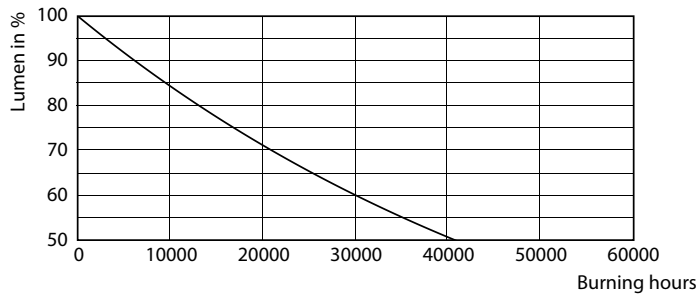

Dimensional drawing

DN020B G3 LED9/WW 10.5W 220-240V D125SNI

Photometric data

Downlight DN020 G3 WW 10,5W D125 SNI

Downlight DN020 G3 WW 10,5W D125 SNI

Essential SmartBright LED Downlight

Lifetime

L70B50 20K-LMP