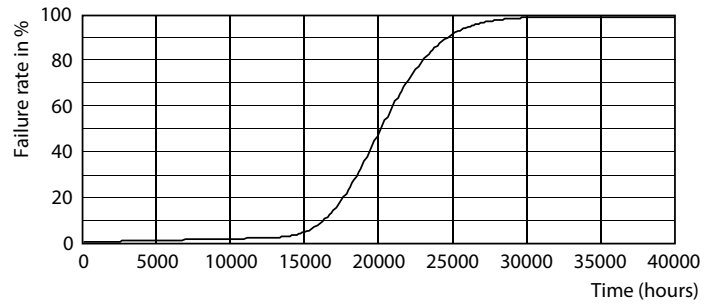

Dimensional drawing

DN020B G3 LED9/WW 10.5W 220-240V D125SNI

Photometric data

Downlight DN020 G3 WW 10,5W D125 SNI

Downlight DN020 G3 WW 10,5W D125 SNI

Essential SmartBright LED Downlight

Lifetime

L70B50 20K-LMP