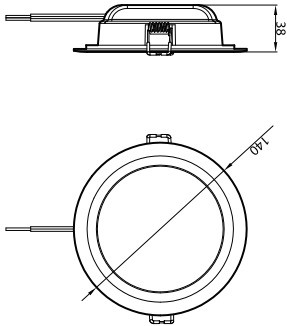

Essential SmartBright LED Downlight

Power consumption tolerance	+/-10%
Over time performance (IEC compliant)	
Driver failure rate at 5000 h	1.6 %
Median useful life L70B50	20000 h
Application conditions	
Ambient temperature range	-20 to +40 °C
Product data	
Full product code	87186997797100

Order product name	DN020B G3 LED9/WW 10.5W 220-240V D125SNI
EAN/UPC - Product	8718699779771
Order code	929002512117
Numerator - Quantity Per Pack	1
Numerator - Packs per outer box	30
Material Nr. (12NC)	929002512117
Net Weight (Piece)	0.100 kg

Dimensional drawing

DN020B G3 LED9/WW 10.5W 220-240V D125SNI