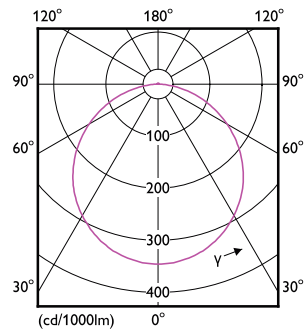

Controls and dimming	
Dimmable	No

Mechanical and housing	
Housing Material	Plastic
Reflector material	Polycarbonate
Optic material	Polycarbonate
Fixation material	Steel

Optical cover/lens finish	Opal
Overall length	165 mm
Overall width	165 mm
Overall height	38 mm
Overall diameter	140 mm
Color	White
Dimensions (Height x Width x Depth)	38 x 165 x 165 mm

Dimensional drawing

DN020B G3 LED9/WW 10.5W 220-240V D125SNI

Photometric data

Downlight DN020 G3 WW 10,5W D125 SNI

Downlight DN020 G3 WW 10,5W D125 SNI

Essential SmartBright LED Downlight

Lifetime

L70B50 20K-LMP