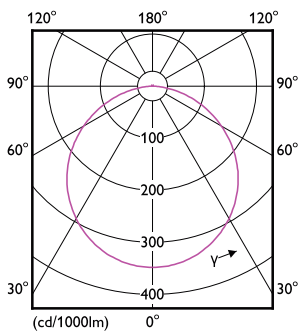

Photometric data

Downlight DN020 G3 CW 4,5W D90 SNI

Downlight DN020 G3 CW 4,5W D90 SNI