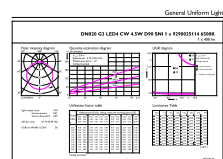

Downlight DN020 G3 CW 4,5W D90 SNI