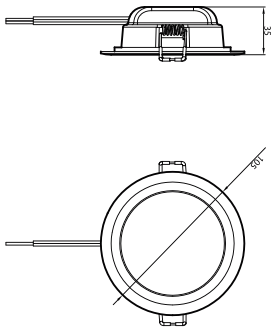

Essential SmartBright LED Downlight

Power consumption tolerance	+/-10%
Over time performance (IEC compliant)	
Driver failure rate at 5000 h	1.6 %
Median useful life L70B50	20000 h
Application conditions	
Ambient temperature range	-20 to +40 °C
Product data	
Full product code	871869977963400

Order product name	DN020B G3 LED4/CW 4.5W 220-240V D90 SNI
EAN/UPC - Product	8718699779634
Order code	929002511417
Numerator - Quantity Per Pack	1
Numerator - Packs per outer box	50
Material Nr. (12NC)	929002511417
Net Weight (Piece)	0.061 kg

Dimensional drawing

DN020B G3 LED4/CW 4.5W 220-240V D90 SNI