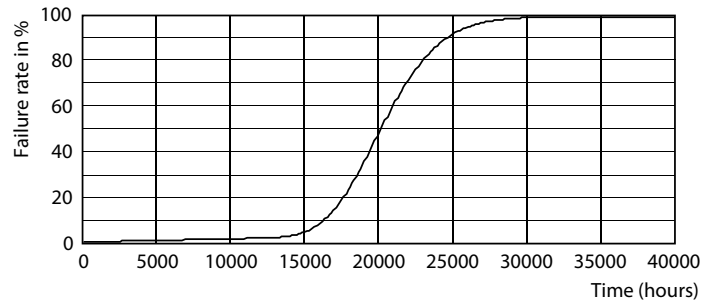

Optical cover/lens finish	Opal
Overall length	115 mm
Overall width	115 mm
Overall height	35 mm
Overall diameter	105 mm
Color	White
Dimensions (Height x Width x Depth)	35 x 115 x 115 mm
Approval and application	
Ingress protection code	IP20 [Finger-protected]
Mech. impact protection code	IK03 [0.3 J]
Initial performance (IEC compliant)	
Initial luminous flux (system flux)	400 lm
Initial LED luminaire efficacy	88.00 lm/W
Init. Corr. Color Temperature	4000 K
Init. Color Rendering Index	80
Initial chromaticity	(0.3818, 0.3797) 6
Initial input power	4.5 W

Dimensional drawing

DN020B G3 LED4/NW 4.5W 220-240V D90 SNI

Photometric data

Downlight DN020 G3 NW 4,5W D90 SNI

Downlight DN020 G3 NW 4,5W D90 SNI

Essential SmartBright LED Downlight

Lifetime

L70B50 20K-LMP