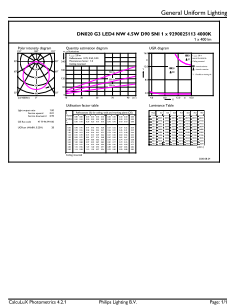

Optical cover/lens finish	Opal
Overall length	115 mm
Overall width	115 mm
Overall height	35 mm
Overall diameter	105 mm
Color	White
Dimensions (Height x Width x Depth)	35 x 115 x 115 mm
Approval and application	
Ingress protection code	IP20 [Finger-protected]
Mech. impact protection code	IK03 [0.3 J]
Initial performance (IEC compliant)	
Initial luminous flux (system flux)	400 lm
Initial LED luminaire efficacy	88.00 lm/W
Init. Corr. Color Temperature	4000 K
Init. Color Rendering Index	80
Initial chromaticity	(0.3818, 0.3797) 6
Initial input power	4.5 W

Order product name	DN020B G3 LED4/NW 4.5W 220-240V D90 SNI
EAN/UPC - Product	8718699779610
Order code	929002511317
Numerator - Quantity Per Pack	1
Numerator - Packs per outer box	50
Material Nr. (12NC)	929002511317
Net Weight (Piece)	0.061 kg

Dimensional drawing

DN020B G3 LED4/NW 4.5W 220-240V D90 SNI

Photometric data

Downlight DN020 G3 NW 4,5W D90 SNI

Downlight DN020 G3 NW 4,5W D90 SNI

Essential SmartBright LED Downlight

Lifetime

L70B50 20K-LMP