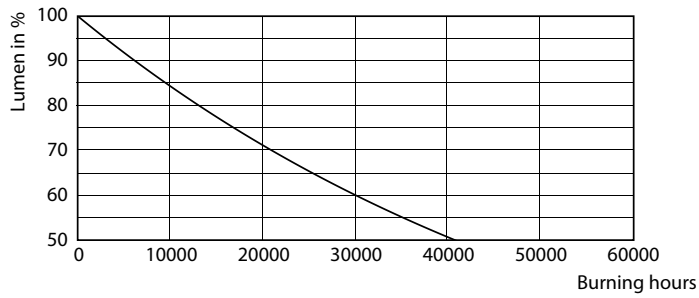

Optical cover/lens finish	Opal
Overall length	115 mm
Overall width	115 mm
Overall height	35 mm
Overall diameter	105 mm
Color	White
Dimensions (Height x Width x Depth)	35 x 115 x 115 mm
Approval and application	
Ingress protection code	IP20 [Finger-protected]
Mech. impact protection code	IK03 [0.3 J]
Initial performance (IEC compliant)	
Initial luminous flux (system flux)	400 lm
Initial LED luminaire efficacy	88.00 lm/W
Init. Corr. Color Temperature	4000 K
Init. Color Rendering Index	80
Initial chromaticity	(0.3818, 0.3797) 6
Initial input power	4.5 W

Dimensional drawing

DN020B G3 LED4/NW 4.5W 220-240V D90 SNI

Photometric data

Downlight DN020 G3 NW 4,5W D90 SNI

Downlight DN020 G3 NW 4,5W D90 SNI

Essential SmartBright LED Downlight

Lifetime

L70B50 20K-LMP