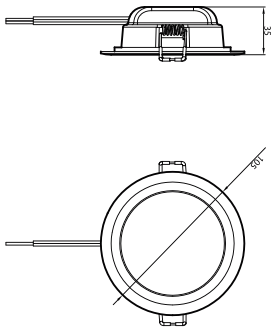

Essential SmartBright LED Downlight

Power consumption tolerance	+/-10%
Over time performance (IEC compliant)	
Driver failure rate at 5000 h	1.6 %
Median useful life L70B50	20000 h
Application conditions	
Ambient temperature range	-20 to +40 °C
Product data	
Full product code	871869977961000

Order product name	DN020B G3 LED4/NW 4.5W 220-240V D90 SNI
EAN/UPC - Product	8718699779610
Order code	929002511317
Numerator - Quantity Per Pack	1
Numerator - Packs per outer box	50
Material Nr. (12NC)	929002511317
Net Weight (Piece)	0.061 kg

Dimensional drawing

DN020B G3 LED4/NW 4.5W 220-240V D90 SNI