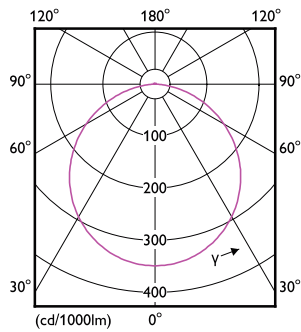

Optical cover/lens finish	Opal
Overall length	115 mm
Overall width	115 mm
Overall height	35 mm
Overall diameter	105 mm
Color	White
Dimensions (Height x Width x Depth)	35 x 115 x 115 mm
Approval and application	
Ingress protection code	IP20 [Finger-protected]
Mech. impact protection code	IK03 [0.3 J]
Initial performance (IEC compliant)	
Initial luminous flux (system flux)	400 lm
Initial LED luminaire efficacy	88.00 lm/W
Init. Corr. Color Temperature	4000 K
Init. Color Rendering Index	80
Initial chromaticity	(0.3818, 0.3797) 6
Initial input power	4.5 W

Dimensional drawing

DN020B G3 LED4/NW 4.5W 220-240V D90 SNI

Photometric data

Downlight DN020 G3 NW 4,5W D90 SNI

Downlight DN020 G3 NW 4,5W D90 SNI

Essential SmartBright LED Downlight

Lifetime

L70B50 20K-LMP