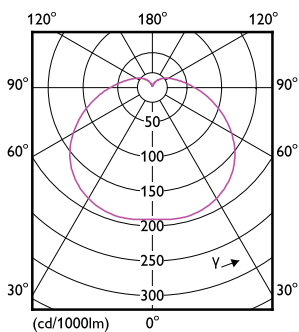

Product data

General Information		Luminous Efficacy (rated) (Nom)	
Cap-Base	E27 [E27]		100.00 lm/W
EU RoHS compliant	Yes	Color Consistency	<6
Nominal Lifetime (Nom)	15000 h	Color Rendering Index (Nom)	80
Switching Cycle	50000X	LLMF At End Of Nominal Lifetime (Nom)	70 %
Technical Type	50-70W	Operating and Electrical	
Light Technical		Input Frequency	50 to 60 Hz
Color Code	865 [CCT of 6500K]	Power (Nom)	50 W
Beam Angle (Nom)	180 °	Lamp Current (Nom)	418 mA
Luminous Flux (Nom)	5000 lm	Wattage Equivalent	70 W
Color Designation	Cool Daylight	Starting Time (Nom)	0.5 s
Correlated Color Temperature (Nom)	6500 K	Warm Up Time to 60% Light (Nom)	0.5 s
		Power Factor (Nom)	0.5

Energy Consumption kWh/1000 h	- kWh
Product Data	
Full product code	871869978069200
Order product name	TrueForce Core HB 50W E27 865 GN3
EAN/UPC - Product	8718699780692
Order code	929002408808
Numerator - Quantity Per Pack	1
Numerator - Packs per outer box	6
Material Nr. (12NC)	929002408808
Net Weight (Piece)	0.150 kg

Dimensional drawing

Tforce HB Non-CE GIII 5000lm E27 865 15K

Product	D	C
TrueForce Core HB 50W E27 865 GN3	139 mm	221 mm

Photometric data

LEDTrueForce Core HB 50W Tshape E27-LDD

LEDTrueForce Core HB 50W Tshape E27 865-POC