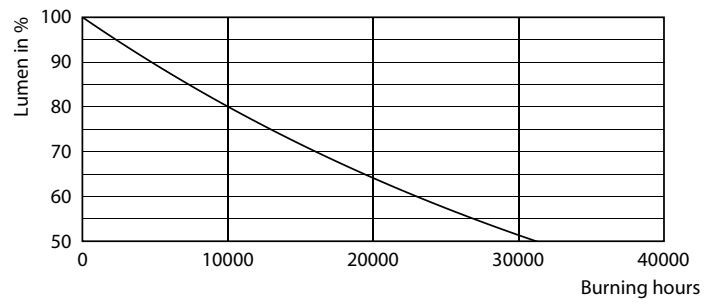

Product data

General Information		Luminous Efficacy (rated) (Nom)	
Cap-Base	E27 [E27]		100.00 lm/W
EU RoHS compliant	Yes	Color Consistency	<6
Nominal Lifetime (Nom)	15000 h	Color Rendering Index (Nom)	80
Switching Cycle	50000X	LLMF At End Of Nominal Lifetime (Nom)	70 %
Technical Type	50-70W	Operating and Electrical	
Light Technical		Input Frequency	50 to 60 Hz
Color Code	865 [CCT of 6500K]	Power (Nom)	50 W
Beam Angle (Nom)	180 °	Lamp Current (Nom)	418 mA
Luminous Flux (Nom)	5000 lm	Wattage Equivalent	70 W
Color Designation	Cool Daylight	Starting Time (Nom)	0.5 s
Correlated Color Temperature (Nom)	6500 K	Warm Up Time to 60% Light (Nom)	0.5 s
		Power Factor (Nom)	0.5

TrueForce Core LED Industrial and Retail (Highbay – HPI/SON/HPL)

Photometric data

Technical Parameters 43 Page 11

LEDForce Core HB 50W Tshape E27 865-GUL

Lifetime

15K LED

15K LMP