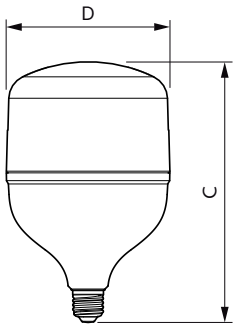

Product data

General Information		Luminous Efficacy (rated) (Nom)	
Cap-Base	E27 [E27]		100.00 lm/W
EU RoHS compliant	Yes	Color Consistency	<6
Nominal Lifetime (Nom)	15000 h	Color Rendering Index (Nom)	80
Switching Cycle	50000X	LLMF At End Of Nominal Lifetime (Nom)	70 %
Technical Type	50-70W	Operating and Electrical	
Light Technical		Input Frequency	50 to 60 Hz
Color Code	865 [CCT of 6500K]	Power (Nom)	50 W
Beam Angle (Nom)	180 °	Lamp Current (Nom)	418 mA
Luminous Flux (Nom)	5000 lm	Wattage Equivalent	70 W
Color Designation	Cool Daylight	Starting Time (Nom)	0.5 s
Correlated Color Temperature (Nom)	6500 K	Warm Up Time to 60% Light (Nom)	0.5 s
		Power Factor (Nom)	0.5

Energy Consumption kWh/1000 h	- kWh
Product Data	
Full product code	871869978069200
Order product name	TrueForce Core HB 50W E27 865 GN3
EAN/UPC - Product	8718699780692
Order code	929002408808
Numerator - Quantity Per Pack	1
Numerator - Packs per outer box	6
Material Nr. (12NC)	929002408808
Net Weight (Piece)	0.150 kg

Dimensional drawing

Tforce HB Non-CE GIII 5000lm E27 865 15K

Product	D	C
TrueForce Core HB 50W E27 865 GN3	139 mm	221 mm

Photometric data

LEDTrueForce Core HB 50W Tshape E27-LDD

LEDTrueForce Core HB 50W Tshape E27 865-POC