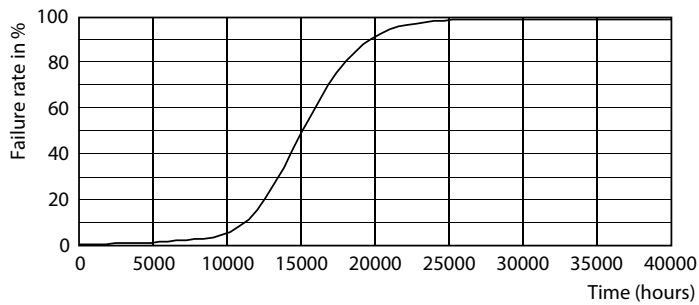

TrueForce Core LED Industrial and Retail (Highbay – HPI/SON/HPL)

Photometric data

Technical Parameters 43 Page 11

LEDForce Core HB 50W Tshape E27 865-GUL

Lifetime