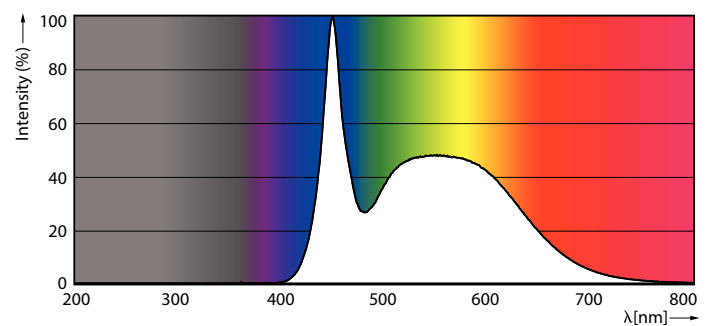

LEDTrueForce Core HB 50W Tshape E27 865-POC