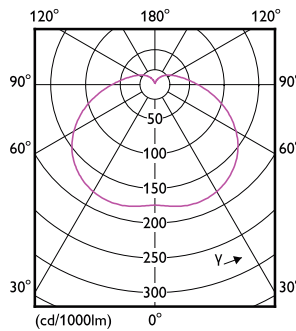

Product data

General Information		Luminous Efficacy (rated) (Nom)	
Cap-Base	E27 [E27]		106.00 lm/W
EU RoHS compliant	Yes	Color Consistency	<6
Nominal Lifetime (Nom)	15000 h	Color Rendering Index (Nom)	80
Switching Cycle	50000X	LLMF At End Of Nominal Lifetime (Nom)	70 %
Technical Type	30-45W		
Light Technical		Operating and Electrical	
Color Code	865 [CCT of 6500K]	Input Frequency	50 to 60 Hz
Beam Angle (Nom)	180 °	Power (Nom)	30 W
Luminous Flux (Nom)	3200 lm	Lamp Current (Nom)	245 mA
Color Designation	Cool Daylight	Wattage Equivalent	45 W
Correlated Color Temperature (Nom)	6500 K	Starting Time (Nom)	0.5 s
		Warm Up Time to 60% Light (Nom)	0.5 s
		Power Factor (Nom)	0.5

Energy Consumption kWh/1000 h	- kWh
Product Data	
Full product code	871869978061600
Order product name	TrueForce Core HB 30W E27 865 GN3
EAN/UPC - Product	8718699780616
Order code	929002408408
Numerator - Quantity Per Pack	1
Numerator - Packs per outer box	6
Material Nr. (12NC)	929002408408
Net Weight (Piece)	0.078 kg

Dimensional drawing

Tforce HB Non-CE GIII 3200lm E27 865 15K

Product	D	C
TrueForce Core HB 30W E27 865 GN3	100 mm	165 mm

Photometric data

General Uniform Lightfoot

LEDTForce Core HB 30W Tshape E27-LDD

LEDTForce Core HB 30W Tshape E27 865-GUL