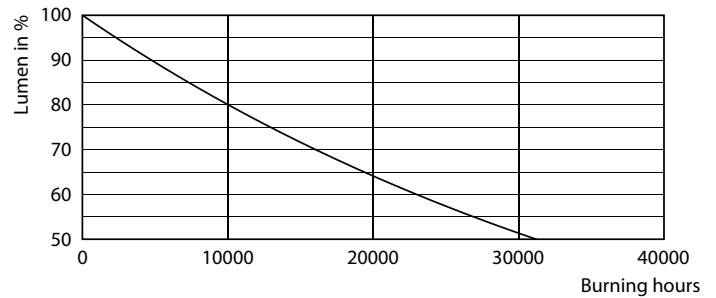

Product data

General Information		Luminous Efficacy (rated) (Nom)	
Cap-Base	E27 [E27]		106.00 lm/W
EU RoHS compliant	Yes	Color Consistency	<6
Nominal Lifetime (Nom)	15000 h	Color Rendering Index (Nom)	80
Switching Cycle	50000X	LLMF At End Of Nominal Lifetime (Nom)	70 %
Technical Type	30-45W		
Light Technical		Operating and Electrical	
Color Code	865 [CCT of 6500K]	Input Frequency	50 to 60 Hz
Beam Angle (Nom)	180 °	Power (Nom)	30 W
Luminous Flux (Nom)	3200 lm	Lamp Current (Nom)	245 mA
Color Designation	Cool Daylight	Wattage Equivalent	45 W
Correlated Color Temperature (Nom)	6500 K	Starting Time (Nom)	0.5 s
		Warm Up Time to 60% Light (Nom)	0.5 s
		Power Factor (Nom)	0.5

TrueForce Core LED Industrial and Retail (Highbay – HPI/SON/HPL)

Photometric data

LEDTForce Core HB 30W Tshape E27 865-POC

Lifetime

15K LED

15K LMP