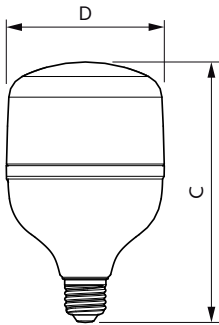

TrueForce Core LED Industrial and Retail (Highbay – HPI/SON/HPL)

Voltage (Nom)	220-240 V
Temperature	
T-Case Maximum (Nom)	80 °C
Controls and Dimming	
Dimmable	No
Mechanical and Housing	
Bulb Finish	Frosted
Bulb Shape	T-shape
Approval and Application	
Energy Efficiency Label (EEL)	Not applicable

Energy Consumption kWh/1000 h	- kWh
Product Data	
Full product code	871869978061600
Order product name	TrueForce Core HB 30W E27 865 GN3
EAN/UPC - Product	8718699780616
Order code	929002408408
Numerator - Quantity Per Pack	1
Numerator - Packs per outer box	6
Material Nr. (12NC)	929002408408
Net Weight (Piece)	0.078 kg

Dimensional drawing

Tforce HB Non-CE GIII 3200lm E27 865 15K

Product	D	C
TrueForce Core HB 30W E27 865 GN3	100 mm	165 mm