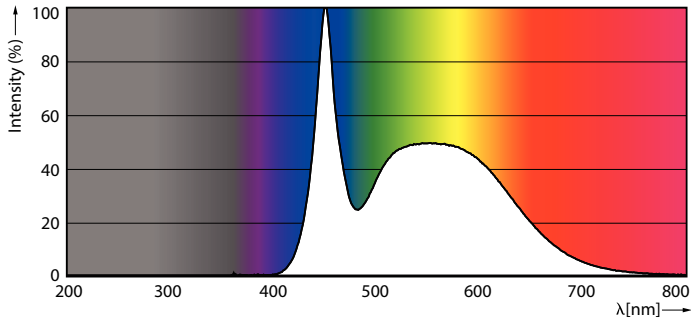

TrueForce Core LED Industrial and Retail (Highbay – HPI/SON/HPL)

Photometric data

LEDTForce Core HB 30W Tshape E27 865-POC