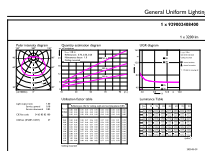

Photometric data

General Uniform Lightfoot