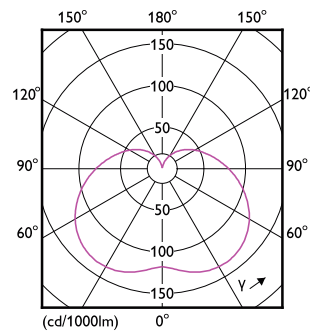

Product data

General Information		Operating and Electrical	
Cap-Base	E27 [E27]	Correlated Color Temperature (Nom)	6500 K
EU RoHS compliant	Yes	Luminous Efficacy (rated) (Nom)	120.00 lm/W
Nominal lifetime	25,000 hour(s)	Color Consistency	<6
Switching Cycle	50,000	Color rendering index (CRI)	80
Lighting Technology	LED	LLMF At End Of Nominal Lifetime (Nom)	70 %
Brand	Philips		
Light Technical			
Color Code	865 [CCT of 6500K]	Line Frequency	50 to 60 Hz
Beam Angle (Nom)	180 degree(s)	Input Frequency	50 to 60 Hz
Luminous Flux	4,800 lumen	Power Consumption	40 W
Color Designation	Cool Daylight	Lamp Current (Nom)	375 mA
		Wattage Equivalent	100 W
		Starting Time (Nom)	0.5 s

Controls and Dimming

Dimmable	No
----------	----

Mechanical and Housing

Bulb Finish	Frosted
Bulb Shape	T-shape

Product Data

Full product code	871869975023700
Order product name	TForce Core HB 40W E27 865 WV
Order code	929002354212
Numerator - Quantity Per Pack	1
Numerator - Packs per outer box	6
Material number (12NC)	929002354212
Net weight	0.204 kg
Full product name	TForce Core HB 40W E27 865 WV
EAN/UPC - Case	8718699750244

Dimensional drawing

Product	D	C
TForce Core HB 40W E27 865 WV	125 mm	215 mm

Photometric data

Light Distribution Diagram - TForce Core HB 40W E27 865 WV

TrueForce Core LED Industrial and Retail (Highbay – HPI/SON/HPL)