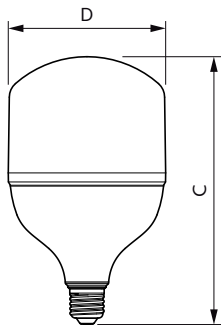

Controls and Dimming

Dimmable	No
----------	----

Mechanical and Housing

Bulb Finish	Frosted
Bulb Shape	T-shape

Product Data

Full product code	871869975023700
Order product name	TForce Core HB 40W E27 865 WV
Order code	929002354212
Numerator - Quantity Per Pack	1
Numerator - Packs per outer box	6
Material number (12NC)	929002354212
Net weight	0.204 kg
Full product name	TForce Core HB 40W E27 865 WV
EAN/UPC - Case	8718699750244

Dimensional drawing

Product	D	C
TForce Core HB 40W E27 865 WV	125 mm	215 mm

Photometric data

Light Distribution Diagram - TForce Core HB 40W E27 865 WV

TrueForce Core LED Industrial and Retail (Highbay – HPI/SON/HPL)