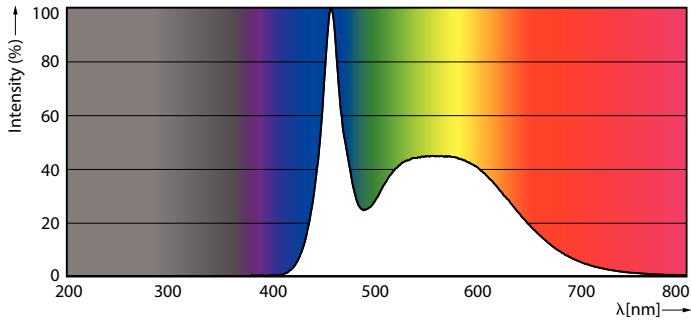

TrueForce Core LED Industrial and Retail (Highbay – HPI/SON/HPL)

Photometric data

Spectral Power Distribution Colour - TForce Core HB 40W E27 865 WV