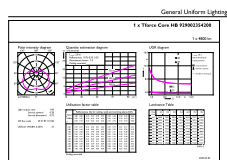

Dimensional drawing

Product	D	C
TForce Core HB 40W E27 865 WV	125 mm	215 mm

Photometric data

Light Distribution Diagram - TForce Core HB 40W E27 865 WV

TrueForce Core LED Industrial and Retail (Highbay – HPI/SON/HPL)