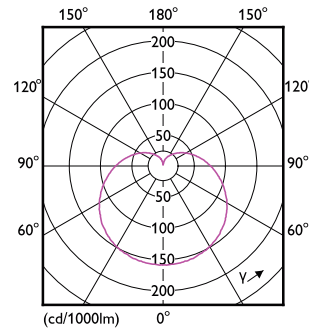

LED Bulb CorePro E27 A60 13W

© 2020 Philips Lighting B.V. Page 3/11

LED Bulb CorePro B22 A60 13W