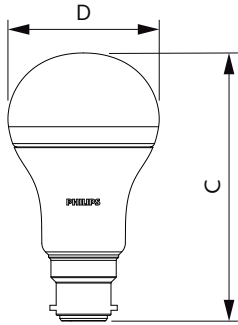

Product data

General Information		Wattage Equivalent	
Cap-Base	B22 [B22]		100 W
EU RoHS compliant	Yes	Starting Time (Nom)	0.5 s
Nominal Lifetime (Nom)	15000 h	Warm Up Time to 60% Light (Nom)	0.5 s
Switching Cycle	50000X	Power Factor (Nom)	0.9
Technical Type	13-100W	Voltage (Nom)	220-240 V
Light Technical		Temperature	
Color Code	927	T-Case Maximum (Nom)	90 °C
Beam Angle (Nom)	150 °	Controls and Dimming	
Luminous Flux (Nom)	1521 lm	Dimmable	Yes
Color Designation	Warm White (WW)	Mechanical and Housing	
Correlated Color Temperature (Nom)	2700 K	Bulb Finish	Frosted
Luminous Efficacy (rated) (Nom)	117.00 lm/W	Approval and Application	
Color Consistency	<6	Energy Efficiency Label (EEL)	A+
Color Rendering Index (Nom)	90	Energy Consumption kWh/1000 h	13 kWh
LLMF At End Of Nominal Lifetime (Nom)	70 %	Product Data	
Operating and Electrical		Full product code	871869966076500
Input Frequency	50 to 60 Hz	Order product name	CorePro LEDbulb D 13-100W A60 B22 927
Power (Nom)	13 W		
Lamp Current (Nom)	70 mA		

CorePro LEDbulbs

EAN/UPC - Product	8718699660765
Order code	929002069602
Numerator - Quantity Per Pack	1
Numerator - Packs per outer box	10

Material Nr. (12NC)	929002069602
Net Weight (Piece)	0.060 kg

Dimensional drawing