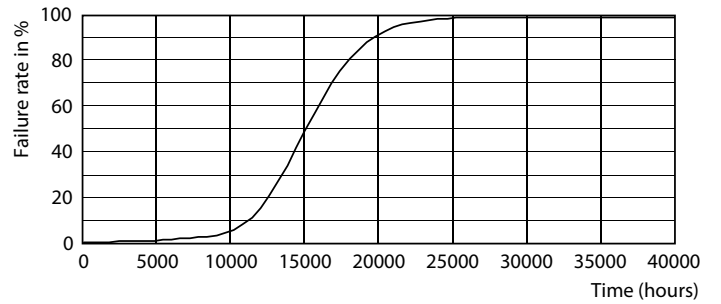

CorePro LEDbulbs

Lifetime

LEDBulb CorePro E27 A60