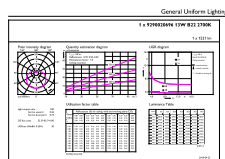

CorePro LEDbulbs

EAN/UPC - Product	8718699660765
Order code	929002069602
Numerator - Quantity Per Pack	1
Numerator - Packs per outer box	10

Material Nr. (12NC)	929002069602
Net Weight (Piece)	0.060 kg

Dimensional drawing

Bulb A60M 13.5-100W 1521lm 2700K B22

Product	D	C
CorePro LEDbulb D 13-100W A60 B22 927	60 mm	110 mm

Photometric data

LED Bulb CorePro E27 A60 13W

LED Bulb CorePro E27 A60 13W

© 2020 Philips Lighting B.V. Page 3/11