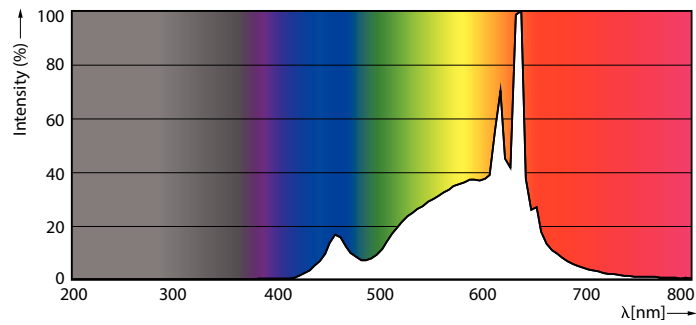

Photometric data

LED Bulb CorePro E27 A60 13W