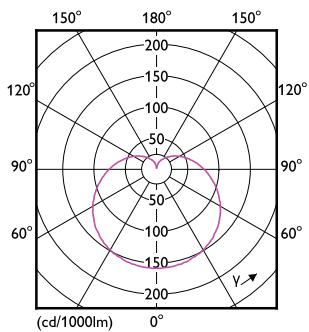

Product data

General Information	
Cap-Base	E27 [E27]
EU RoHS compliant	Yes
Nominal Lifetime (Nom)	15000 h
Switching Cycle	50000X
Technical Type	13-100W
Light Technical	
Color Code	927
Beam Angle (Nom)	150 °
Luminous Flux (Nom)	1521 lm
Color Designation	Warm White (WW)
Correlated Color Temperature (Nom)	2700 K
Luminous Efficacy (rated) (Nom)	117.00 lm/W
Color Consistency	<6
Color Rendering Index (Nom)	90
LLMF At End Of Nominal Lifetime (Nom)	70 %
Operating and Electrical	
Input Frequency	50 to 60 Hz
Power (Nom)	13 W
Lamp Current (Nom)	70 mA

Bulb A60M 13.5-100W 1521lm 2700K E27

Product	D	C
CorePro LEDbulb D 13-100W A60 E27 927	60 mm	110 mm

Photometric data

LED Bulb CorePro E27 A60 13W

LED Bulb CorePro E27 A60 13W

LED Bulb CorePro E27 A60 13W

CorePro LEDbulbs