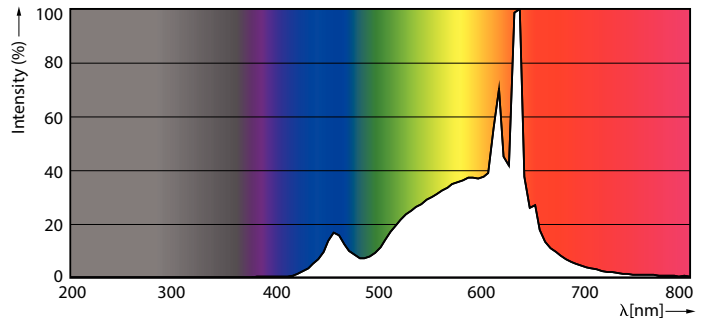

LED Bulb CorePro E27 A60 13W