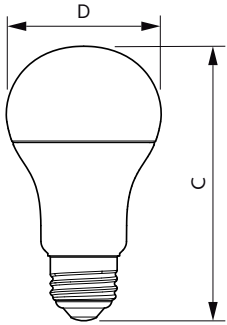

CorePro LEDbulbs

EAN/UPC - Product	8718699660680
Order code	929002069502
Numerator - Quantity Per Pack	1
Numerator - Packs per outer box	10

Material Nr. (12NC)	929002069502
Net Weight (Piece)	0.060 kg

Dimensional drawing

Bulb A60M 13.5-100W 1521lm 2700K E27

Product	D	C
CorePro LEDbulb D 13-100W A60 E27 927	60 mm	110 mm