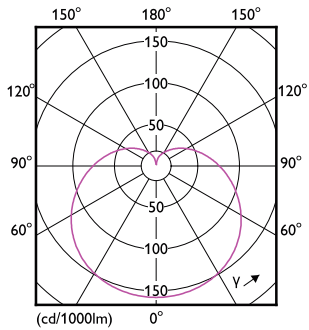

Photometric data

LED Bulb CorePro E27 A60 10,5W