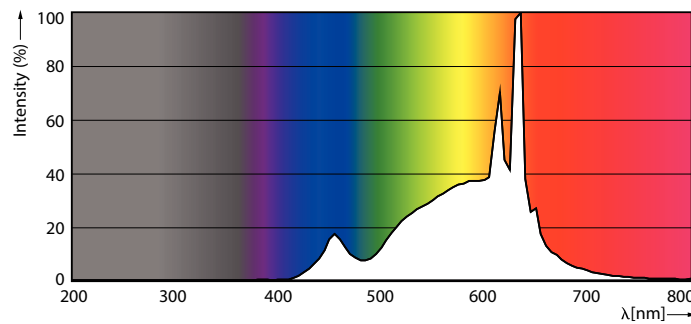

LED Bulb CorePro E27 A60 10,5W