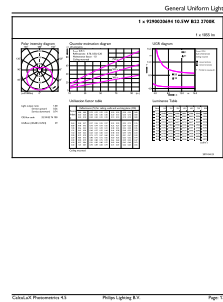

LED Bulb CorePro B22 A60 10,5W