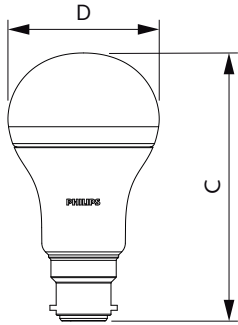

CorePro LEDbulbs

EAN/UPC - Product	8718699660741
Order code	929002069402
Numerator - Quantity Per Pack	1
Numerator - Packs per outer box	10

Material Nr. (12NC)	929002069402
Net Weight (Piece)	0.060 kg

Dimensional drawing

Bulb A60M 230V 11-75W 1055lm 2700K B22

Product	D	C
CorePro LEDbulb D 10.5-75W A60 B22 927	60 mm	110 mm