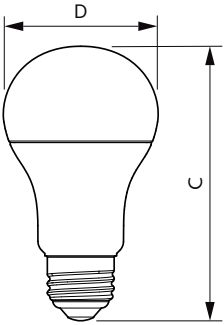

### Product data

General Information		Wattage Equivalent	
Cap-Base	E27 [ E27]		75 W
EU RoHS compliant	Yes	Starting Time (Nom)	0.5 s
Nominal Lifetime (Nom)	15000 h	Warm Up Time to 60% Light (Nom)	0.5 s
Switching Cycle	50000X	Power Factor (Nom)	0.9
Technical Type	10.5-75W	Voltage (Nom)	220-240 V
Light Technical		Temperature	
Color Code	927	T-Case Maximum (Nom)	90 °C
Beam Angle (Nom)	150 °	Controls and Dimming	
Luminous Flux (Nom)	1055 lm	Dimmable	Yes
Color Designation	Warm White (WW)	Mechanical and Housing	
Correlated Color Temperature (Nom)	2700 K	Bulb Finish	Frosted
Luminous Efficacy (rated) (Nom)	100.00 lm/W	Approval and Application	
Color Consistency	<6	Energy Efficiency Label (EEL)	A+
Color Rendering Index (Nom)	90	Energy Consumption kWh/1000 h	11 kWh
LLMF At End Of Nominal Lifetime (Nom)	70 %	Product Data	
Operating and Electrical		Full product code	871869966066600
Input Frequency	50 to 60 Hz	Order product name	CorePro LEDbulb D 10.5-75W A60 E27 927
Power (Nom)	10.5 W		
Lamp Current (Nom)	55 mA		

## Dimensional drawing

Bulb A60M 230V 11-75W 1055lm 2700K E27

Product	D	C
CorePro LEDbulb D 10.5-75W A60 E27 927	60 mm	110 mm