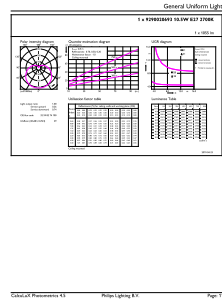

LEDBulb CorePro E27 A60 10,5W