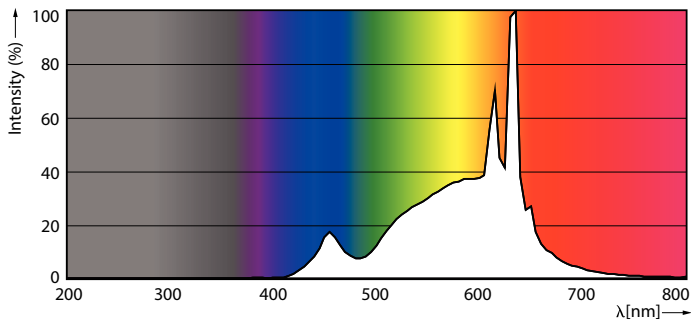

LEDBulb CorePro E27 A60 10,5W