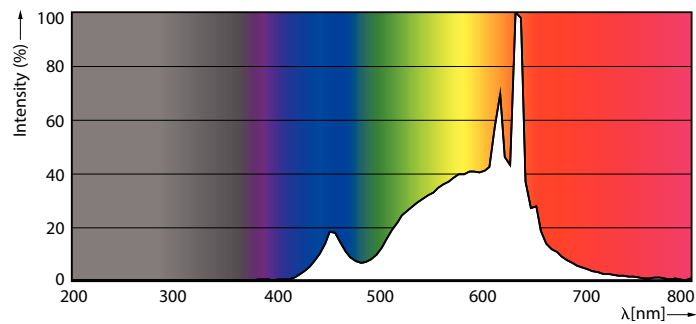

LED Bulb CorePro B22 A60 8,5W

LED Bulb CorePro E27 A60 8,5W