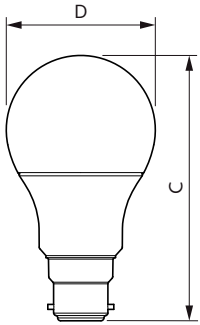

Product data

| General Information | | Wattage Equivalent | |
|---------------------------------------|-----------------|---------------------------------|---------------------------------------|
| Cap-Base | B22 [B22] | | 60 W |
| EU RoHS compliant | Yes | Starting Time (Nom) | 0.5 s |
| Nominal Lifetime (Nom) | 15000 h | Warm Up Time to 60% Light (Nom) | 0.5 s |
| Switching Cycle | 50000X | Power Factor (Nom) | 0.9 |
| Technical Type | 8.5-60W | Voltage (Nom) | 220-240 V |
| Light Technical | | Temperature | |
| Color Code | 927 | T-Case Maximum (Nom) | 85 °C |
| Beam Angle (Nom) | 150 ° | Controls and Dimming | |
| Luminous Flux (Nom) | 806 lm | Dimmable | Yes |
| Color Designation | Warm White (WW) | Mechanical and Housing | |
| Correlated Color Temperature (Nom) | 2700 K | Bulb Finish | Frosted |
| Luminous Efficacy (rated) (Nom) | 94.00 lm/W | Approval and Application | |
| Color Consistency | <6 | Energy Efficiency Label (EEL) | A+ |
| Color Rendering Index (Nom) | 90 | Energy Consumption kWh/1000 h | 9 kWh |
| LLMF At End Of Nominal Lifetime (Nom) | 70 % | Product Data | |
| Operating and Electrical | | Full product code | 871869966072700 |
| Input Frequency | 50 to 60 Hz | Order product name | CorePro LEDbulb D 8.5-60W A60 B22 927 |
| Power (Nom) | 8.5 W | | |
| Lamp Current (Nom) | 45 mA | | |

| | |
|---------------------|--------------|
| Material Nr. (12NC) | 929002069202 |
| Net Weight (Piece) | 0.060 kg |

Dimensional drawing

Bulb A60S+ 230V 8.5-60W 806lm 2700K B22

| Product | D | C |
|---------------------------------------|-------|--------|
| CorePro LEDbulb D 8.5-60W A60 B22 927 | 60 mm | 110 mm |