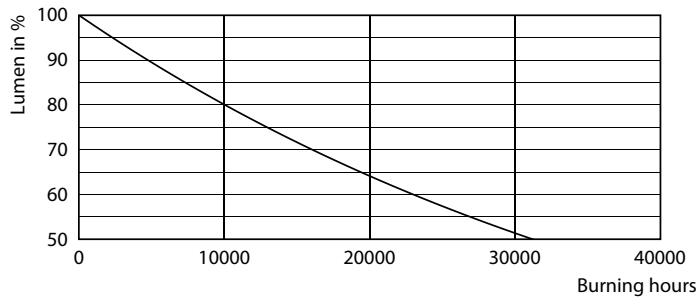

Product data

| General Information | | Wattage Equivalent | |
|---------------------------------------|-----------------|---------------------------------|---------------------------------------|
| Cap-Base | B22 [B22] | | 60 W |
| EU RoHS compliant | Yes | Starting Time (Nom) | 0.5 s |
| Nominal Lifetime (Nom) | 15000 h | Warm Up Time to 60% Light (Nom) | 0.5 s |
| Switching Cycle | 50000X | Power Factor (Nom) | 0.9 |
| Technical Type | 8.5-60W | Voltage (Nom) | 220-240 V |
| Light Technical | | Temperature | |
| Color Code | 927 | T-Case Maximum (Nom) | 85 °C |
| Beam Angle (Nom) | 150 ° | Controls and Dimming | |
| Luminous Flux (Nom) | 806 lm | Dimmable | Yes |
| Color Designation | Warm White (WW) | Mechanical and Housing | |
| Correlated Color Temperature (Nom) | 2700 K | Bulb Finish | Frosted |
| Luminous Efficacy (rated) (Nom) | 94.00 lm/W | Approval and Application | |
| Color Consistency | <6 | Energy Efficiency Label (EEL) | A+ |
| Color Rendering Index (Nom) | 90 | Energy Consumption kWh/1000 h | 9 kWh |
| LLMF At End Of Nominal Lifetime (Nom) | 70 % | Product Data | |
| Operating and Electrical | | Full product code | 871869966072700 |
| Input Frequency | 50 to 60 Hz | Order product name | CorePro LEDbulb D 8.5-60W A60 B22 927 |
| Power (Nom) | 8.5 W | | |
| Lamp Current (Nom) | 45 mA | | |

Photometric data

LED Bulb CorePro B22 A60 8,5W

LED Bulb CorePro E27 A60 8,5W

LED Bulb CorePro E27 A60 8,5W

CorePro LEDbulbs

Lifetime

LEDBulb CorePro E27 A60

LEDBulb CorePro E27 A60