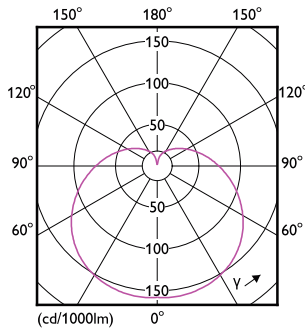

LED Bulb CorePro E27 A60 8,5W