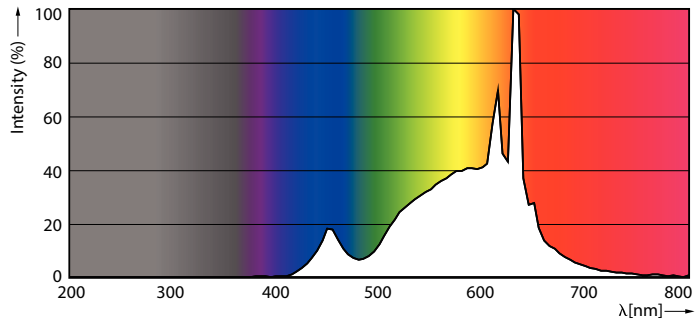

CorePro LEDbulbs

EAN/UPC - Product	8718699660703
Order code	929002069002
Numerator - Quantity Per Pack	1
Numerator - Packs per outer box	10

Material Nr. (12NC)	929002069002
Net Weight (Piece)	0.060 kg

Dimensional drawing

D

Product	D	C
CorePro LEDbulb D 5-40W A60 B22 927	60 mm	110 mm

Bulb A60S 230V 5.5-40W 470lm 2700K B22

Photometric data

LED Bulb CorePro B22 A60 5W

LED Bulb CorePro E27 A60 5W