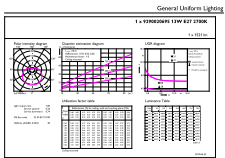

CorePro LEDbulbs

EAN/UPC - Product	8718699660703
Order code	929002069002
Numerator - Quantity Per Pack	1
Numerator - Packs per outer box	10

Material Nr. (12NC)	929002069002
Net Weight (Piece)	0.060 kg

Dimensional drawing

D

Product	D	C
CorePro LEDbulb D 5-40W A60 B22 927	60 mm	110 mm

Bulb A60S 230V 5.5-40W 470lm 2700K B22

Photometric data

LED Bulb CorePro B22 A60 5W

LED Bulb CorePro E27 A60 5W