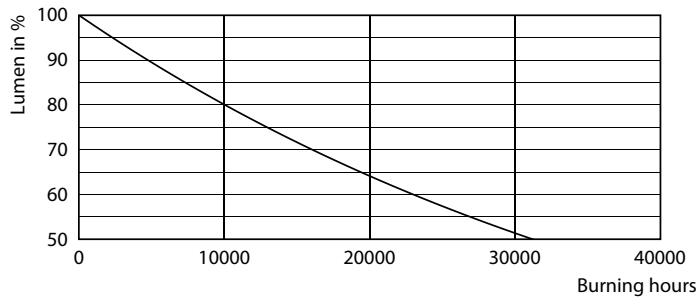

CorePro LEDbulbs

Lifetime

LEDBulb CorePro E27 A60