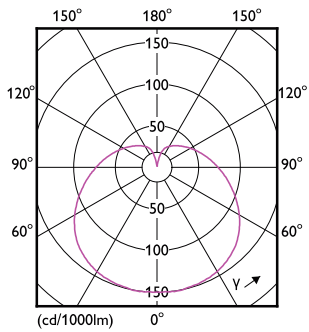

D

Product	D	C
CorePro LEDbulb D 5-40W A60 B22 927	60 mm	110 mm

Bulb A60S 230V 5.5-40W 470lm 2700K B22

Photometric data

LED Bulb CorePro B22 A60 5W

LED Bulb CorePro E27 A60 5W

LED Bulb CorePro E27 A60 5W

CorePro LEDbulbs