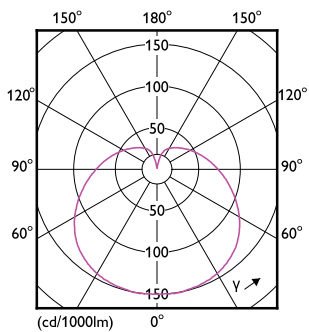

LED Bulb CorePro E27 A60 5W

LED Bulb CorePro E27 A60 5W