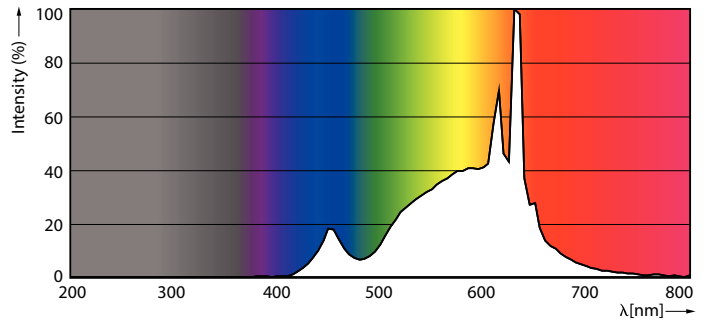

LED Bulb CorePro E27 A60 5W