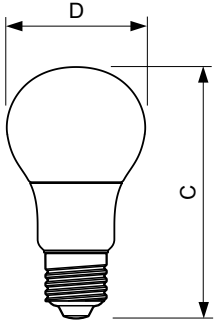

### Product data

General Information	
Cap-Base	E27 [ E27]
EU RoHS compliant	Yes
Nominal Lifetime (Nom)	15000 h
Switching Cycle	50000X
Technical Type	5-40W
Light Technical	
Color Code	927
Beam Angle (Nom)	150 °
Luminous Flux (Nom)	470 lm
Color Designation	Warm White (WW)
Correlated Color Temperature (Nom)	2700 K
Luminous Efficacy (rated) (Nom)	94.00 lm/W
Color Consistency	<6
Color Rendering Index (Nom)	90
LLMF At End Of Nominal Lifetime (Nom)	70 %
Operating and Electrical	
Input Frequency	50 to 60 Hz
Power (Nom)	5 W
Lamp Current (Nom)	30 mA

## Dimensional drawing

Bulb A60S 230V 5.5-40W 470lm 2700K E27

Product	D	C
CorePro LEDbulb D 5-40W A60 E27 927	60 mm	110 mm