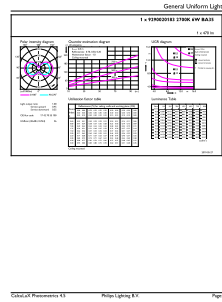

Photometric data

LED Candle DT6-40W E14 CRI90 BA35 CL