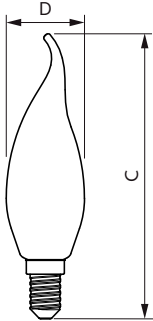

Classic filament LED candles and lusters

Product Data	
Full product code	871869964634900
Order product name	Classic LEDCandle DT6-40W E14 CRI90 BA35 CL
EAN/UPC - Product	8718699646349
Order code	929002018302

Numerator - Quantity Per Pack	1
Numerator - Packs per outer box	10
Material Nr. (12NC)	929002018302
Net Weight (Piece)	0.084 kg

Dimensional drawing

Candle BA35 40W 470lm 2700-2200K E14

Product	D	C
Classic LEDCandle DT6-40W E14 CRI90 BA35 CL	35 mm	131 mm