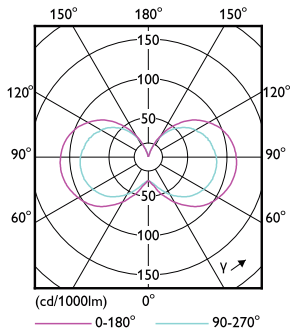

Photometric data

LED Bulb DT9-60W E27 CRI90 A60 CL