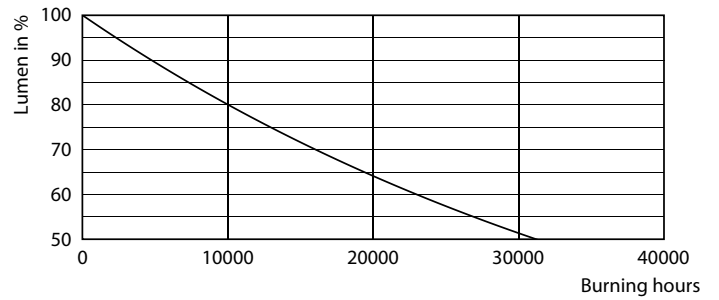

Product data

General Information	
Cap-Base	E14 [E14]
EU RoHS compliant	Yes
Nominal Lifetime (Nom)	15000 h
Switching Cycle	20000X
Technical Type	6-40W
Light Technical	
Color Code	927-922 [CCT of 2700K-2200K]
Luminous Flux (Nom)	470 lm
Color Designation	Warm Glow(WG)
Luminous Efficacy (rated) (Nom)	78.00 lm/W
Color Consistency	<6
Color Rendering Index (Nom)	90
LLMF At End Of Nominal Lifetime (Nom)	70 %
Operating and Electrical	
Input Frequency	50 to 60 Hz
Power (Nom)	6 W
Lamp Current (Nom)	40 mA

Photometric data

LED Bulb DT9-60W E27 CRI90 A60 CL

LED Candle DT6-40W E14 CRI90 BA35 CL

LED Bulb DT9-60W E27 CRI90 ST64 CL

Classic filament LED candles and lusters

Lifetime

LEDBulb DT9-60W E27 CRI90 A60 CL

LEDBulb DT9-60W E27 CRI90 A60 CL-LMP