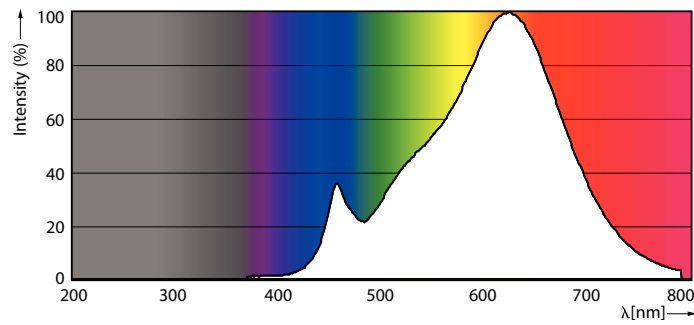

LED Bulb DT9-60W E27 CRI90 ST64 CL