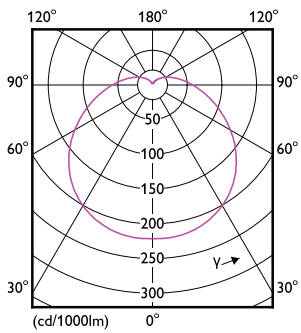

Light Distribution Diagram - ESS LEDBulb 19W E27 6500K A80 1CT/12 CN