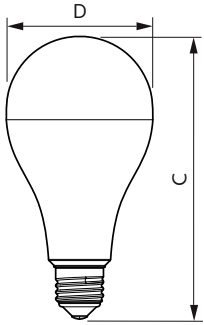

Essential LED bulbs

Net weight	0.147 kg
Full product name	ESS LEDBulb 19W E27 6500K A80 1CT/12 CN
EAN/UPC - Case	6947939149308

Dimensional drawing

Product	D	C
ESS LEDBulb 19W E27 6500K A80 1CT/12 CN	80 mm	155 mm