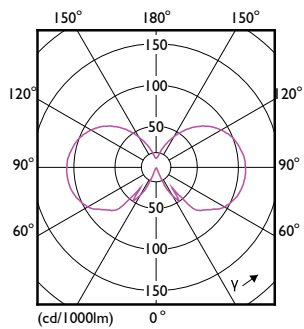

LEDbulb 60W E27 827 CL A60 ND

LEDbulb 60W E27 827 CL A60 ND

LEDbulb 60W E27 827 CL A60 ND