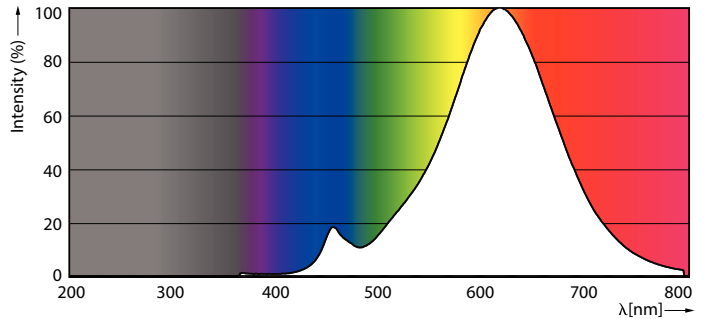

Classic filament LEDbulbs

Product Data

Full product code	871869674273000
Order product name	CLA LEDBulb ND 7-60W E27 WW A60 CL
EAN/UPC - Product	8718696742730
Order code	929001387302
Numerator - Quantity Per Pack	1

Numerator - Packs per outer box	10
Material Nr. (12NC)	929001387302
Net Weight (Piece)	0.030 kg

Dimensional drawing

Product	D	C
CLA LEDBulb ND 7-60W E27 WW A60 CL	60 mm	104 mm

Bulb A60 230V 7-60W 806lm 2700K E27 ND

Photometric data