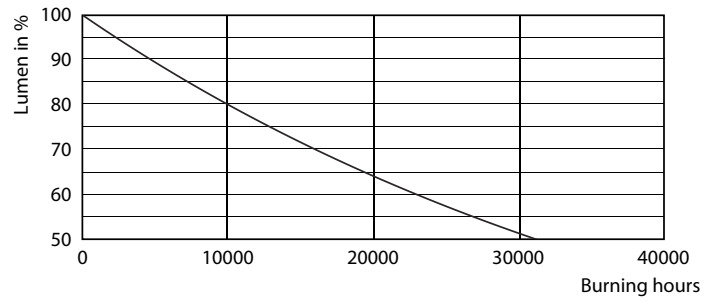

Product data

General Information	
Cap-Base	E27 [E27]
EU RoHS compliant	Yes
Nominal Lifetime (Nom)	15000 h
Switching Cycle	20000X
Technical Type	7-60W
Light Technical	
Color Code	827 [CCT of 2700K]
Luminous Flux (Nom)	806 lm
Color Designation	Warm White (WW)
Correlated Color Temperature (Nom)	2700 K
Luminous Efficacy (rated) (Nom)	115.00 lm/W
Color Consistency	<6
Color Rendering Index (Nom)	80
LLMF At End Of Nominal Lifetime (Nom)	70 %
Operating and Electrical	
Input Frequency	50 to 60 Hz
Power (Nom)	7 W

Lamp Current (Nom)	60 mA
Wattage Equivalent	60 W
Starting Time (Nom)	0.5 s
Warm Up Time to 60% Light (Nom)	0.5 s
Power Factor (Nom)	0.5
Voltage (Nom)	220-240 V
Temperature	
T-Case Maximum (Nom)	45 °C
Controls and Dimming	
Dimmable	No
Mechanical and Housing	
Bulb Finish	Clear
Approval and Application	
Energy Efficiency Label (EEL)	A++
Energy Consumption kWh/1000 h	7 kWh

Photometric data

LEDbulb 60W E27 827 CL A60 ND

LEDbulb 60W E27 827 CL A60 ND

LEDbulb 60W E27 827 CL A60 ND

Classic filament LEDbulbs

Lifetime

LEDbulb 60W E27 827 CL A60 ND

LEDbulb 60W E27 827 CL A60 ND