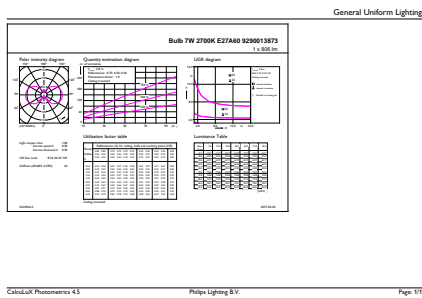

Classic filament LEDbulbs

Product Data

Full product code	871869674273000
Order product name	CLA LEDBulb ND 7-60W E27 WW A60 CL
EAN/UPC - Product	8718696742730
Order code	929001387302
Numerator - Quantity Per Pack	1

Numerator - Packs per outer box	10
Material Nr. (12NC)	929001387302
Net Weight (Piece)	0.030 kg

Dimensional drawing

Product	D	C
CLA LEDBulb ND 7-60W E27 WW A60 CL	60 mm	104 mm

Bulb A60 230V 7-60W 806lm 2700K E27 ND

Photometric data