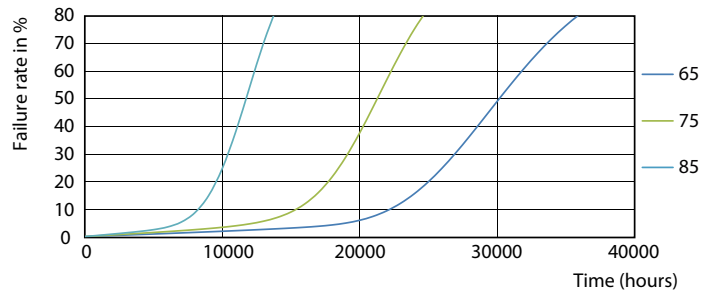

ESSENTIAL LEDtube 16W G5 830 APR

Essential LED tubes T5 Mains

Photometric data

ESSENTIAL LEDtube 16W G5 830 APR

Lifetime

ESSENTIAL LEDtube 8-16W G5 830-865 APR

ESSENTIAL LEDtube 8-16W G5 830-865 APR

ESSENTIAL LEDtube 8-16W G5 830-865 APR