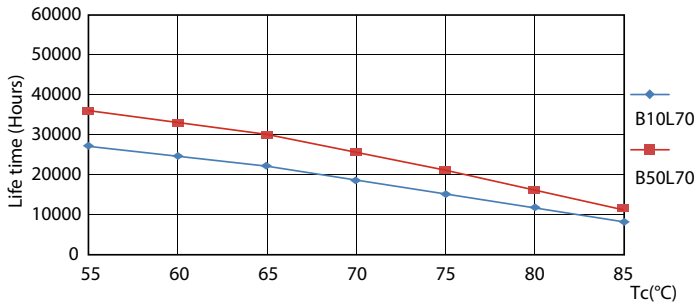

Product data

General Information		Lamp Current (Max)	
Cap-Base	G5 [G5]	Lamp Current (Min)	175 mA
EU RoHS compliant	Yes	Starting Time (Nom)	70 mA
Nominal Lifetime (Nom)	30000 h	Warm Up Time to 60% Light (Nom)	0.5 s
Switching Cycle	50000X	Power Factor (Nom)	0.92
Voltage (Nom)		100-240 V	
Light Technical		Temperature	
Color Code	830 [CCT of 3000K]	T-Ambient (Max)	45 °C
Beam Angle (Nom)	200 °	T-Ambient (Min)	-20 °C
Luminous Flux (Nom)	2000 lm	T-Storage (Max)	65 °C
Color Designation	White (WH)	T-Storage (Min)	-40 °C
Correlated Color Temperature (Nom)	3000 K	T-Case Maximum (Nom)	70 °C
Luminous Efficacy (rated) (Nom)	115.00 lm/W	Controls and Dimming	
Color Consistency	<6	Dimmable	No
Color Rendering Index (Nom)	80	Mechanical and Housing	
LLMF At End Of Nominal Lifetime (Nom)	70 %	Product Length	1200 mm
Operating and Electrical			
Input Frequency	50 to 60 Hz		
Power (Nom)	16 W		

ESSENTIAL LEDtube 16W G5 830 APR

Essential LED tubes T5 Mains

Photometric data

ESSENTIAL LEDtube 16W G5 830 APR

Lifetime

ESSENTIAL LEDtube 8-16W G5 830-865 APR

ESSENTIAL LEDtube 8-16W G5 830-865 APR

ESSENTIAL LEDtube 8-16W G5 830-865 APR