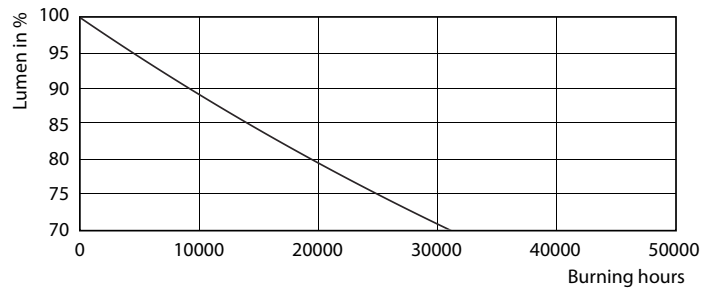

Product data

General Information		Lamp Current (Max)	
Cap-Base	G5 [G5]	Lamp Current (Min)	175 mA
EU RoHS compliant	Yes	Starting Time (Nom)	70 mA
Nominal Lifetime (Nom)	30000 h	Warm Up Time to 60% Light (Nom)	0.5 s
Switching Cycle	50000X	Power Factor (Nom)	0.92
Voltage (Nom)		100-240 V	
Light Technical		Temperature	
Color Code	830 [CCT of 3000K]	T-Ambient (Max)	45 °C
Beam Angle (Nom)	200 °	T-Ambient (Min)	-20 °C
Luminous Flux (Nom)	2000 lm	T-Storage (Max)	65 °C
Color Designation	White (WH)	T-Storage (Min)	-40 °C
Correlated Color Temperature (Nom)	3000 K	T-Case Maximum (Nom)	70 °C
Luminous Efficacy (rated) (Nom)	115.00 lm/W	Controls and Dimming	
Color Consistency	<6	Dimmable	No
Color Rendering Index (Nom)	80	Mechanical and Housing	
LLMF At End Of Nominal Lifetime (Nom)	70 %	Product Length	1200 mm
Operating and Electrical			
Input Frequency	50 to 60 Hz		
Power (Nom)	16 W		

ESSENTIAL LEDtube 16W G5 830 APR

Essential LED tubes T5 Mains

Photometric data

ESSENTIAL LEDtube 16W G5 830 APR

Lifetime

ESSENTIAL LEDtube 8-16W G5 830-865 APR

ESSENTIAL LEDtube 8-16W G5 830-865 APR

ESSENTIAL LEDtube 8-16W G5 830-865 APR