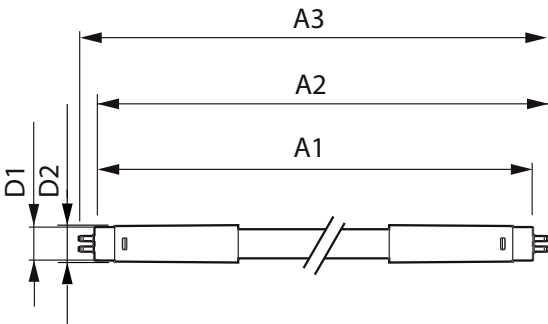

Product data

General Information		Lamp Current (Max)	
Cap-Base	G5 [G5]	Lamp Current (Min)	175 mA
EU RoHS compliant	Yes	Starting Time (Nom)	70 mA
Nominal Lifetime (Nom)	30000 h	Warm Up Time to 60% Light (Nom)	0.5 s
Switching Cycle	50000X	Power Factor (Nom)	0.92
Voltage (Nom)		100-240 V	
Light Technical		Temperature	
Color Code	830 [CCT of 3000K]	T-Ambient (Max)	45 °C
Beam Angle (Nom)	200 °	T-Ambient (Min)	-20 °C
Luminous Flux (Nom)	2000 lm	T-Storage (Max)	65 °C
Color Designation	White (WH)	T-Storage (Min)	-40 °C
Correlated Color Temperature (Nom)	3000 K	T-Case Maximum (Nom)	70 °C
Luminous Efficacy (rated) (Nom)	115.00 lm/W	Controls and Dimming	
Color Consistency	<6	Dimmable	No
Color Rendering Index (Nom)	80	Mechanical and Housing	
LLMF At End Of Nominal Lifetime (Nom)	70 %	Product Length	1200 mm
Operating and Electrical			
Input Frequency	50 to 60 Hz		
Power (Nom)	16 W		

Product Data

Full product code	871869673416200
-------------------	-----------------

Order product name	CorePro LEDtube 1200mm 16W830 G5 I MX
EAN/UPC - Product	8718696734162
Order code	929001380912
Numerator - Quantity Per Pack	1
Numerator - Packs per outer box	20
Material Nr. (12NC)	929001380912
Net Weight (Piece)	0.160 kg

Dimensional drawing

TLED 1200mm 100-240V 16-28W 3000K

Product	D1	D2	A1	A2	A3
CorePro LEDtube 1200mm 16W830 G5 I MX	15.8 mm	19 mm	1149 mm	1156.1 mm	1163.2 mm

Photometric data

ESSENTIAL LEDtube 16W G5 830 APR