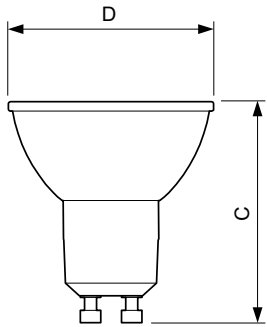

Product data

General Information	
Cap-Base	GU10 [GU10]
EU RoHS compliant	Yes
Nominal Lifetime (Nom)	15000 h
Switching Cycle	50000X
Technical Type	5-50W
Light Technical	
Color Code	840 [CCT of 4000K]
Beam Angle (Nom)	36 °
Luminous Flux (Nom)	380 lm
Luminous Intensity (Nom)	710 cd
Color Designation	Cool White (CW)
Correlated Color Temperature (Nom)	4000 K
Luminous Efficacy (rated) (Nom)	76.00 lm/W
Color Consistency	<6
Color Rendering Index (Nom)	80
LLMF At End Of Nominal Lifetime (Nom)	70 %
Luminous Flux in 90° Cone (Rated)	380 lm
Operating and Electrical	
Input Frequency	50 to 60 Hz
Power (Nom)	5 W

CorePro LEDspot MV

Numerator - Quantity Per Pack	1
Numerator - Packs per outer box	10
Material Nr. (12NC)	929001364302

Net Weight (Piece)	0.038 kg
--------------------	----------

Dimensional drawing

GU10 230V 5-50W 380lm 36D 4000K GU10 D

Product	D	C
CorePro LEDspot 5-50W GU10 840 36D DIM	50 mm	54 mm

Photometric data

Classic LEDspotMV 5W GU10 840 36D

CorePro LEDspotMV 50W GU10 830 36D CLA

CorePro LEDspotMV 25W GU10 840 36D

CorePro LEDspot MV