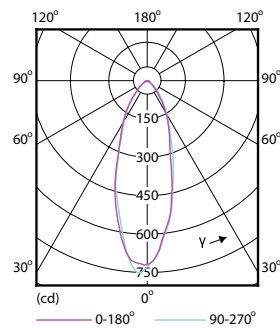

Product data

General Information	
Cap-Base	GU10 [GU10]
EU RoHS compliant	Yes
Nominal Lifetime (Nom)	15000 h
Switching Cycle	50000X
Technical Type	5-50W
Light Technical	
Color Code	840 [CCT of 4000K]
Beam Angle (Nom)	36 °
Luminous Flux (Nom)	380 lm
Luminous Intensity (Nom)	710 cd
Color Designation	Cool White (CW)
Correlated Color Temperature (Nom)	4000 K
Luminous Efficacy (rated) (Nom)	76.00 lm/W
Color Consistency	<6
Color Rendering Index (Nom)	80
LLMF At End Of Nominal Lifetime (Nom)	70 %
Luminous Flux in 90° Cone (Rated)	380 lm
Operating and Electrical	
Input Frequency	50 to 60 Hz
Power (Nom)	5 W

CorePro LEDspot MV

Numerator - Quantity Per Pack	1
Numerator - Packs per outer box	10
Material Nr. (12NC)	929001364302

Net Weight (Piece)	0.038 kg
--------------------	----------

Dimensional drawing

GU10 230V 5-50W 380lm 36D 4000K GU10 D

Product	D	C
CorePro LEDspot 5-50W GU10 840 36D DIM	50 mm	54 mm

Photometric data

Classic LEDspotMV 5W GU10 840 36D

CorePro LEDspotMV 50W GU10 830 36D CLA

CorePro LEDspotMV 25W GU10 840 36D

CorePro LEDspot MV