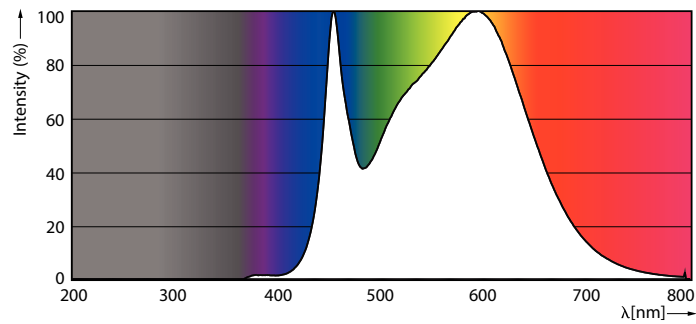

CorePro LEDspotMV 25W GU10 840 36D