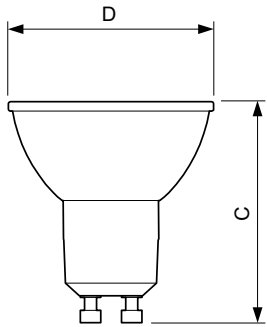

Product data

| General Information | |
|---------------------------------------|---------------------|
| Cap-Base | GU10 [GU10] |
| EU RoHS compliant | Yes |
| Nominal Lifetime (Nom) | 15000 h |
| Switching Cycle | 50000X |
| Technical Type | 4-35W |
| Light Technical | |
| Color Code | 830 [CCT of 3000K] |
| Beam Angle (Nom) | 36 ° |
| Luminous Flux (Nom) | 260 lm |
| Luminous Intensity (Nom) | 540 cd |
| Color Designation | White (WH) |
| Correlated Color Temperature (Nom) | 3000 K |
| Luminous Efficacy (rated) (Nom) | 65.00 lm/W |
| Color Consistency | <6 |
| Color Rendering Index (Nom) | 80 |
| LLMF At End Of Nominal Lifetime (Nom) | 70 % |
| Luminous Flux in 90° Cone (Rated) | 260 lm |
| Operating and Electrical | |
| Input Frequency | 50 to 60 Hz |
| Power (Nom) | 4 W |

| Lamp Current (Nom) | 19 mA |
|---------------------------------|--|
| Wattage Equivalent | 35 W |
| Starting Time (Nom) | 0.5 s |
| Warm Up Time to 60% Light (Nom) | 0.5 s |
| Power Factor (Nom) | 0.7 |
| Voltage (Nom) | 220-240 V |
| Temperature | |
| T-Case Maximum (Nom) | 65 °C |
| Controls and Dimming | |
| Dimmable | Yes |
| Approval and Application | |
| Energy Efficiency Label (EEL) | A+ |
| Suitable For Accent Lighting | Yes |
| Energy Consumption kWh/1000 h | 4 kWh |
| Product Data | |
| Full product code | 871869672135300 |
| Order product name | CorePro LEDspot 4-35W GU10 830 36D DIM |
| EAN/UPC - Product | 8718696721353 |
| Order code | 929001363902 |

Dimensional drawing

GU10 230V 4-35W 260lm 36D 3000K GU10 D

| Product | D | C |
|--|-------|-------|
| CorePro LEDspot 4-35W GU10 830 36D DIM | 50 mm | 54 mm |

Photometric data

LEDspot,PAR38 11W 900lm 3000K