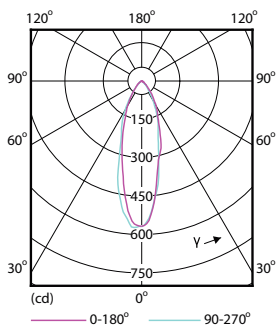

CorePro LEDspotMV 35W GU10 830 36D CLA