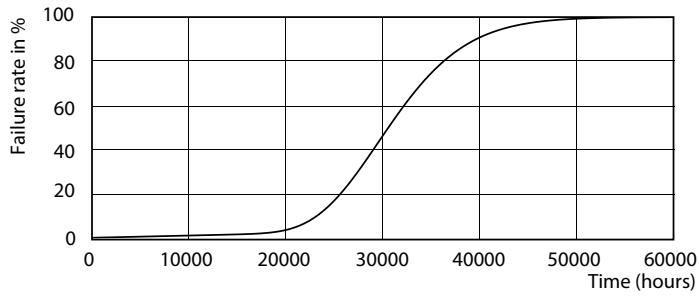

TLED 4ft 14.5-36W 1600lm 6500K G13 Ess

Photometric data

LEDtube 1200mm 15W G13 865 1600lm

LEDtube 1500mm 20W G13 840 2200lm

SDPO_MLEDGA_0051-Spectral Power distribution

CorePro LEDtube EM/Mains T8

Lifetime

LEDtube 1500mm 20W G13 840 2200lm