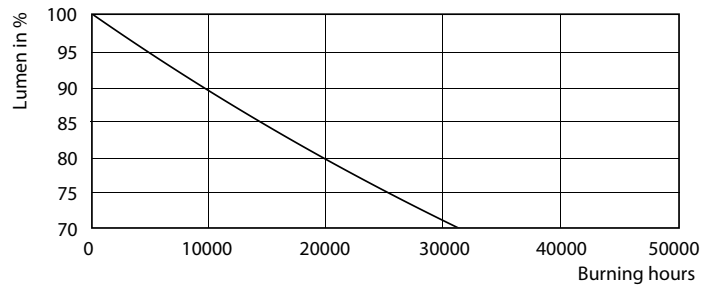

Product data

General Information	
Cap-Base	G13 [Medium Bi-Pin Fluorescent]
EU RoHS compliant	Yes
Nominal Lifetime (Nom)	30000 h
Switching Cycle	200000X
Light Technical	
Color Code	865 [CCT of 6500K]
Luminous Flux (Nom)	1600 lm
Correlated Color Temperature (Nom)	6500 K
Color Consistency	<6
Color Rendering Index (Nom)	80
LLMF At End Of Nominal Lifetime (Nom)	70 %
Operating and Electrical	
Input Frequency	50 to 60 Hz
Power (Nom)	14.5 W
Starting Time (Nom)	0.5 s
Warm Up Time to 60% Light (Nom)	0.5 s
Power Factor (Nom)	0.9
Voltage (Nom)	220-240 V
Temperature	
T-Ambient (Max)	45 °C
T-Ambient (Min)	-20 °C
T-Storage (Max)	65 °C
T-Storage (Min)	-40 °C
T-Case Maximum (Nom)	40 °C
Controls and Dimming	
Dimmable	No
Mechanical and Housing	
Bulb Material	Glass
Product Length	1200 mm
Approval and Application	
Energy Efficiency Label (EEL)	A+
Energy Saving Product	Yes
Approval Marks	CE marking RoHS compliance KEMA Keur certificate

TLED 4ft 14.5-36W 1600lm 6500K G13 Ess

Photometric data

LEDtube 1200mm 15W G13 865 1600lm

LEDtube 1500mm 20W G13 840 2200lm

SDPO_MLEDGA_0051-Spectral Power distribution

CorePro LEDtube EM/Mains T8

Lifetime

LEDtube 1500mm 20W G13 840 2200lm