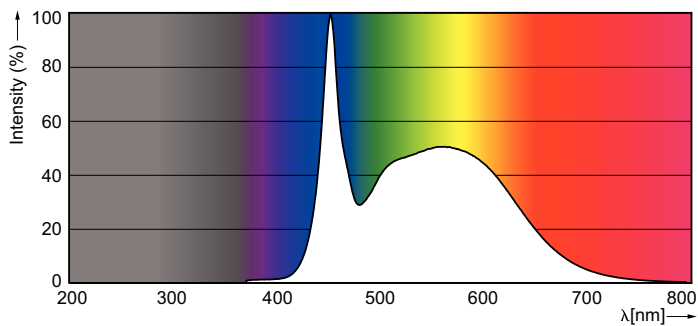

LEDtube 1200mm 15W G13 865 1600lm

LEDtube 1500mm 20W G13 840 2200lm