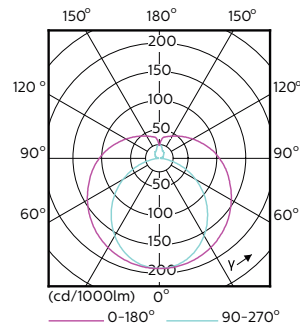

CorePro LEDtube EM/Mains T8

Energy Consumption kWh/1000 h	15 kWh
Product Data	
Full product code	871869671109500
Order product name	CorePro LEDtube 1200mm 14.5W865
EAN/UPC - Product	8718696711095
Order code	929001338902

Numerator - Quantity Per Pack	1
Numerator - Packs per outer box	10
Material Nr. (12NC)	929001338902
Net Weight (Piece)	0.215 kg

Dimensional drawing

A3

Product	D1	D2	A1	A2	A3
CorePro LEDtube 1200mm 14.5W865	25.7 mm	28 mm	1198 mm	1205 mm	1212 mm

TLED 4ft 14.5-36W 1600lm 6500K G13 Ess

Photometric data